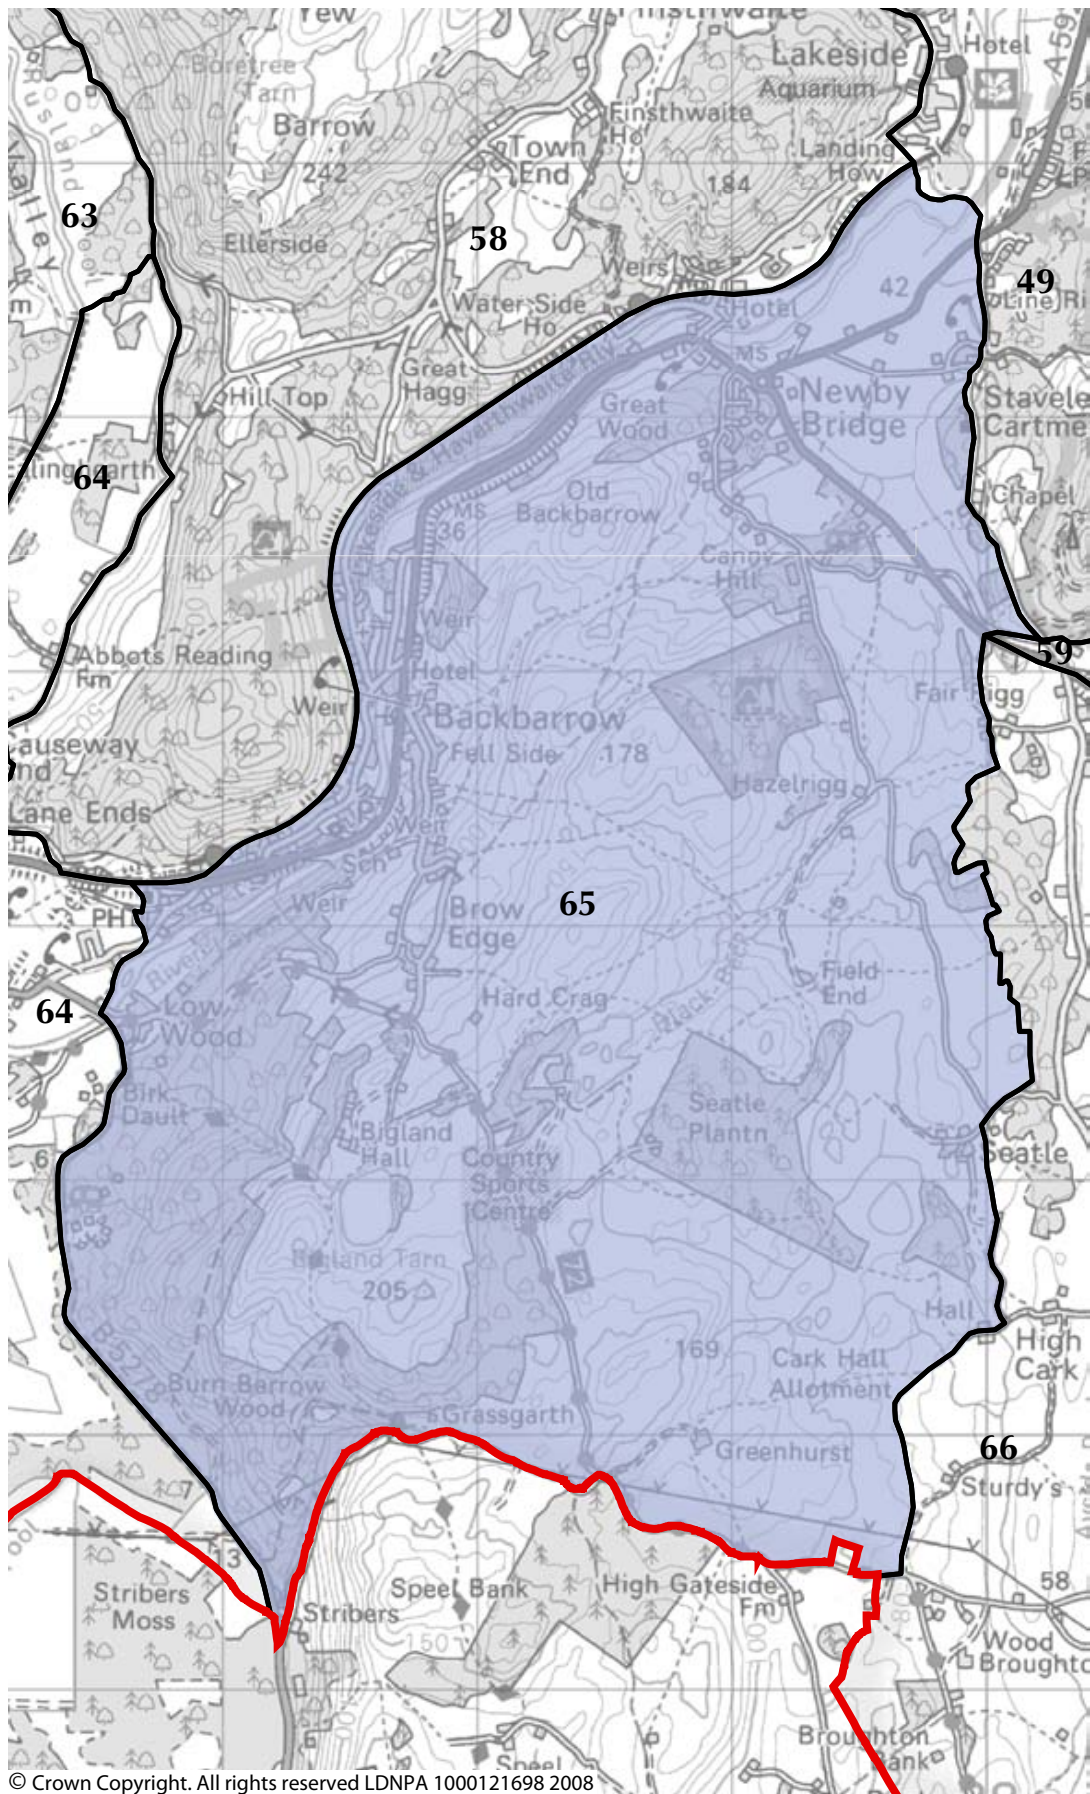

Area of Distinctive Character 61: Whicham Valley

© Crown Copyright. All rights reserved LDNPA 1000121698 2008

Area of Distinctive Character 62: Blawith Fells

Lake District National Park Landscape Character Assessment and Guidelines

© Crown Copyright. All rights reserved LDNPA 1000121698 2008

Area of Distinctive Character 63: Rusland and Crake Valleys

Lake District National Park Landscape Character Assessment and Guidelines

© Crown Copyright. All rights reserved LDNPA 1000121698 2008

Area of Distinctive Character 65: Back Barrow and Bigland

Lake District National Park Landscape Character Assessment and Guidelines

© Crown Copyright. All rights reserved LDNPA 1000121698 2008

Area of Distinctive Character 66: Field Broughton

Area of Distinctive Character 71: Fairfield Horseshoe

Lake District National Park Landscape Character Assessment and Guidelines