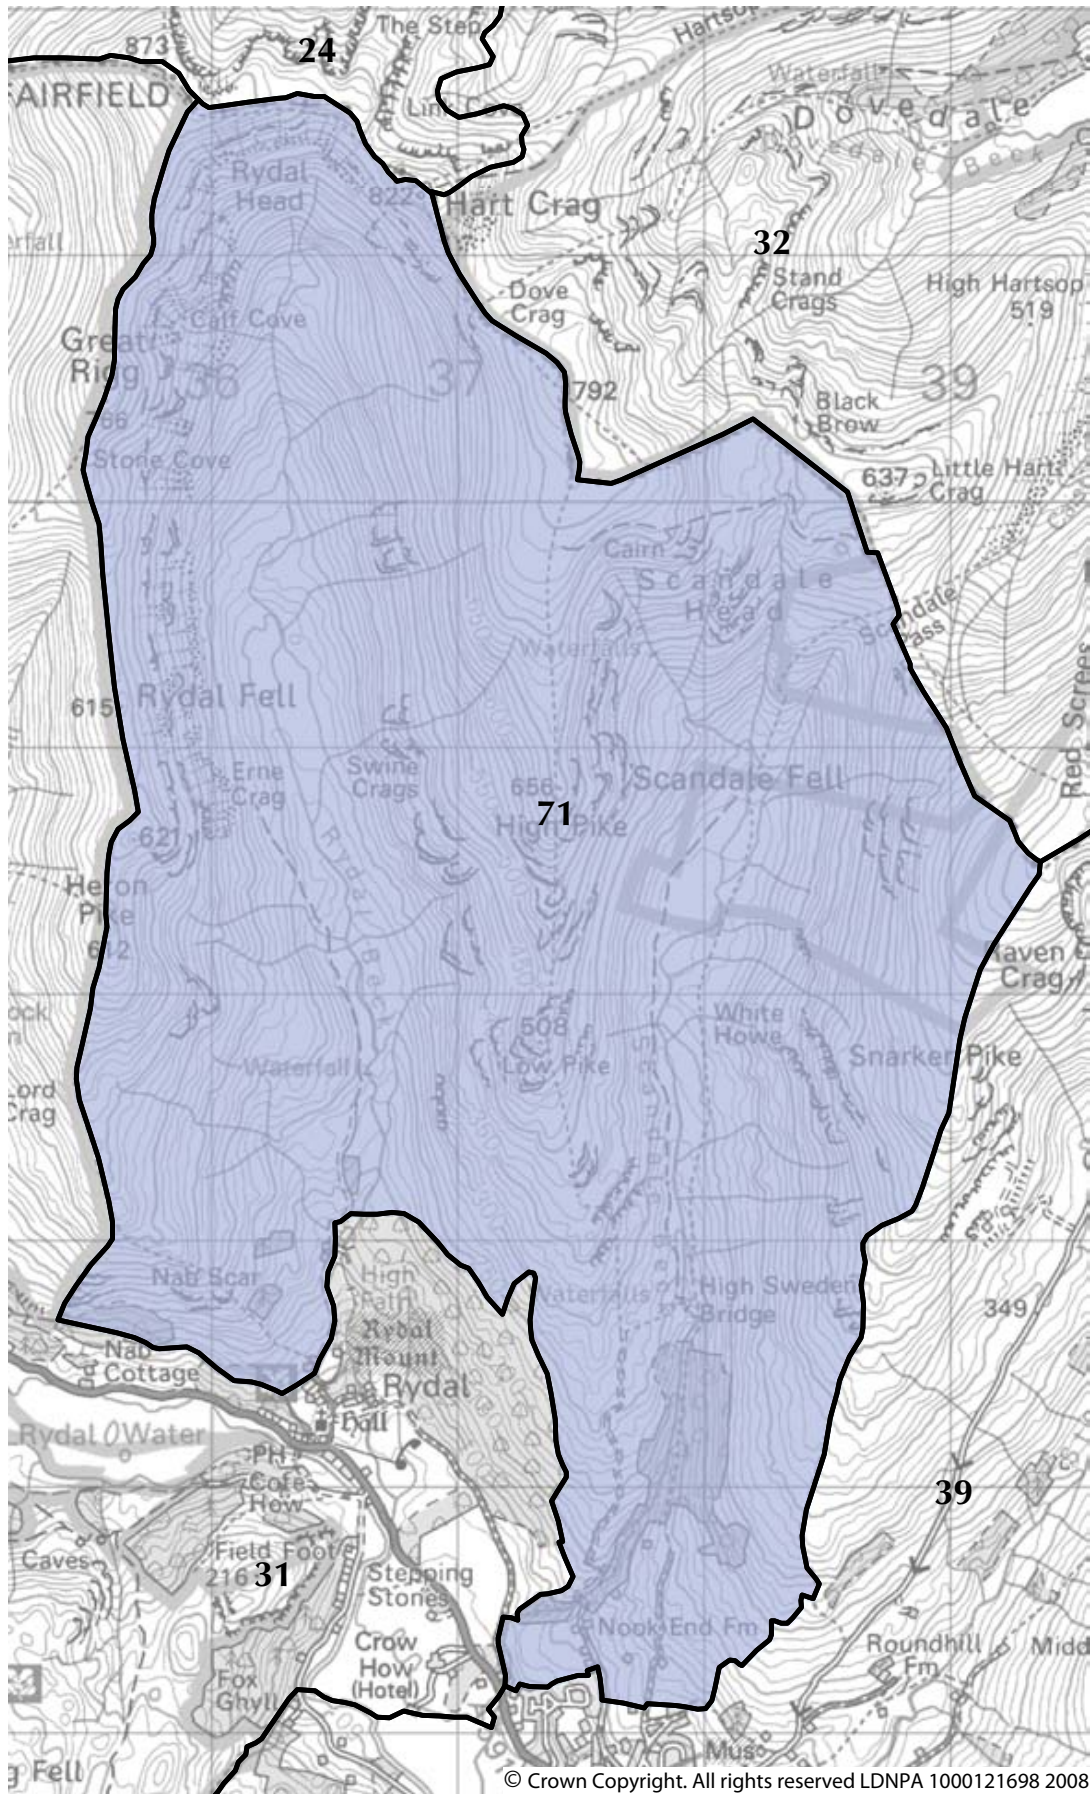

© Crown Copyright. All rights reserved LDNPA 1000121698 2008

Area of Distinctive Character 71: Fairfield Horseshoe

Lake District National Park Landscape Character Assessment and Guidelines