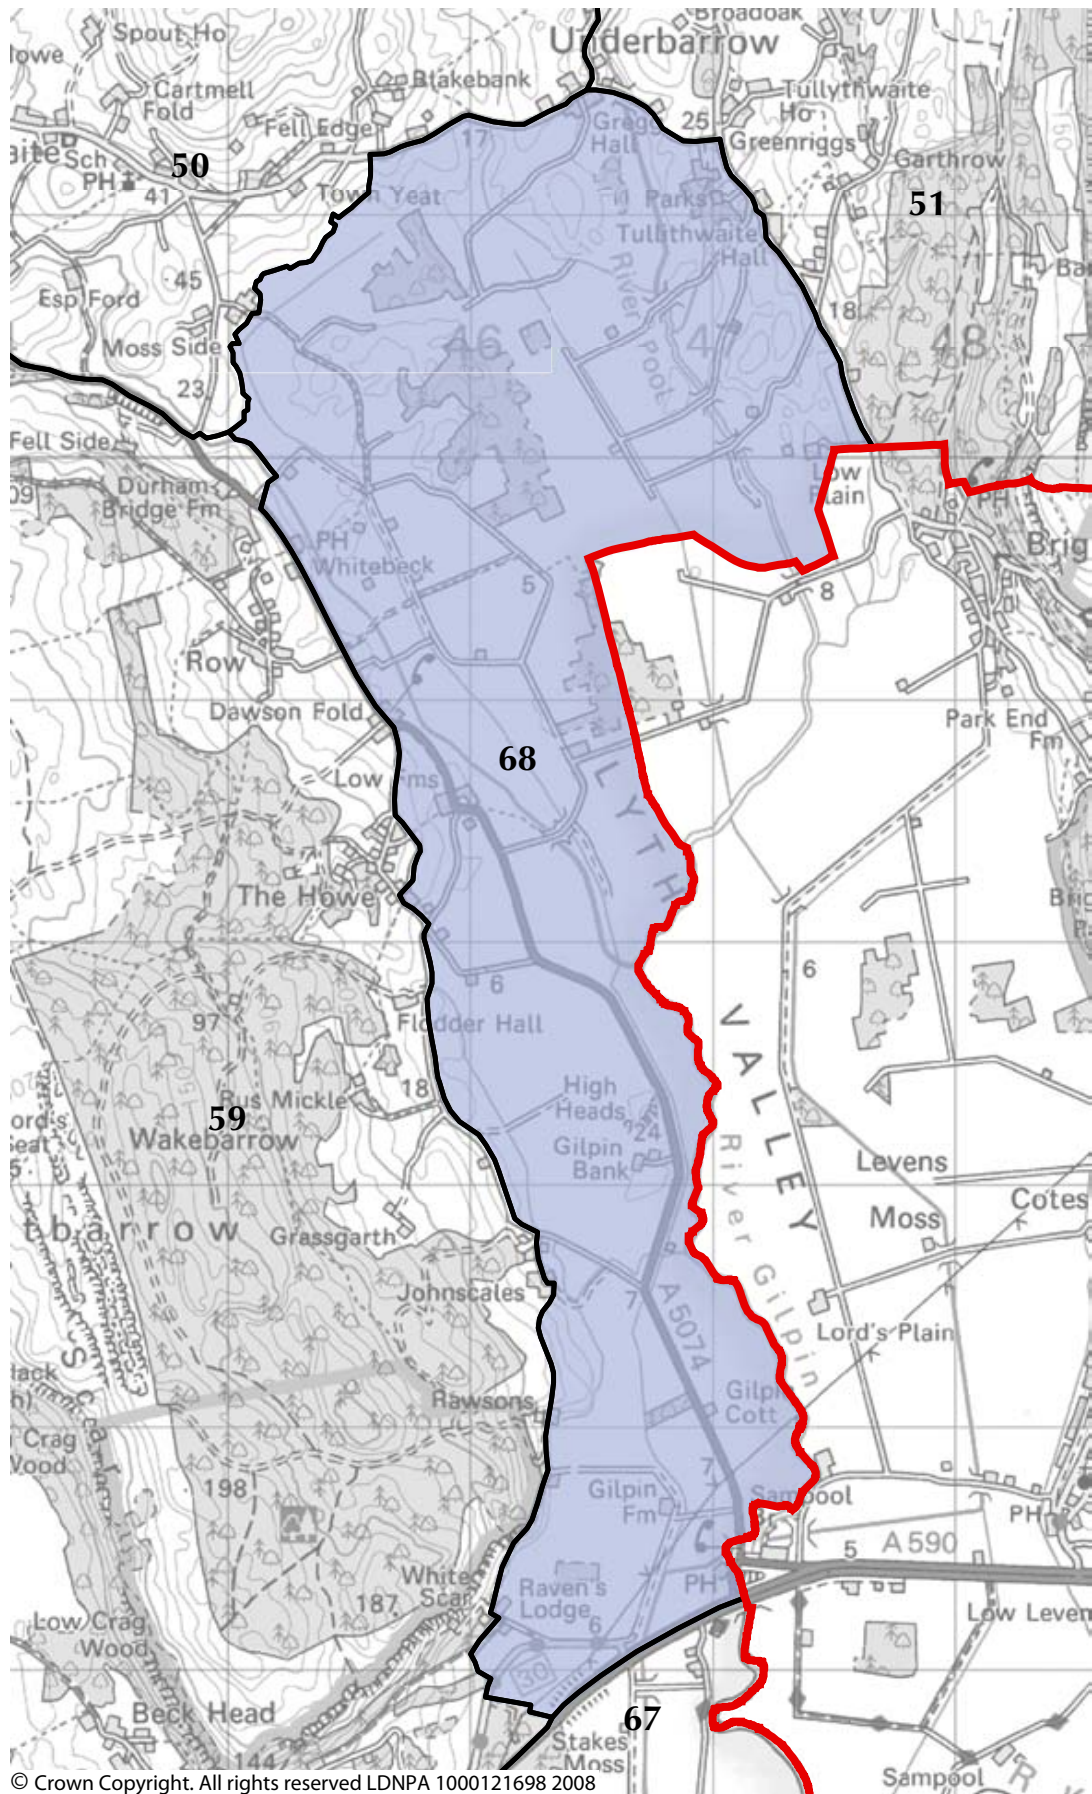

Area of Distinctive Character 65: Back Barrow and Bigland

Lake District National Park Landscape Character Assessment and Guidelines

© Crown Copyright. All rights reserved LDNPA 1000121698 2008

Area of Distinctive Character 66: Field Broughton

© Crown Copyright. All rights reserved LDNPA 1000121698 2008

Area of Distinctive Character 67: Foulshaw and Meathop

Lake District National Park Landscape Character Assessment and Guidelines

© Crown Copyright. All rights reserved LDNPA 1000121698 2008

Area of Distinctive Character 71: Fairfield Horseshoe

Lake District National Park Landscape Character Assessment and Guidelines