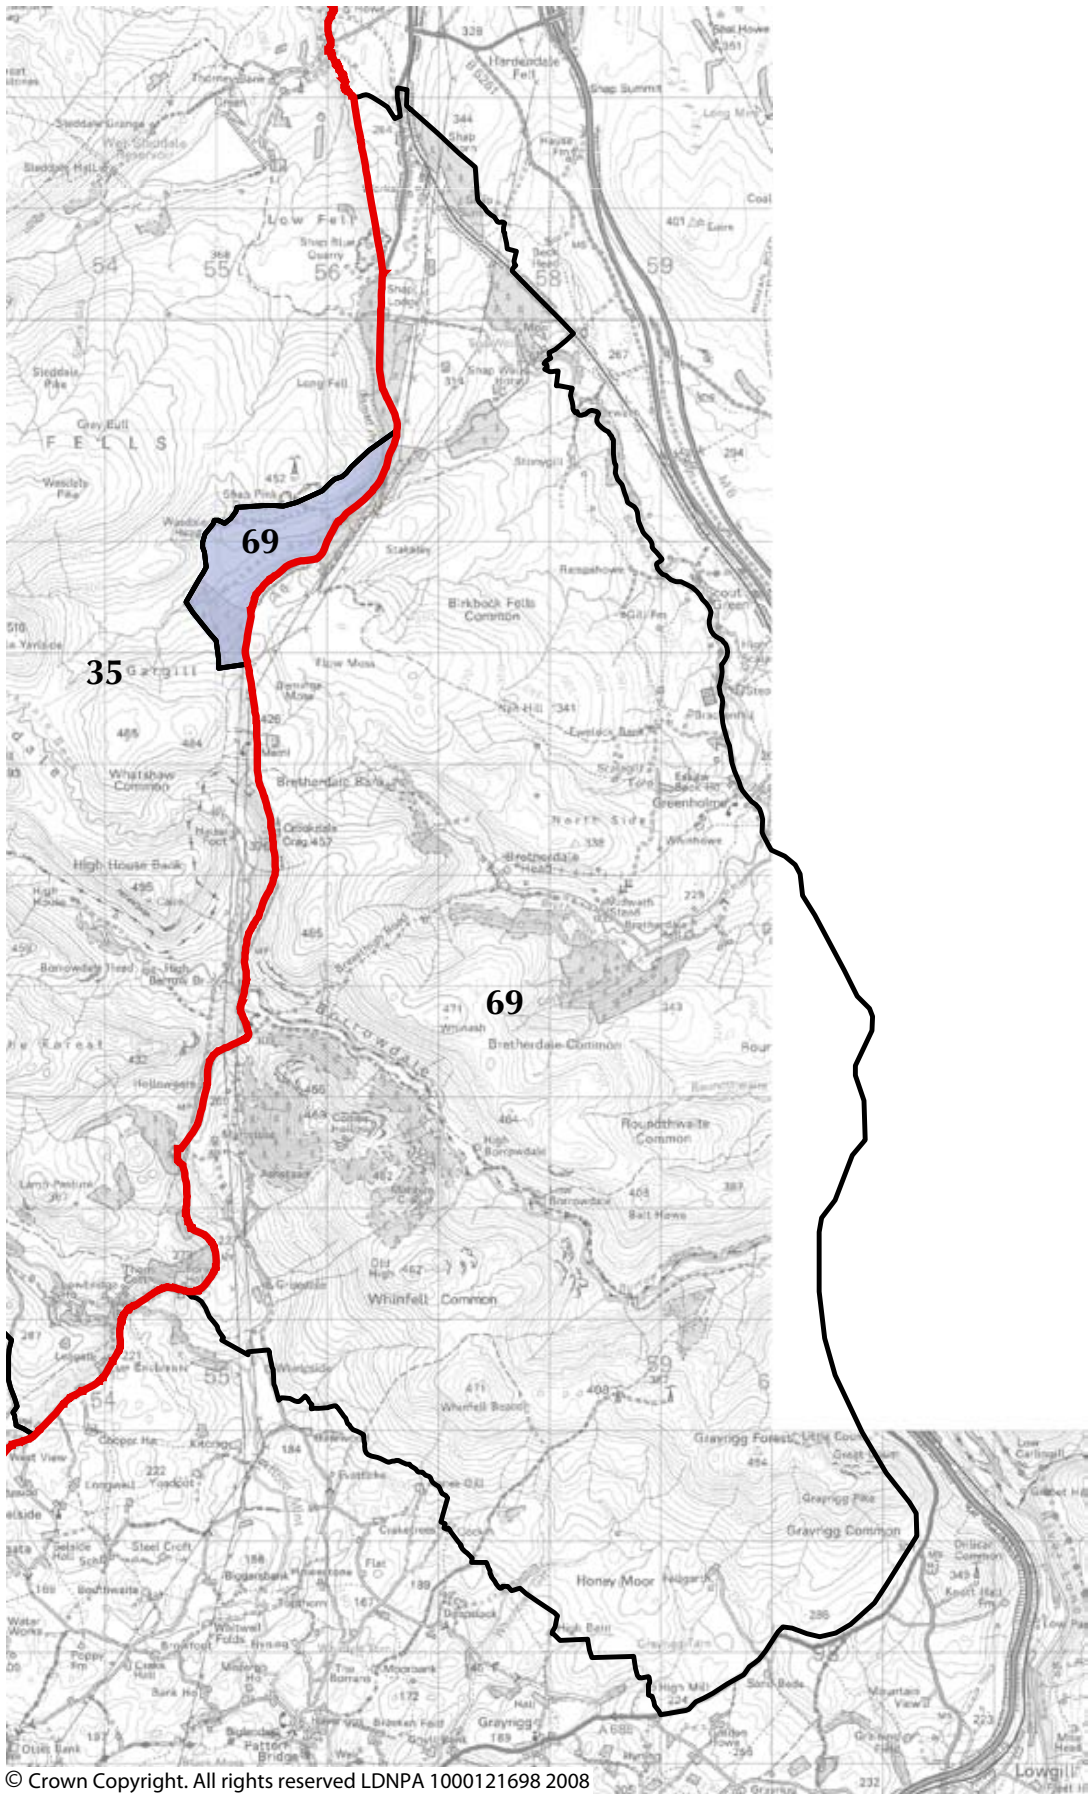

© Crown Copyright. All rights reserved LDNPA 1000121698 2008

Area of Distinctive Character 69: Birk Beck Fells Common, Bretherdale and Borrowdale Fells