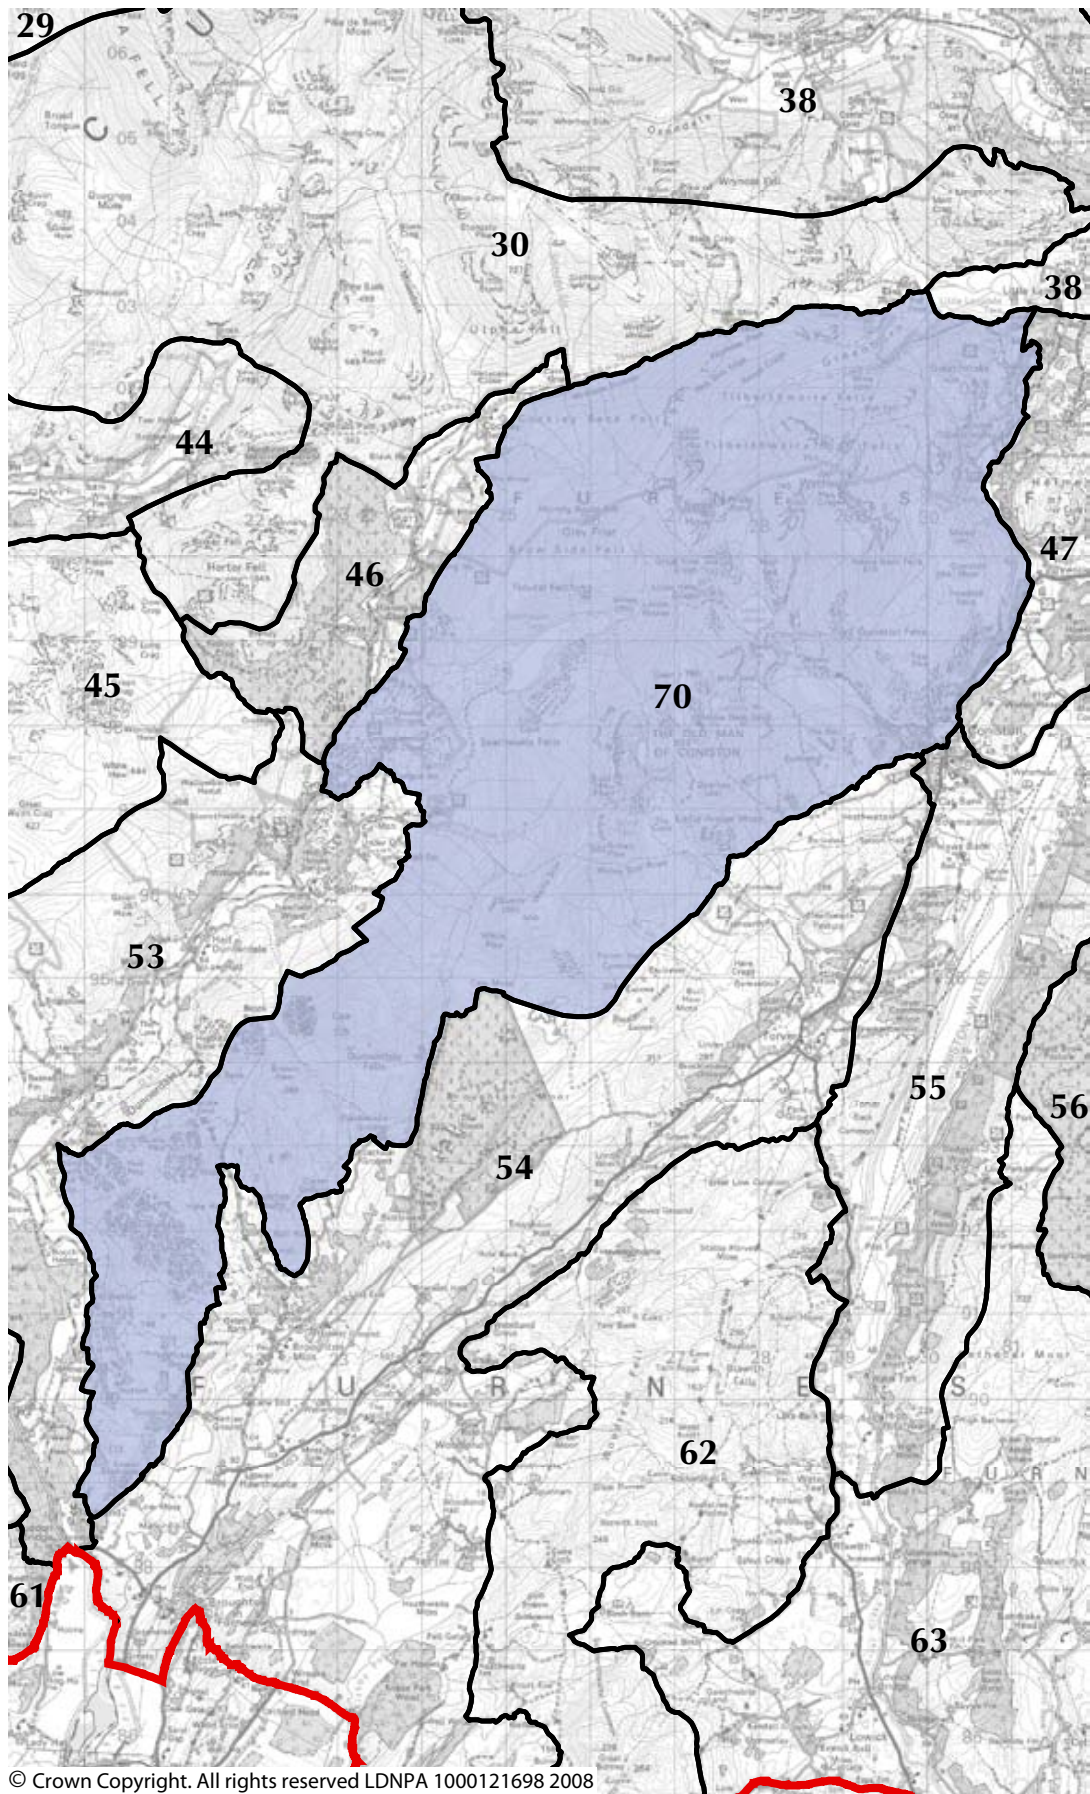

Area of Distinctive Character 65: Back Barrow and Bigland

Lake District National Park Landscape Character Assessment and Guidelines

© Crown Copyright. All rights reserved LDNPA 1000121698 2008

Area of Distinctive Character 66: Field Broughton

© Crown Copyright. All rights reserved LDNPA 1000121698 2008

Area of Distinctive Character 67: Foulshaw and Meathop

Lake District National Park Landscape Character Assessment and Guidelines

© Crown Copyright. All rights reserved LDNPA 1000121698 2008

Area of Distinctive Character 68: The Lyth Valley

Lake District National Park Landscape Character Assessment and Guidelines

© Crown Copyright. All rights reserved LDNPA 1000121698 2008

Area of Distinctive Character 69: Birk Beck Fells Common, Bretherdale and Borrowdale Fells

Area of Distinctive Character 71: Fairfield Horseshoe

Lake District National Park Landscape Character Assessment and Guidelines