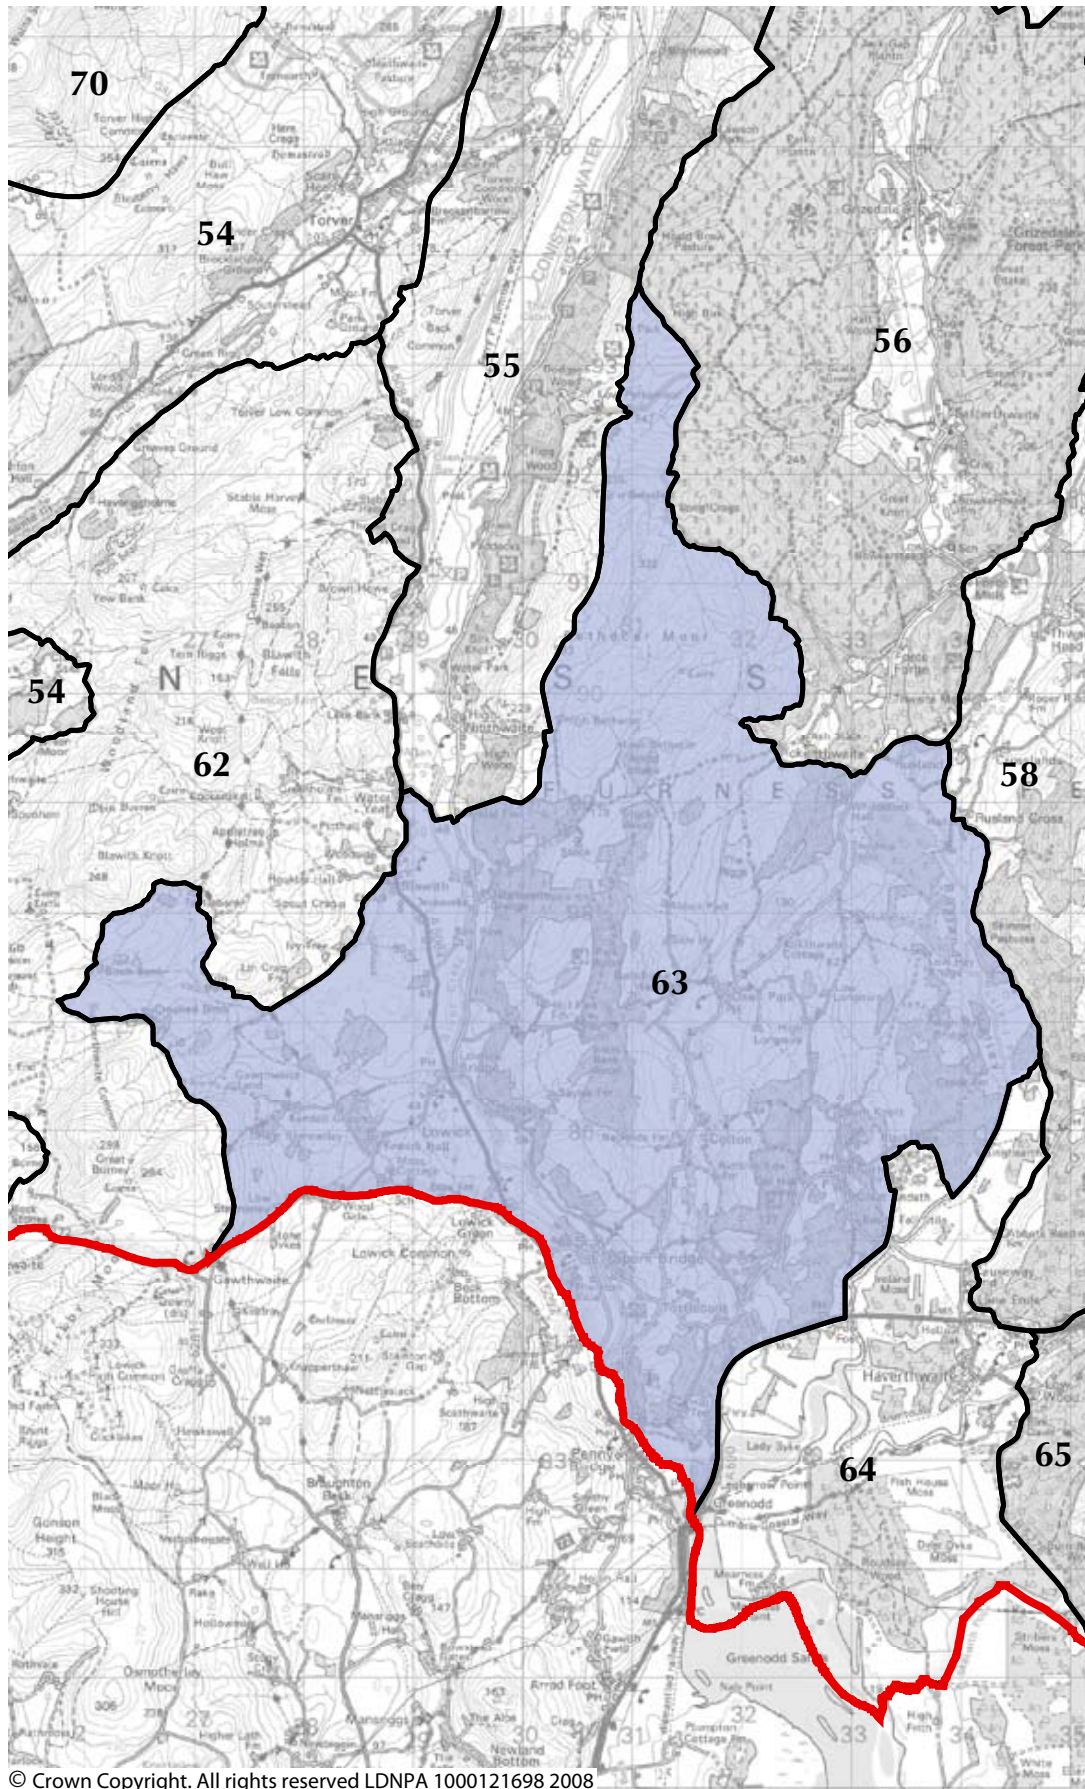

Area of Distinctive Character 61: Whicham Valley

© Crown Copyright. All rights reserved LDNPA 1000121698 2008

Area of Distinctive Character 62: Blawith Fells

Lake District National Park Landscape Character Assessment and Guidelines

Area of Distinctive Character 65: Back Barrow and Bigland

Lake District National Park Landscape Character Assessment and Guidelines

© Crown Copyright. All rights reserved LDNPA 1000121698 2008

Area of Distinctive Character 66: Field Broughton

© Crown Copyright. All rights reserved LDNPA 1000121698 2008

Area of Distinctive Character 67: Foulshaw and Meathop

Lake District National Park Landscape Character Assessment and Guidelines

© Crown Copyright. All rights reserved LDNPA 1000121698 2008

Area of Distinctive Character 71: Fairfield Horseshoe

Lake District National Park Landscape Character Assessment and Guidelines