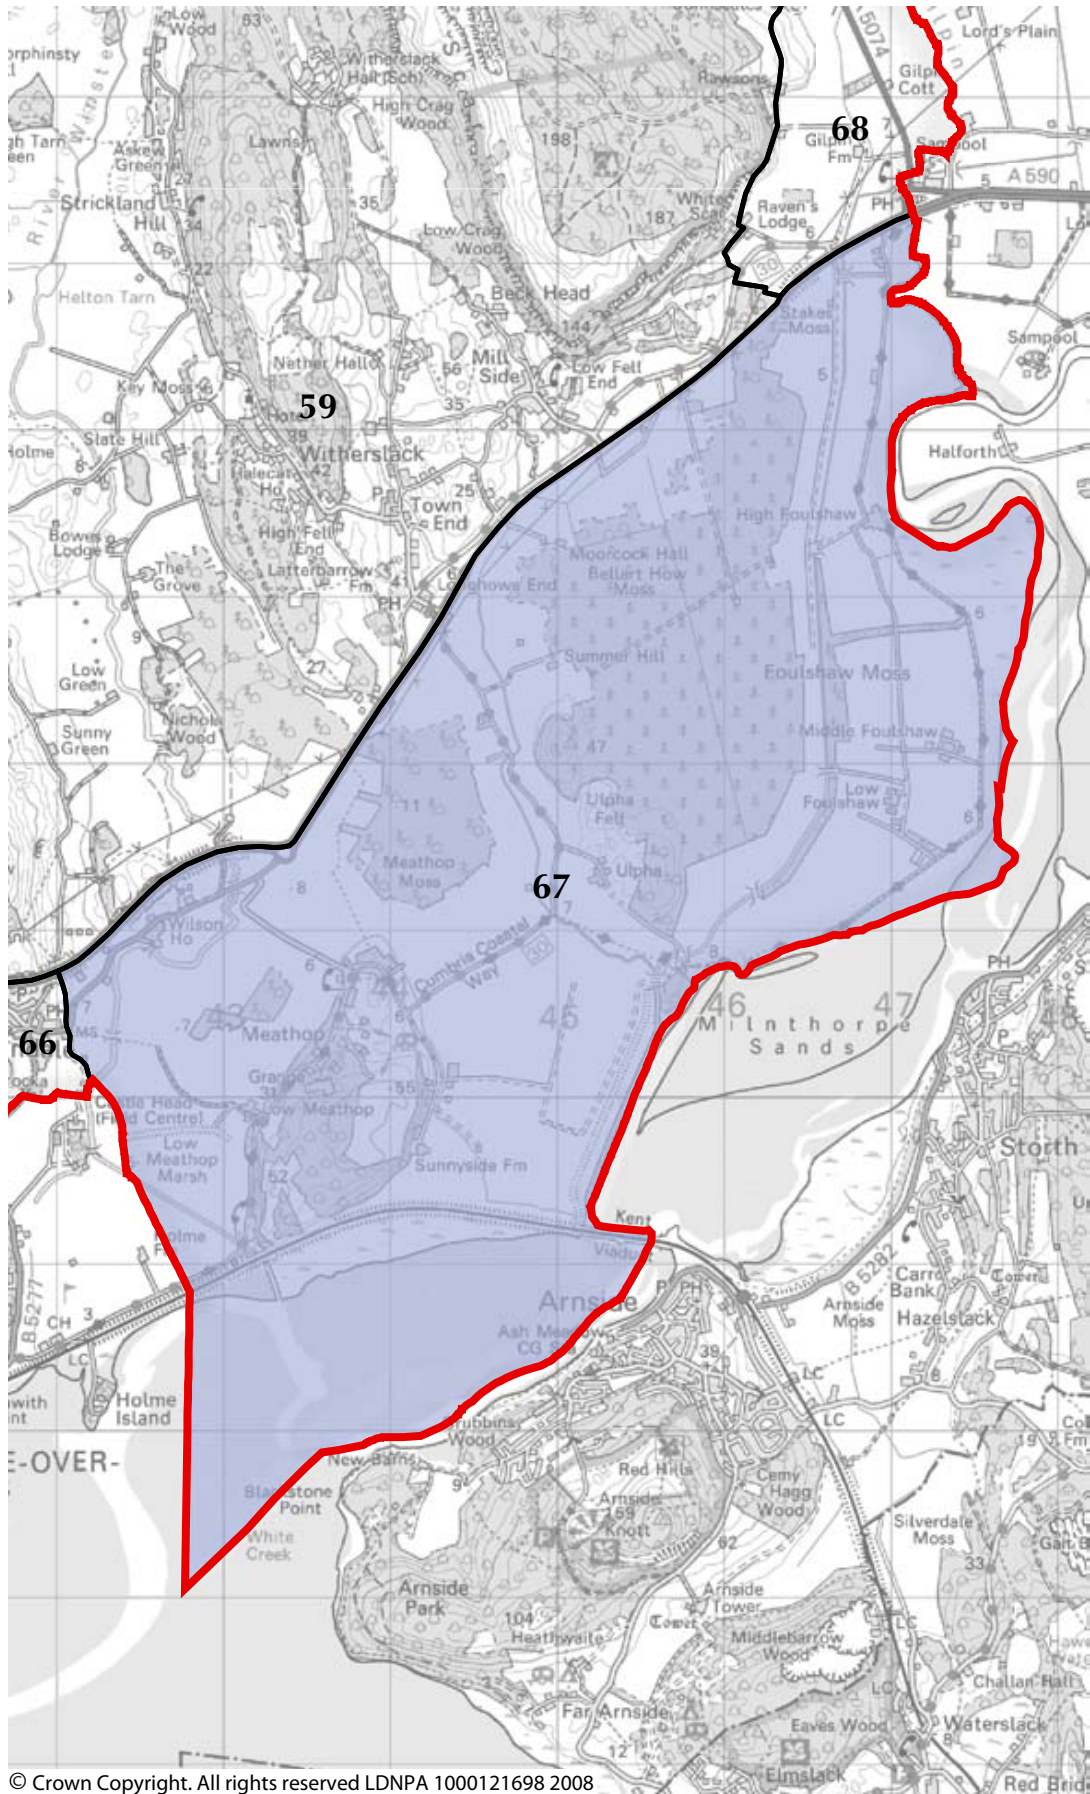

© Crown Copyright. All rights reserved LDNPA 1000121698 2008

Area of Distinctive Character 63: Rusland and Crake Valleys

Lake District National Park Landscape Character Assessment and Guidelines

© Crown Copyright. All rights reserved LDNPA 1000121698 2008

Area of Distinctive Character 65: Back Barrow and Bigland

Lake District National Park Landscape Character Assessment and Guidelines

© Crown Copyright. All rights reserved LDNPA 1000121698 2008

Area of Distinctive Character 66: Field Broughton

© Crown Copyright. All rights reserved LDNPA 1000121698 2008

Area of Distinctive Character 67: Foulshaw and Meathop

Lake District National Park Landscape Character Assessment and Guidelines

© Crown Copyright. All rights reserved LDNPA 1000121698 2008

Area of Distinctive Character 71: Fairfield Horseshoe

Lake District National Park Landscape Character Assessment and Guidelines