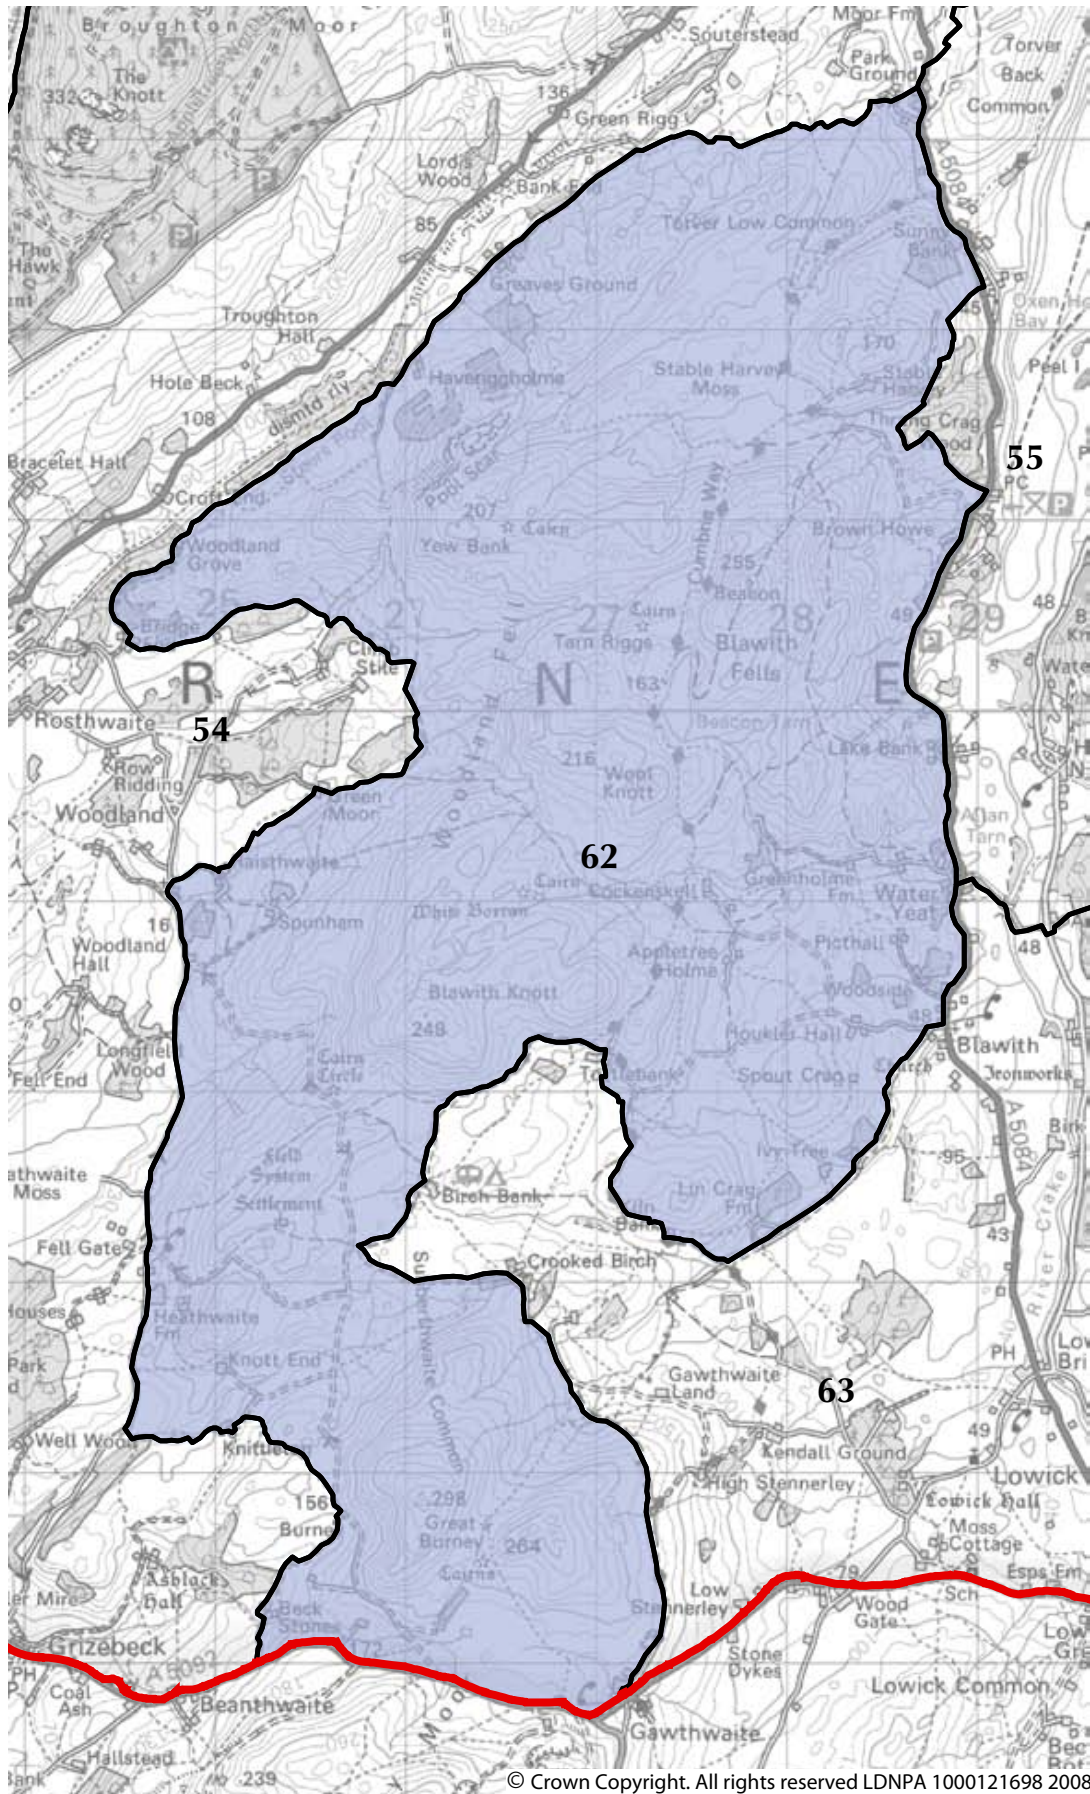

Area of Distinctive Character 61: Whicham Valley

© Crown Copyright. All rights reserved LDNPA 1000121698 2008

Area of Distinctive Character 62: Blawith Fells

Lake District National Park Landscape Character Assessment and Guidelines

Area of Distinctive Character 65: Back Barrow and Bigland

Lake District National Park Landscape Character Assessment and Guidelines

© Crown Copyright. All rights reserved LDNPA 1000121698 2008

Area of Distinctive Character 66: Field Broughton

© Crown Copyright. All rights reserved LDNPA 1000121698 2008

Area of Distinctive Character 67: Foulshaw and Meathop

Lake District National Park Landscape Character Assessment and Guidelines

© Crown Copyright. All rights reserved LDNPA 1000121698 2008

Area of Distinctive Character 71: Fairfield Horseshoe

Lake District National Park Landscape Character Assessment and Guidelines