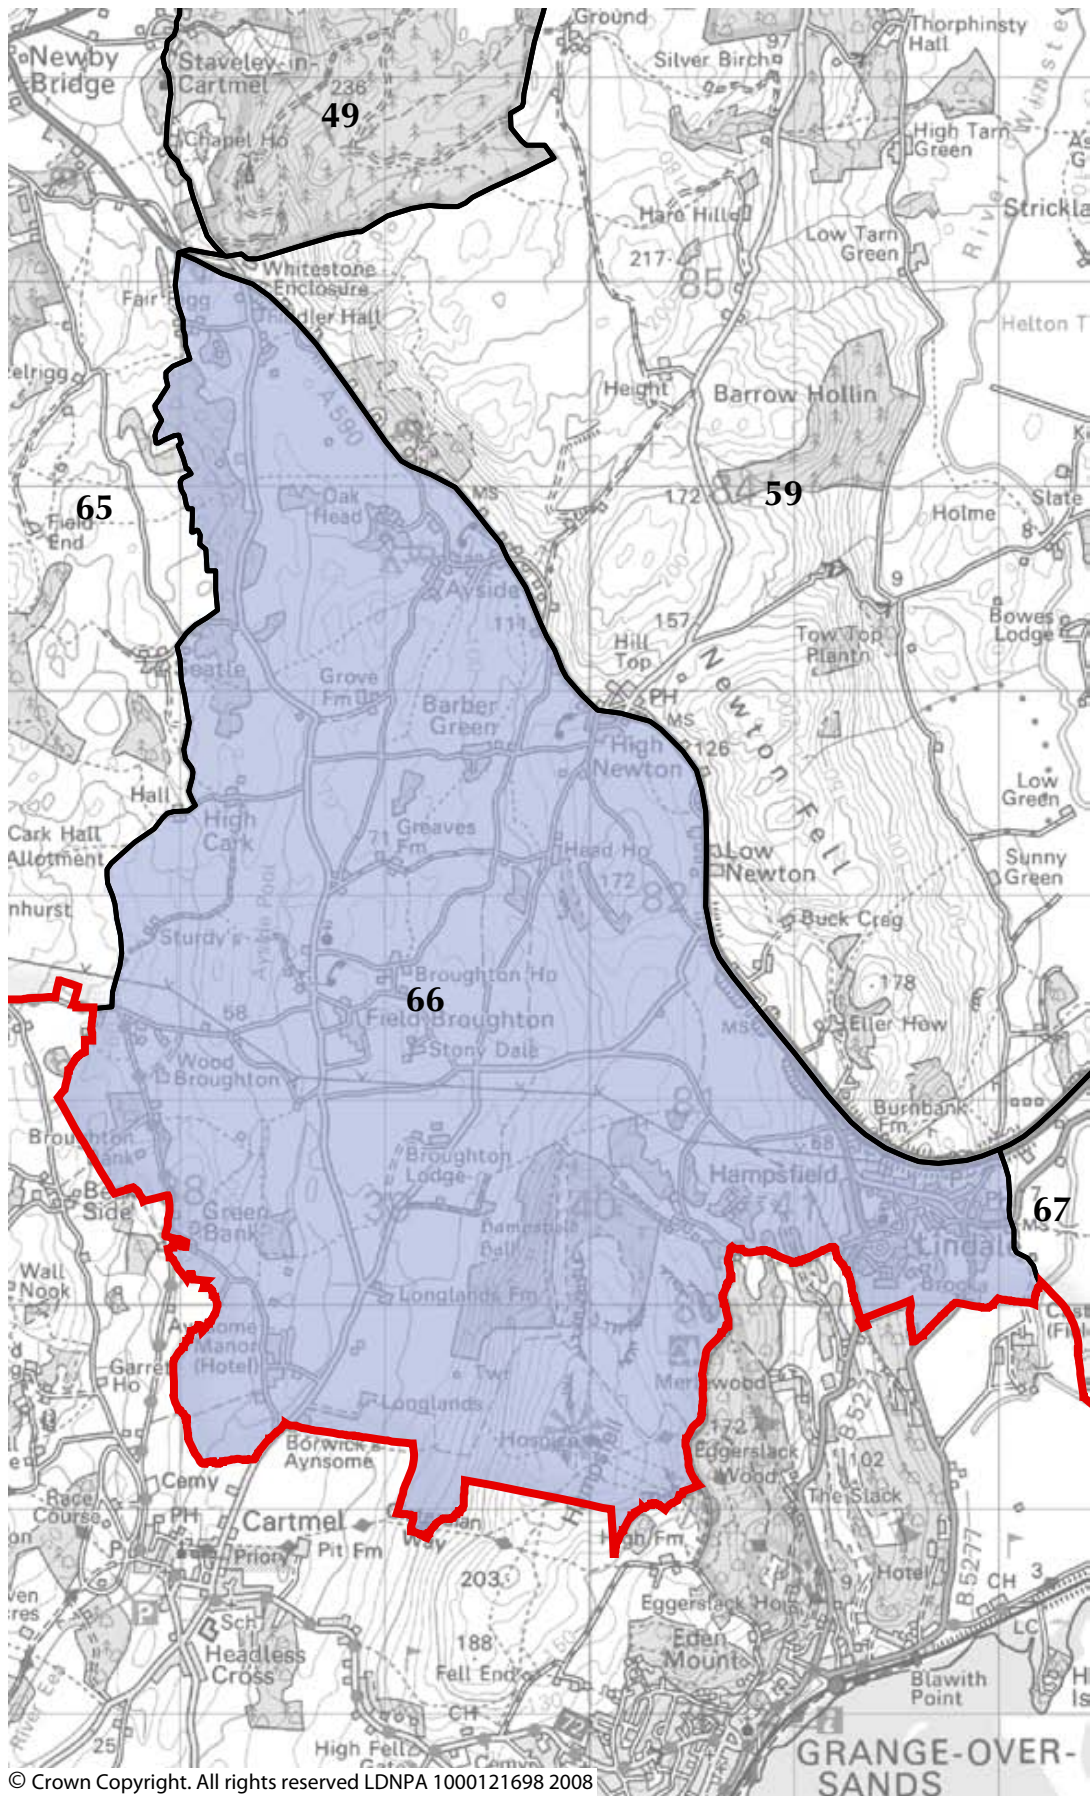

© Crown Copyright. All rights reserved LDNPA 1000121698 2008

Area of Distinctive Character 63: Rusland and Crake Valleys

Lake District National Park Landscape Character Assessment and Guidelines

© Crown Copyright. All rights reserved LDNPA 1000121698 2008

Area of Distinctive Character 65: Back Barrow and Bigland

Lake District National Park Landscape Character Assessment and Guidelines

© Crown Copyright. All rights reserved LDNPA 1000121698 2008

Area of Distinctive Character 66: Field Broughton

© Crown Copyright. All rights reserved LDNPA 1000121698 2008

Area of Distinctive Character 67: Foulshaw and Meathop

Lake District National Park Landscape Character Assessment and Guidelines

© Crown Copyright. All rights reserved LDNPA 1000121698 2008

Area of Distinctive Character 71: Fairfield Horseshoe

Lake District National Park Landscape Character Assessment and Guidelines