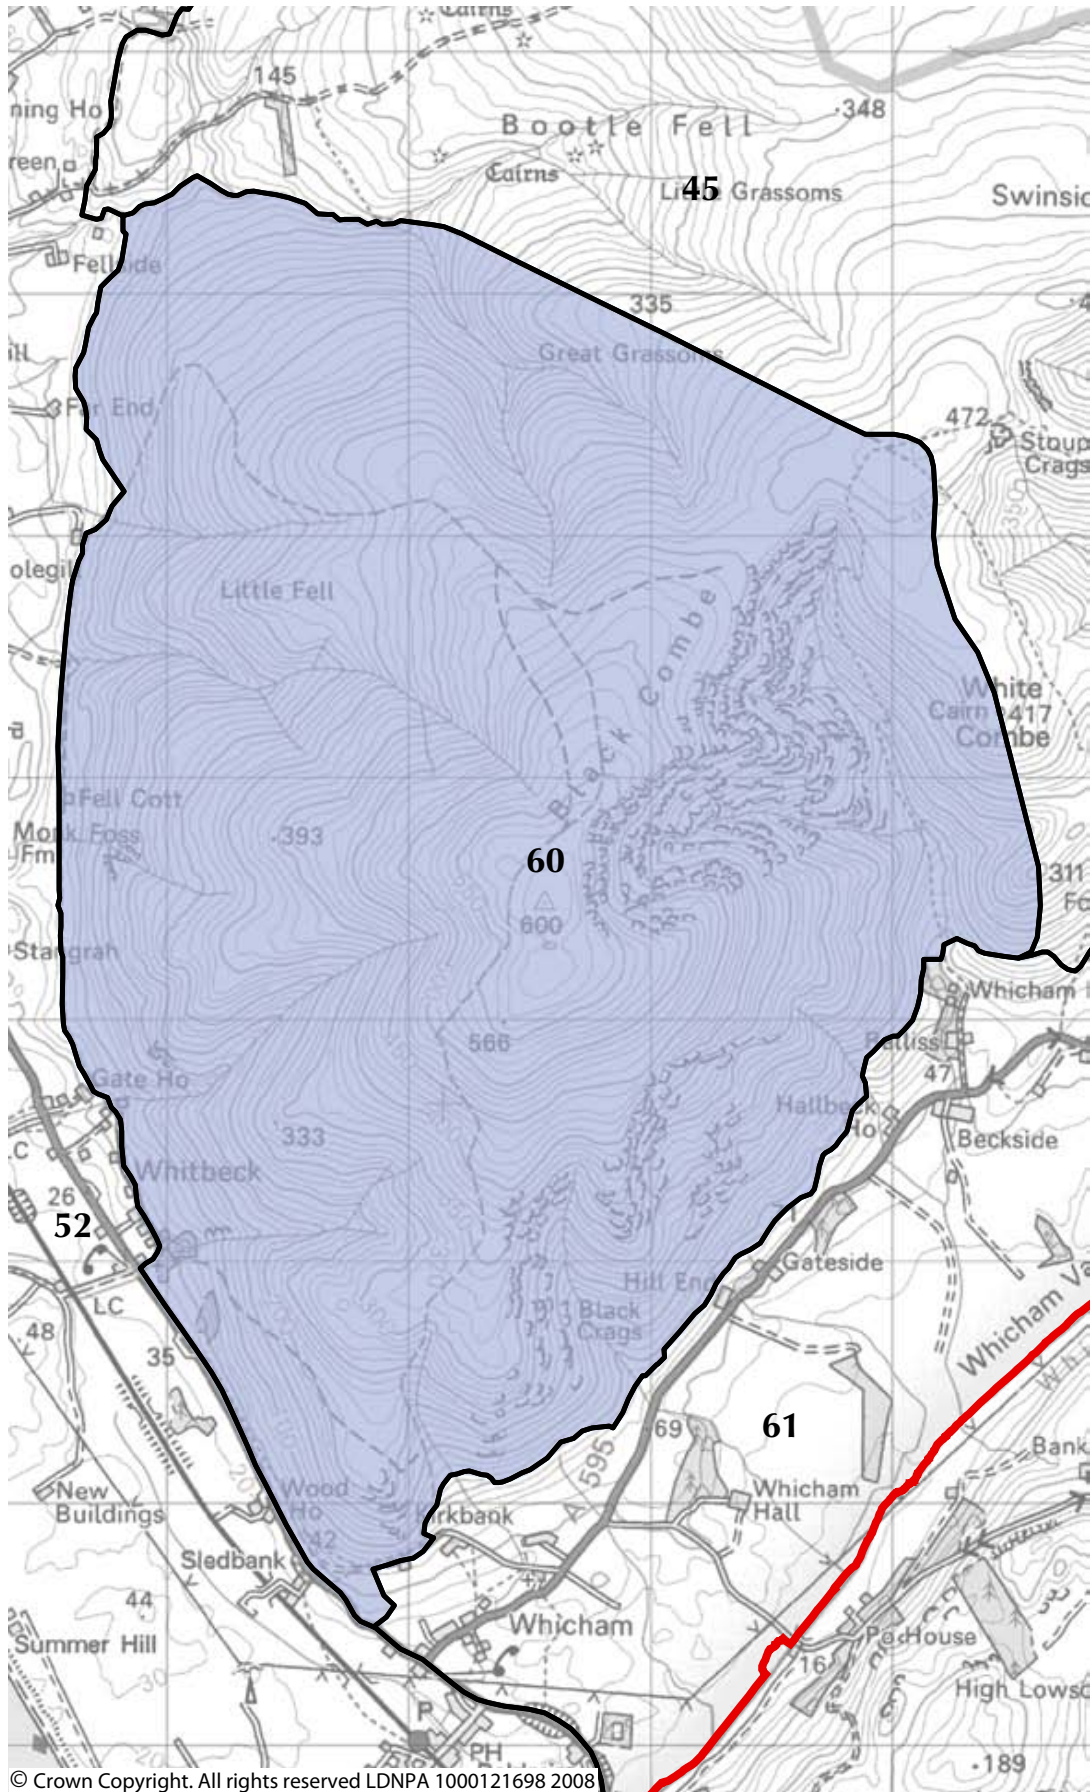

© Crown Copyright. All rights reserved LDNPA 1000121698 2008

Area of Distinctive Character 51: Cunswick and Scout Scar

Lake District National Park Landscape Character Assessment and Guidelines

Area of Distinctive Character 52: Ravenglass and Bootle

Lake District National Park Landscape Character Assessment and Guidelines

© Crown Copyright. All rights reserved LDNPA 1000121698 2008

Area of Distinctive Character 53: Lower Dunnerdale

Lake District National Park Landscape Character Assessment and Guidelines

Area of Distinctive Character 57: Esthwaite

Lake District National Park Landscape Character Assessment and Guidelines

© Crown Copyright. All rights reserved LDNPA 1000121698 2008

Area of Distinctive Character 58: Dale Park

Lake District National Park Landscape Character Assessment and Guidelines

Area of Distinctive Character 59: Whitbarrow and the Winster Valley

Area of Distinctive Character 60: Black Combe

Lake District National Park Landscape Character Assessment and Guidelines