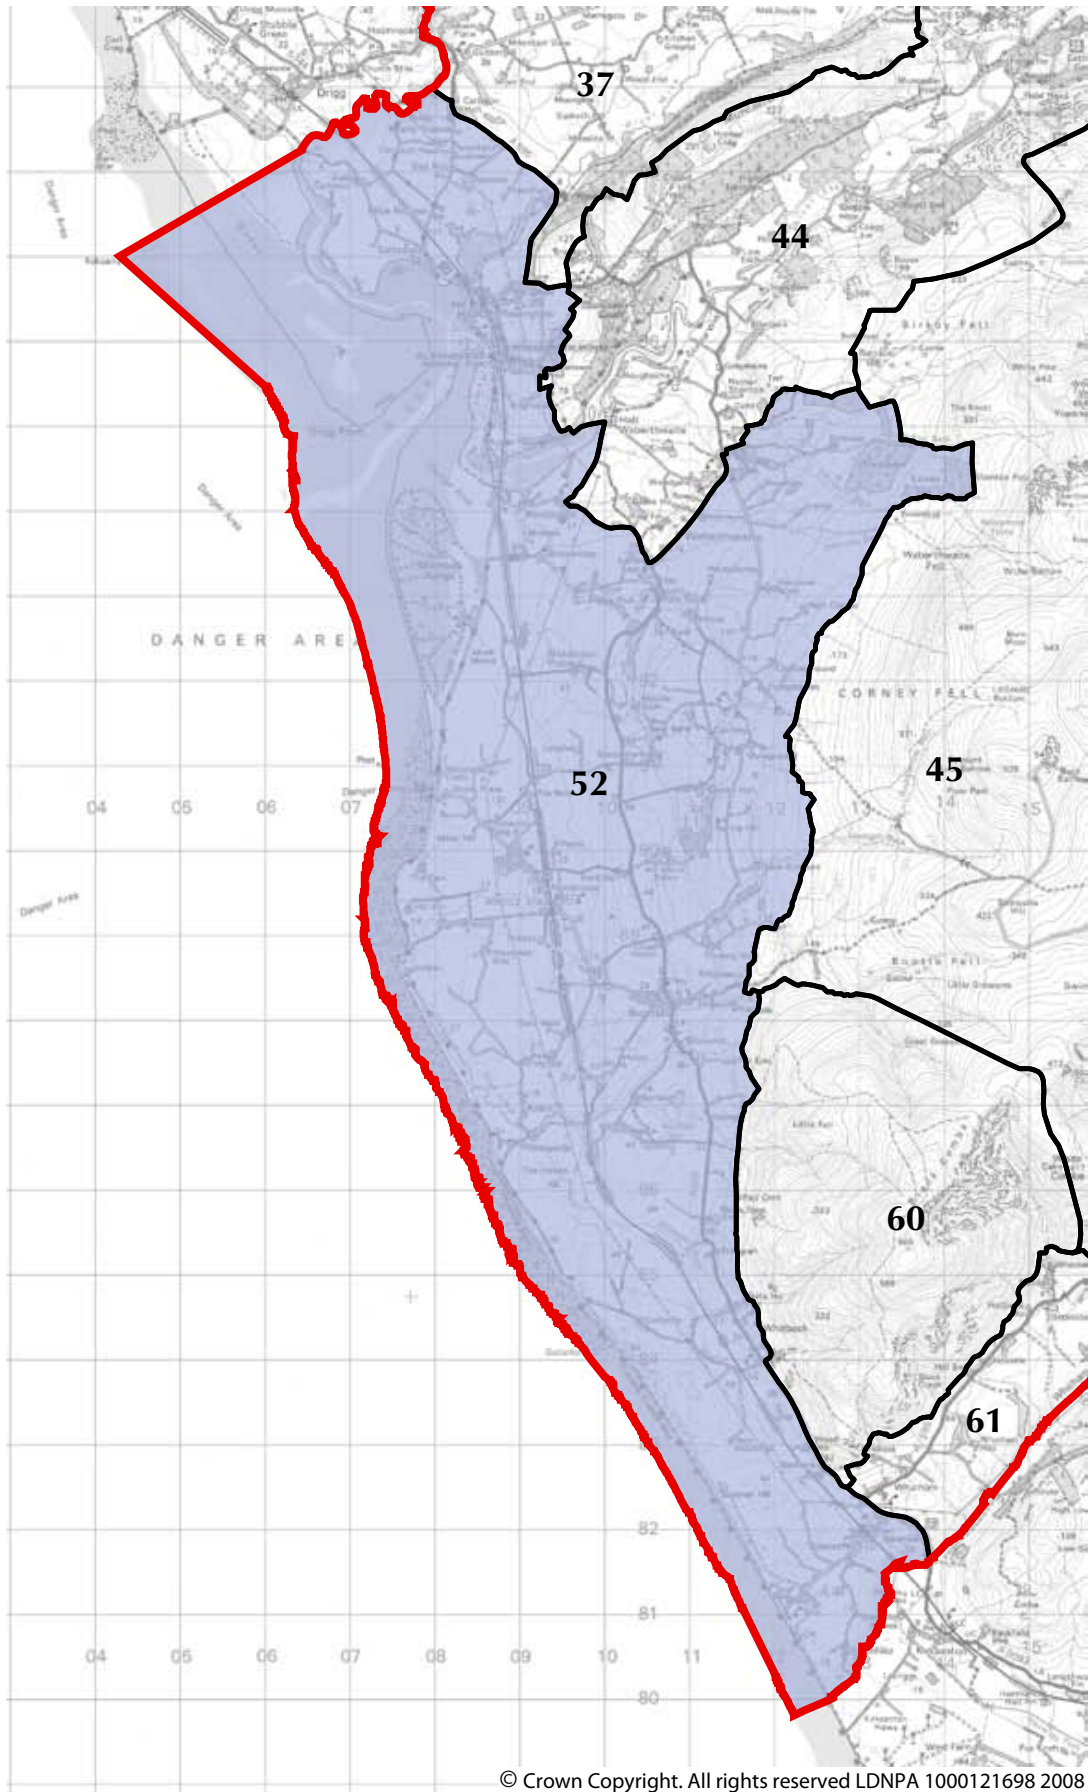

© Crown Copyright. All rights reserved LDNPA 1000121698 2008

Area of Distinctive Character 51: Cunswick and Scout Scar

Lake District National Park Landscape Character Assessment and Guidelines

Area of Distinctive Character 52: Ravenglass and Bootle

Lake District National Park Landscape Character Assessment and Guidelines

© Crown Copyright. All rights reserved LDNPA 1000121698 2008

Area of Distinctive Character 53: Lower Dunnerdale

Lake District National Park Landscape Character Assessment and Guidelines

© Crown Copyright. All rights reserved LDNPA 1000121698 2008

Area of Distinctive Character 54: Broughton and Torver

Lake District National Park Landscape Character Assessment and Guidelines

© Crown Copyright. All rights reserved LDNPA 1000121698 2008

Lake District National Park Landscape Character Assessment and Guidelines

Area of Distinctive Character 59: Whitbarrow and the Winster Valley

Area of Distinctive Character 60: Black Combe

Lake District National Park Landscape Character Assessment and Guidelines