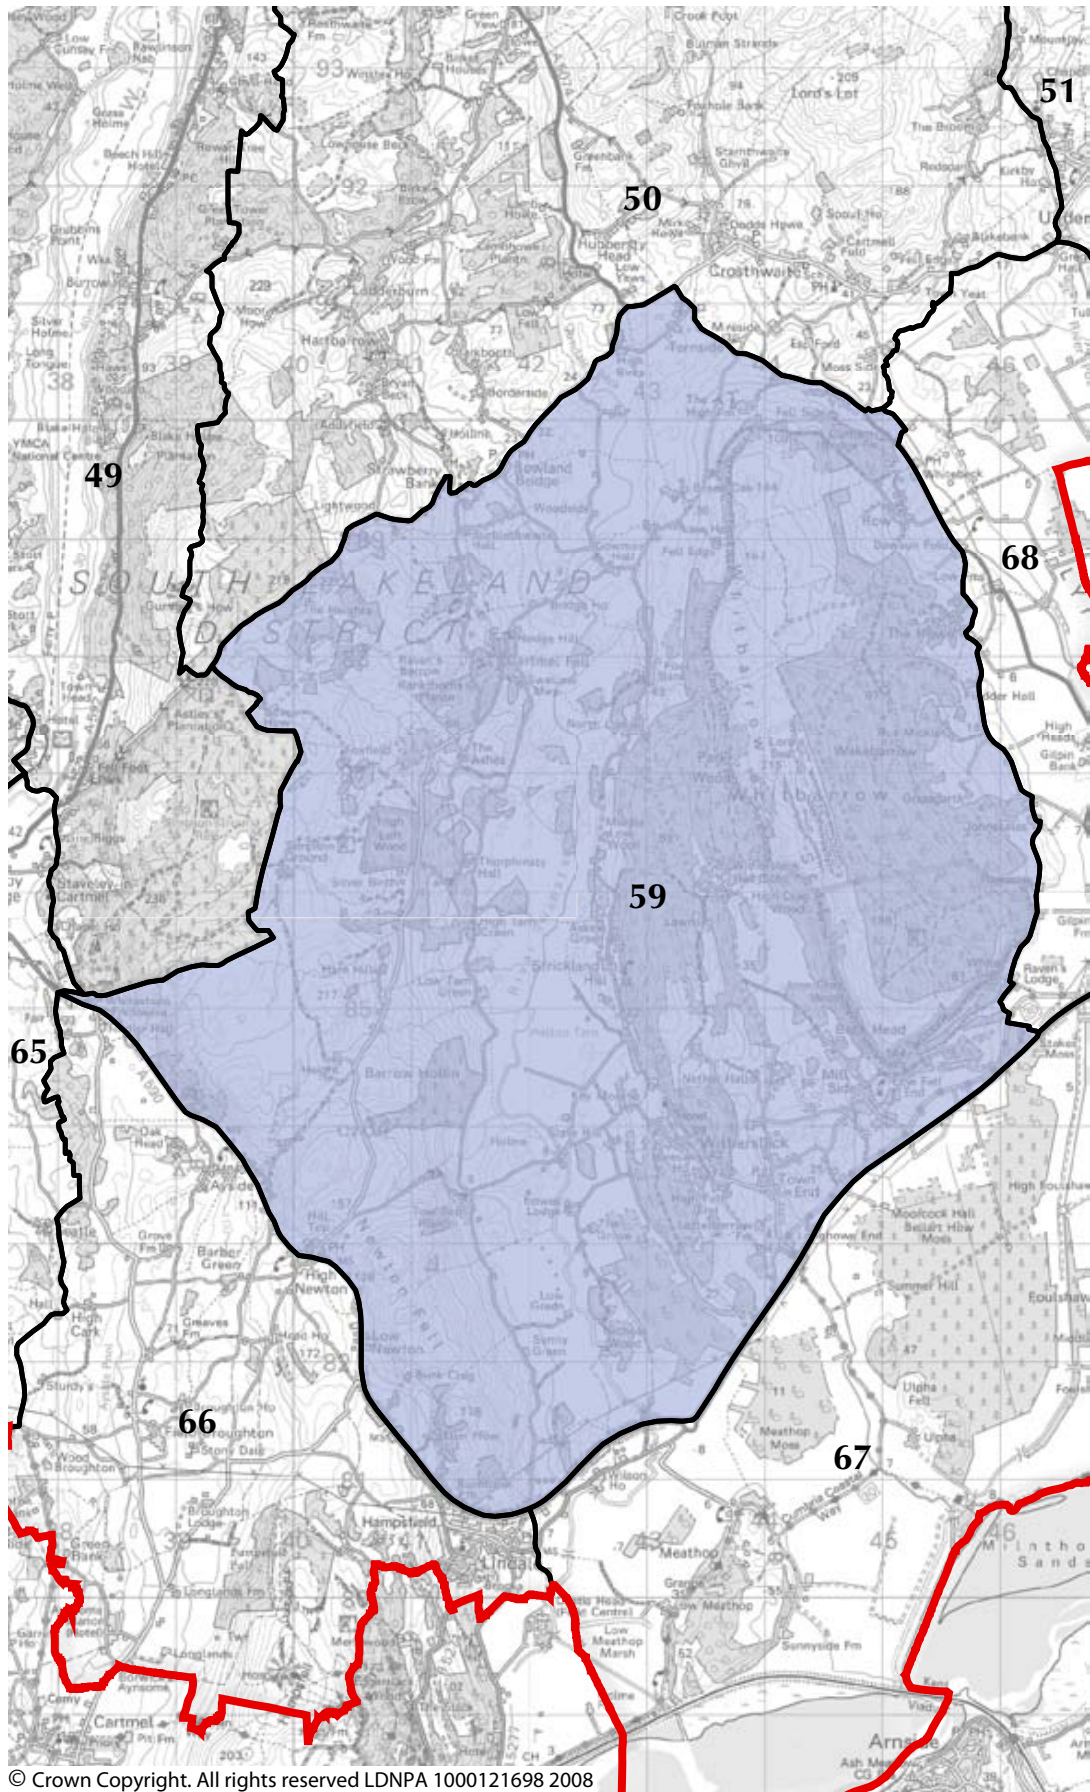

© Crown Copyright. All rights reserved LDNPA 1000121698 2008

Area of Distinctive Character 51: Cunswick and Scout Scar

Lake District National Park Landscape Character Assessment and Guidelines

Area of Distinctive Character 52: Ravenglass and Bootle

Area of Distinctive Character 55: Coniston Water

Area of Distinctive Character 56: Grizedale and Satterthwaite

Lake District National Park Landscape Character Assessment and Guidelines

© Crown Copyright. All rights reserved LDNPA 1000121698 2008

Area of Distinctive Character 57: Esthwaite

Lake District National Park Landscape Character Assessment and Guidelines

© Crown Copyright. All rights reserved LDNPA 1000121698 2008

Area of Distinctive Character 58: Dale Park

Lake District National Park Landscape Character Assessment and Guidelines

Area of Distinctive Character 59: Whitbarrow and the Winster Valley

Area of Distinctive Character 60: Black Combe

Lake District National Park Landscape Character Assessment and Guidelines