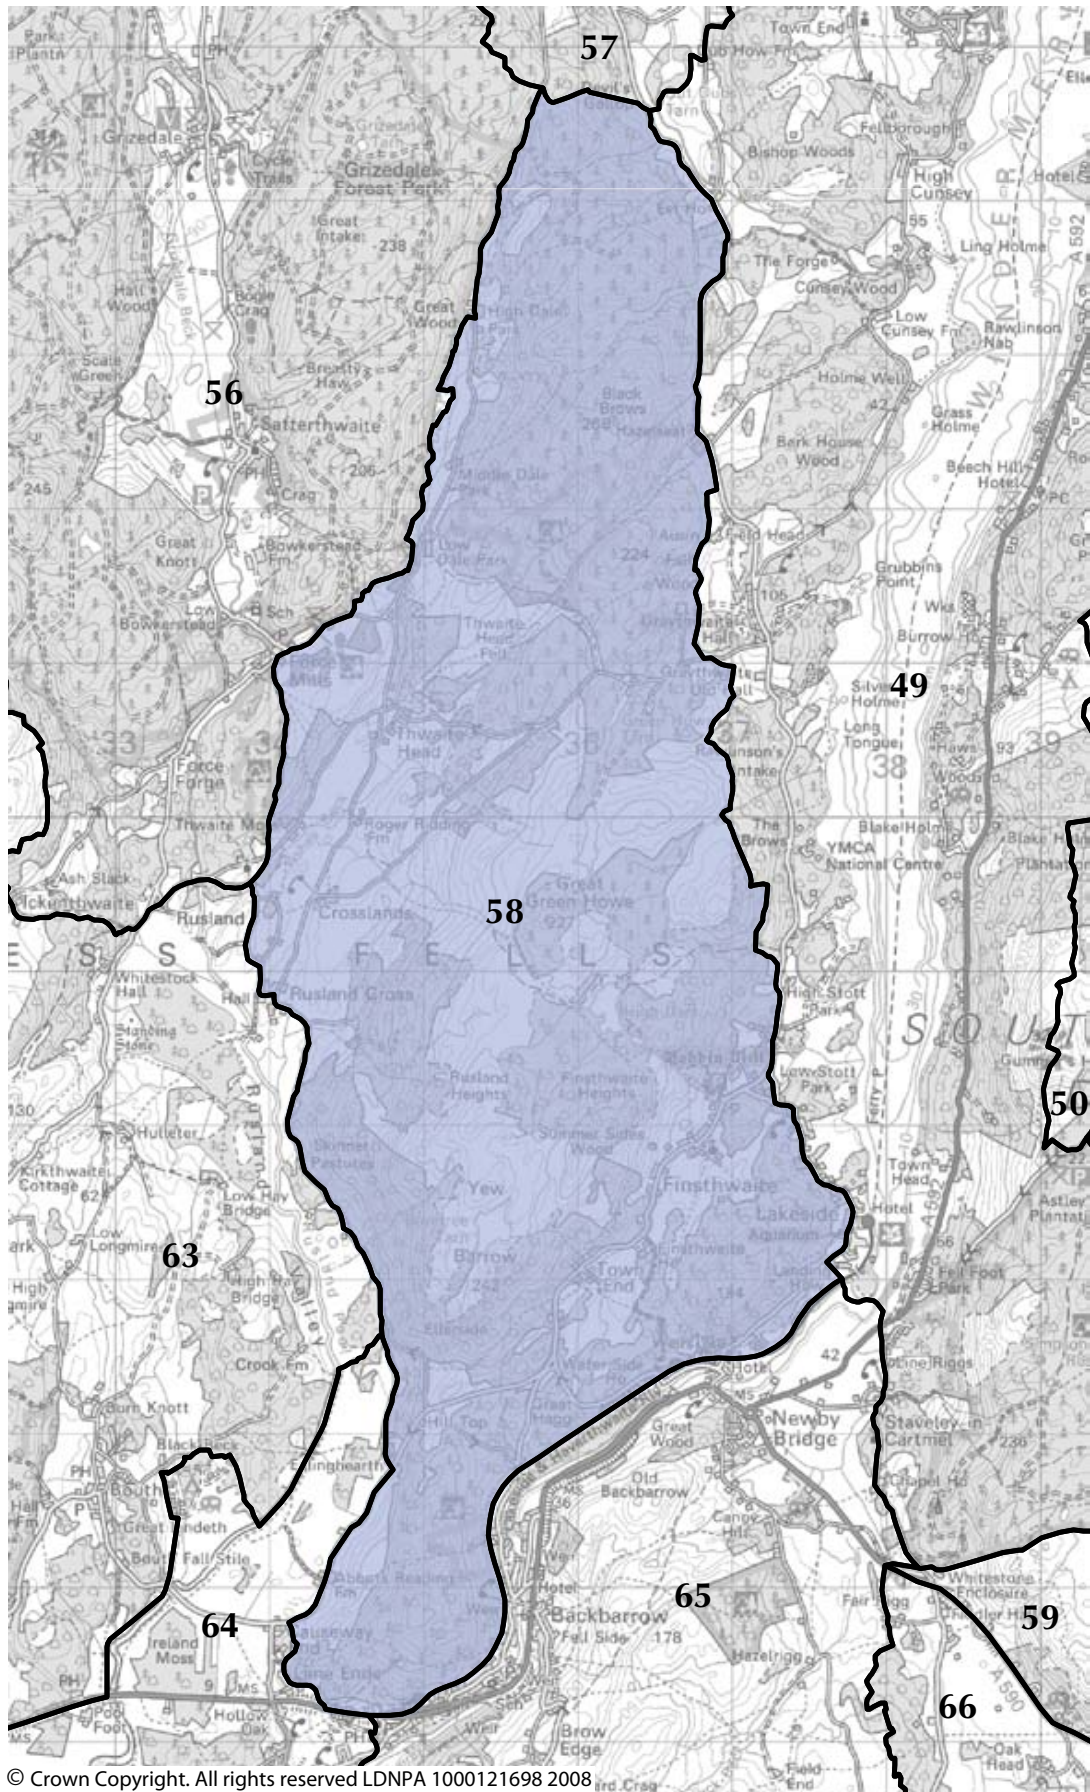

© Crown Copyright. All rights reserved LDNPA 1000121698 2008

Area of Distinctive Character 51: Cunswick and Scout Scar

Lake District National Park Landscape Character Assessment and Guidelines

Area of Distinctive Character 52: Ravenglass and Bootle

Area of Distinctive Character 55: Coniston Water

Area of Distinctive Character 56: Grizedale and Satterthwaite

Lake District National Park Landscape Character Assessment and Guidelines

© Crown Copyright. All rights reserved LDNPA 1000121698 2008

Area of Distinctive Character 57: Esthwaite

Lake District National Park Landscape Character Assessment and Guidelines

© Crown Copyright. All rights reserved LDNPA 1000121698 2008

Area of Distinctive Character 58: Dale Park

Lake District National Park Landscape Character Assessment and Guidelines

Area of Distinctive Character 59: Whitbarrow and the Winster Valley

Area of Distinctive Character 60: Black Combe

Lake District National Park Landscape Character Assessment and Guidelines