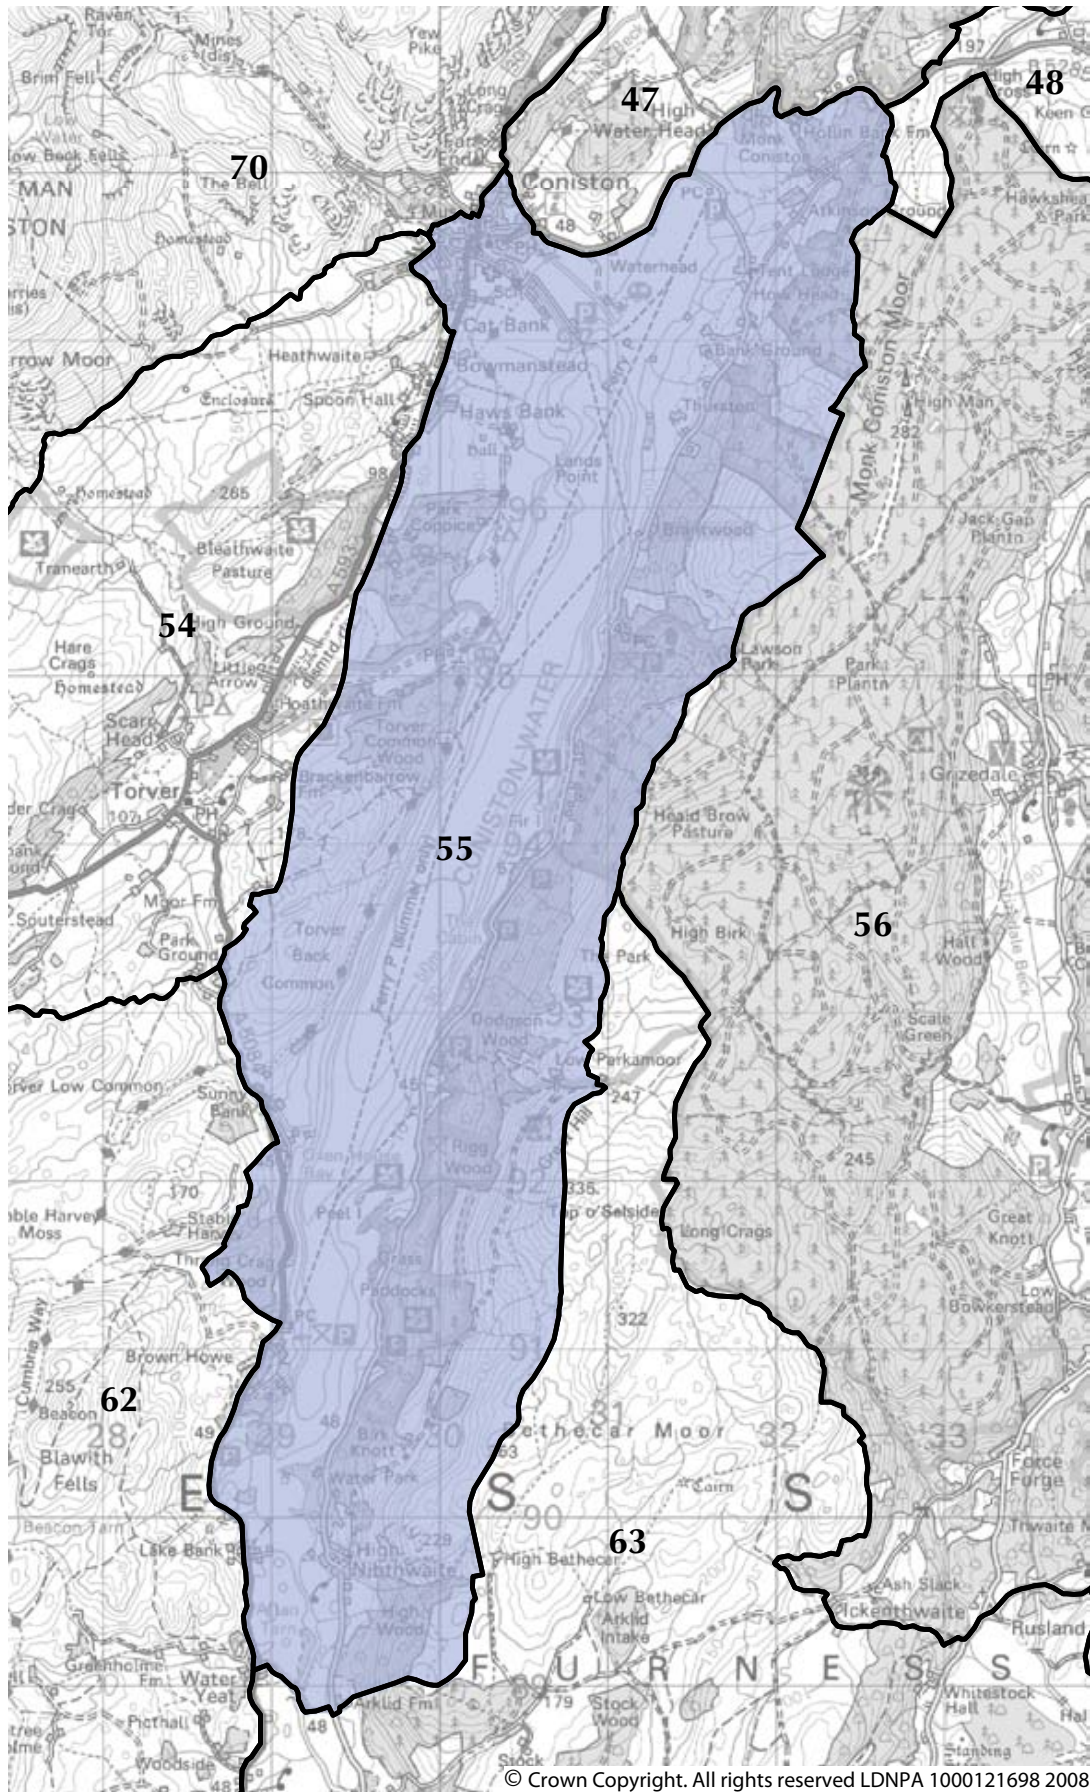

© Crown Copyright. All rights reserved LDNPA 1000121698 2008

Area of Distinctive Character 51: Cunswick and Scout Scar

Lake District National Park Landscape Character Assessment and Guidelines

Area of Distinctive Character 52: Ravenglass and Bootle

Lake District National Park Landscape Character Assessment and Guidelines

© Crown Copyright. All rights reserved LDNPA 1000121698 2008

Area of Distinctive Character 53: Lower Dunnerdale

Lake District National Park Landscape Character Assessment and Guidelines

© Crown Copyright. All rights reserved LDNPA 1000121698 2008

Area of Distinctive Character 54: Broughton and Torver

Lake District National Park Landscape Character Assessment and Guidelines

© Crown Copyright. All rights reserved LDNPA 1000121698 2008

Lake District National Park Landscape Character Assessment and Guidelines

Area of Distinctive Character 59: Whitbarrow and the Winster Valley

Area of Distinctive Character 60: Black Combe

Lake District National Park Landscape Character Assessment and Guidelines