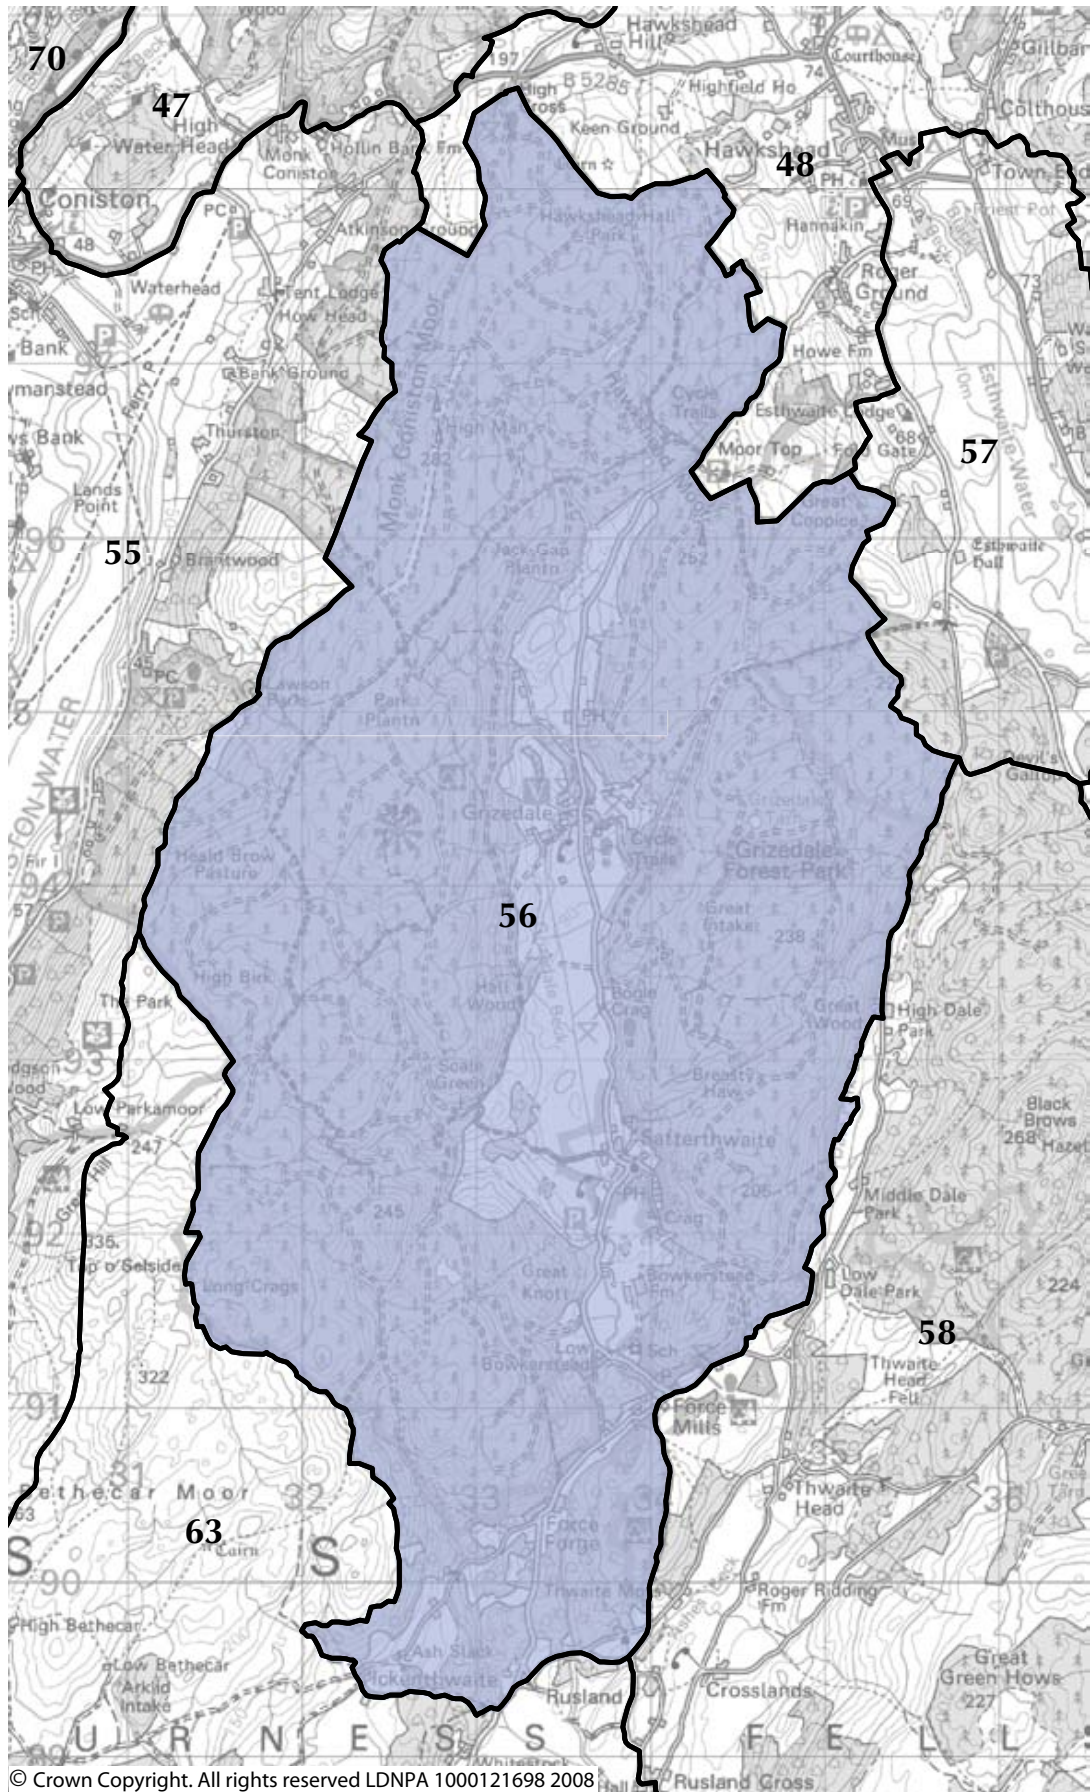

© Crown Copyright. All rights reserved LDNPA 1000121698 2008

Area of Distinctive Character 51: Cunswick and Scout Scar

Lake District National Park Landscape Character Assessment and Guidelines

Area of Distinctive Character 52: Ravenglass and Bootle

Lake District National Park Landscape Character Assessment and Guidelines

© Crown Copyright. All rights reserved LDNPA 1000121698 2008

Area of Distinctive Character 53: Lower Dunnerdale

Lake District National Park Landscape Character Assessment and Guidelines

Area of Distinctive Character 55: Coniston Water

Area of Distinctive Character 56: Grizedale and Satterthwaite

Lake District National Park Landscape Character Assessment and Guidelines

© Crown Copyright. All rights reserved LDNPA 1000121698 2008

Lake District National Park Landscape Character Assessment and Guidelines

Area of Distinctive Character 59: Whitbarrow and the Winster Valley

Area of Distinctive Character 60: Black Combe

Lake District National Park Landscape Character Assessment and Guidelines