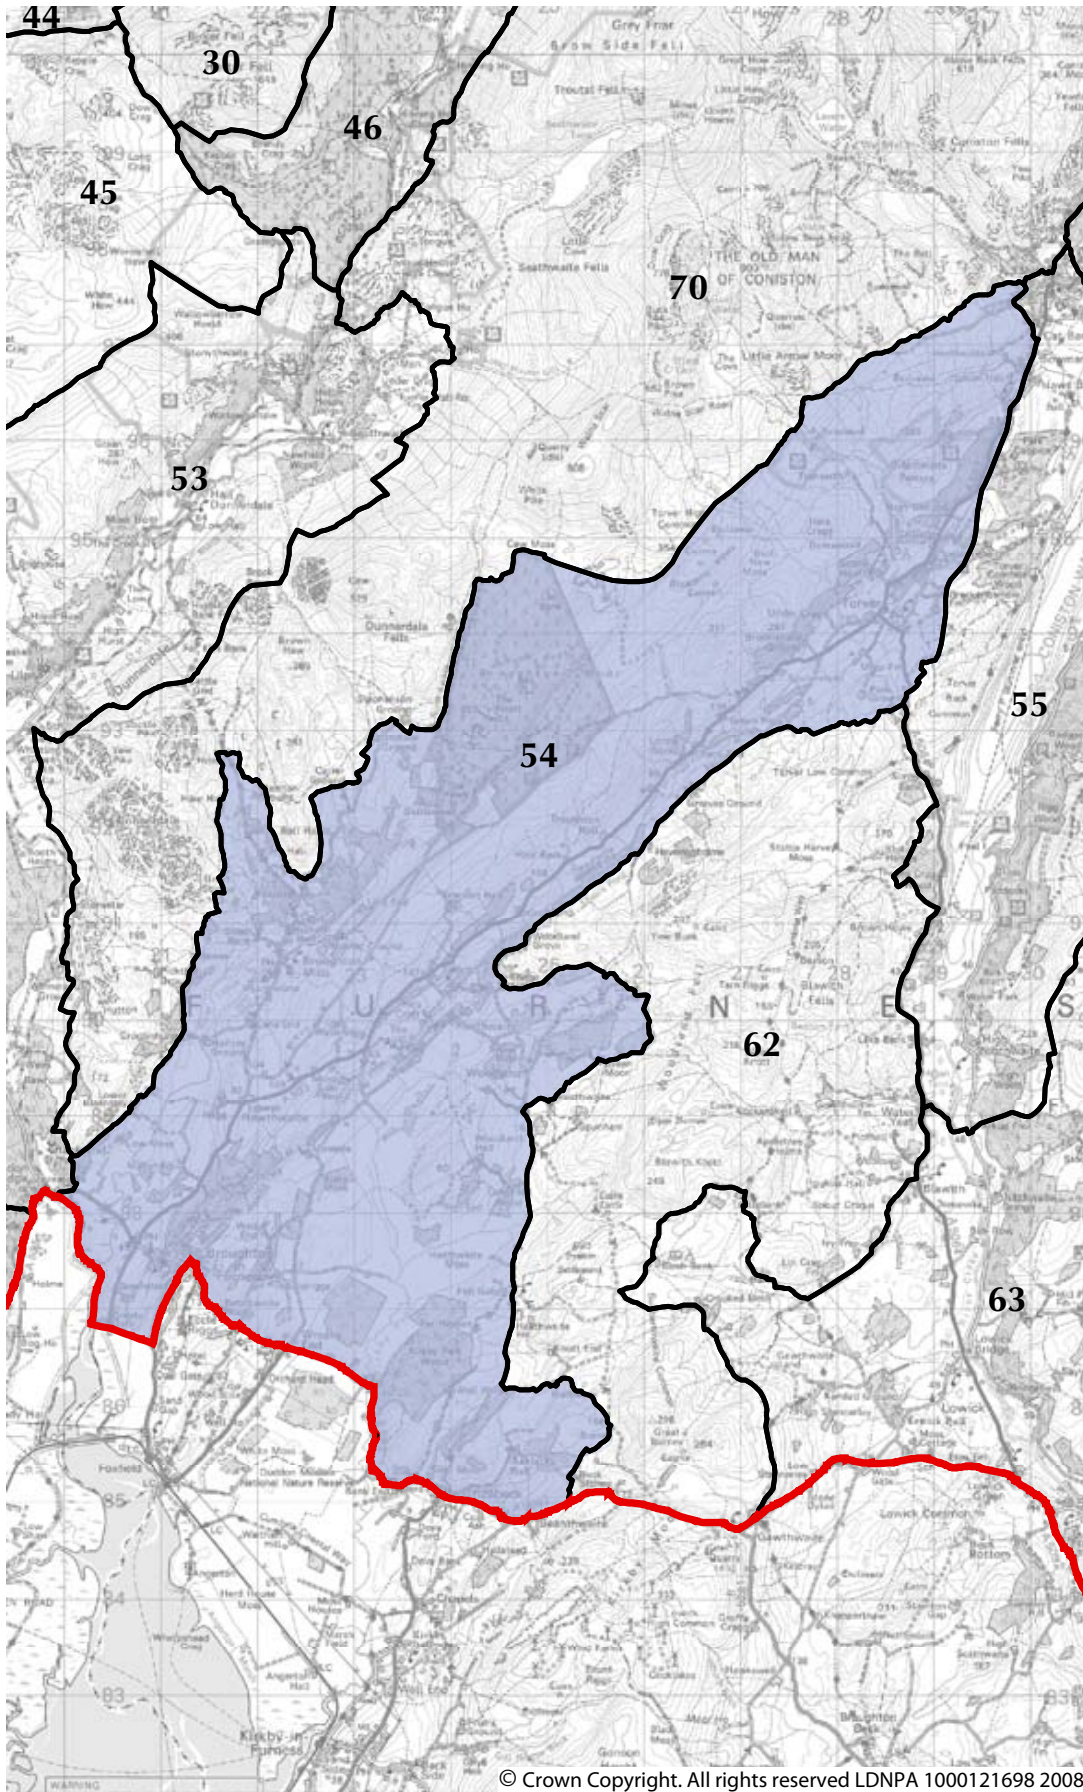

© Crown Copyright. All rights reserved LDNPA 1000121698 2008

Area of Distinctive Character 51: Cunswick and Scout Scar

Lake District National Park Landscape Character Assessment and Guidelines

Area of Distinctive Character 52: Ravenglass and Bootle

Lake District National Park Landscape Character Assessment and Guidelines

© Crown Copyright. All rights reserved LDNPA 1000121698 2008

Area of Distinctive Character 53: Lower Dunnerdale

Lake District National Park Landscape Character Assessment and Guidelines

© Crown Copyright. All rights reserved LDNPA 1000121698 2008

Area of Distinctive Character 54: Broughton and Torver

Lake District National Park Landscape Character Assessment and Guidelines

© Crown Copyright. All rights reserved LDNPA 1000121698 2008

Lake District National Park Landscape Character Assessment and Guidelines

Area of Distinctive Character 59: Whitbarrow and the Winster Valley

Area of Distinctive Character 60: Black Combe

Lake District National Park Landscape Character Assessment and Guidelines