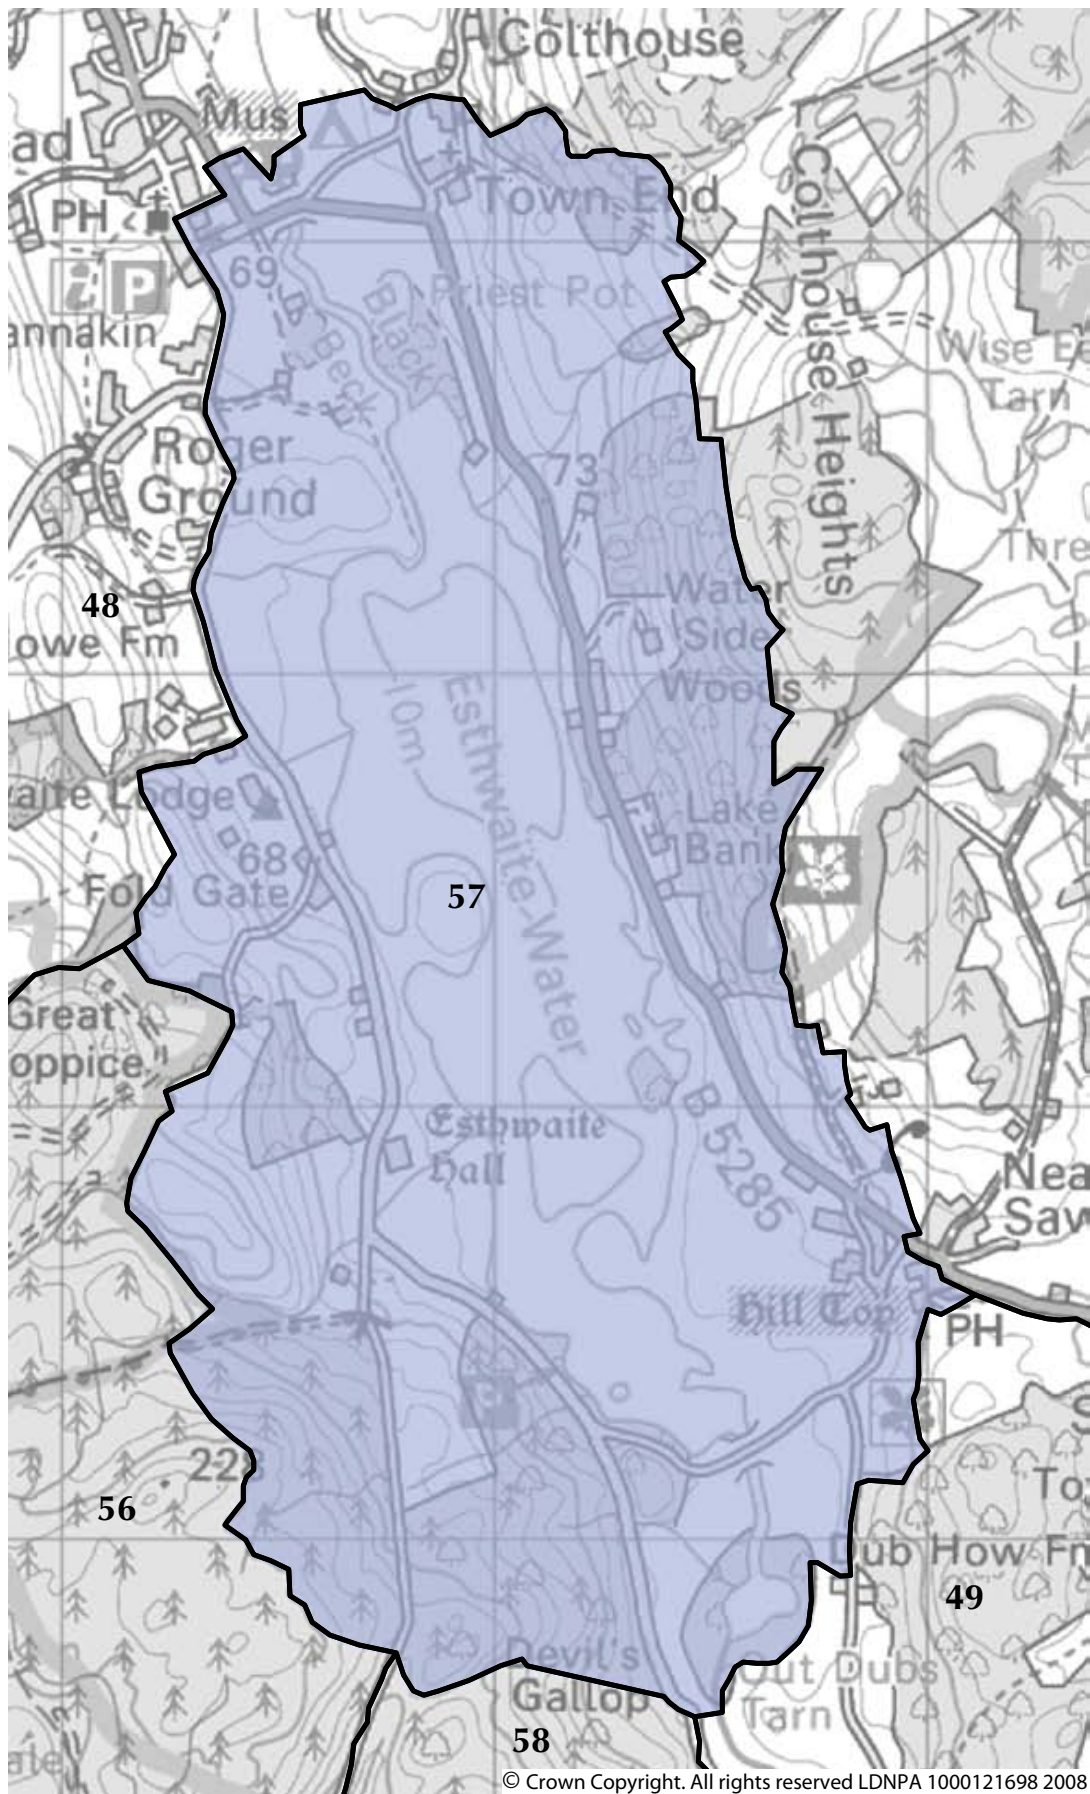

© Crown Copyright. All rights reserved LDNPA 1000121698 2008

Area of Distinctive Character 51: Cunswick and Scout Scar

Lake District National Park Landscape Character Assessment and Guidelines

Area of Distinctive Character 52: Ravenglass and Bootle

Area of Distinctive Character 55: Coniston Water

Area of Distinctive Character 56: Grizedale and Satterthwaite

Lake District National Park Landscape Character Assessment and Guidelines

© Crown Copyright. All rights reserved LDNPA 1000121698 2008

Area of Distinctive Character 57: Esthwaite

Lake District National Park Landscape Character Assessment and Guidelines

© Crown Copyright. All rights reserved LDNPA 1000121698 2008

Area of Distinctive Character 58: Dale Park

Lake District National Park Landscape Character Assessment and Guidelines

Area of Distinctive Character 59: Whitbarrow and the Winster Valley

Area of Distinctive Character 60: Black Combe

Lake District National Park Landscape Character Assessment and Guidelines