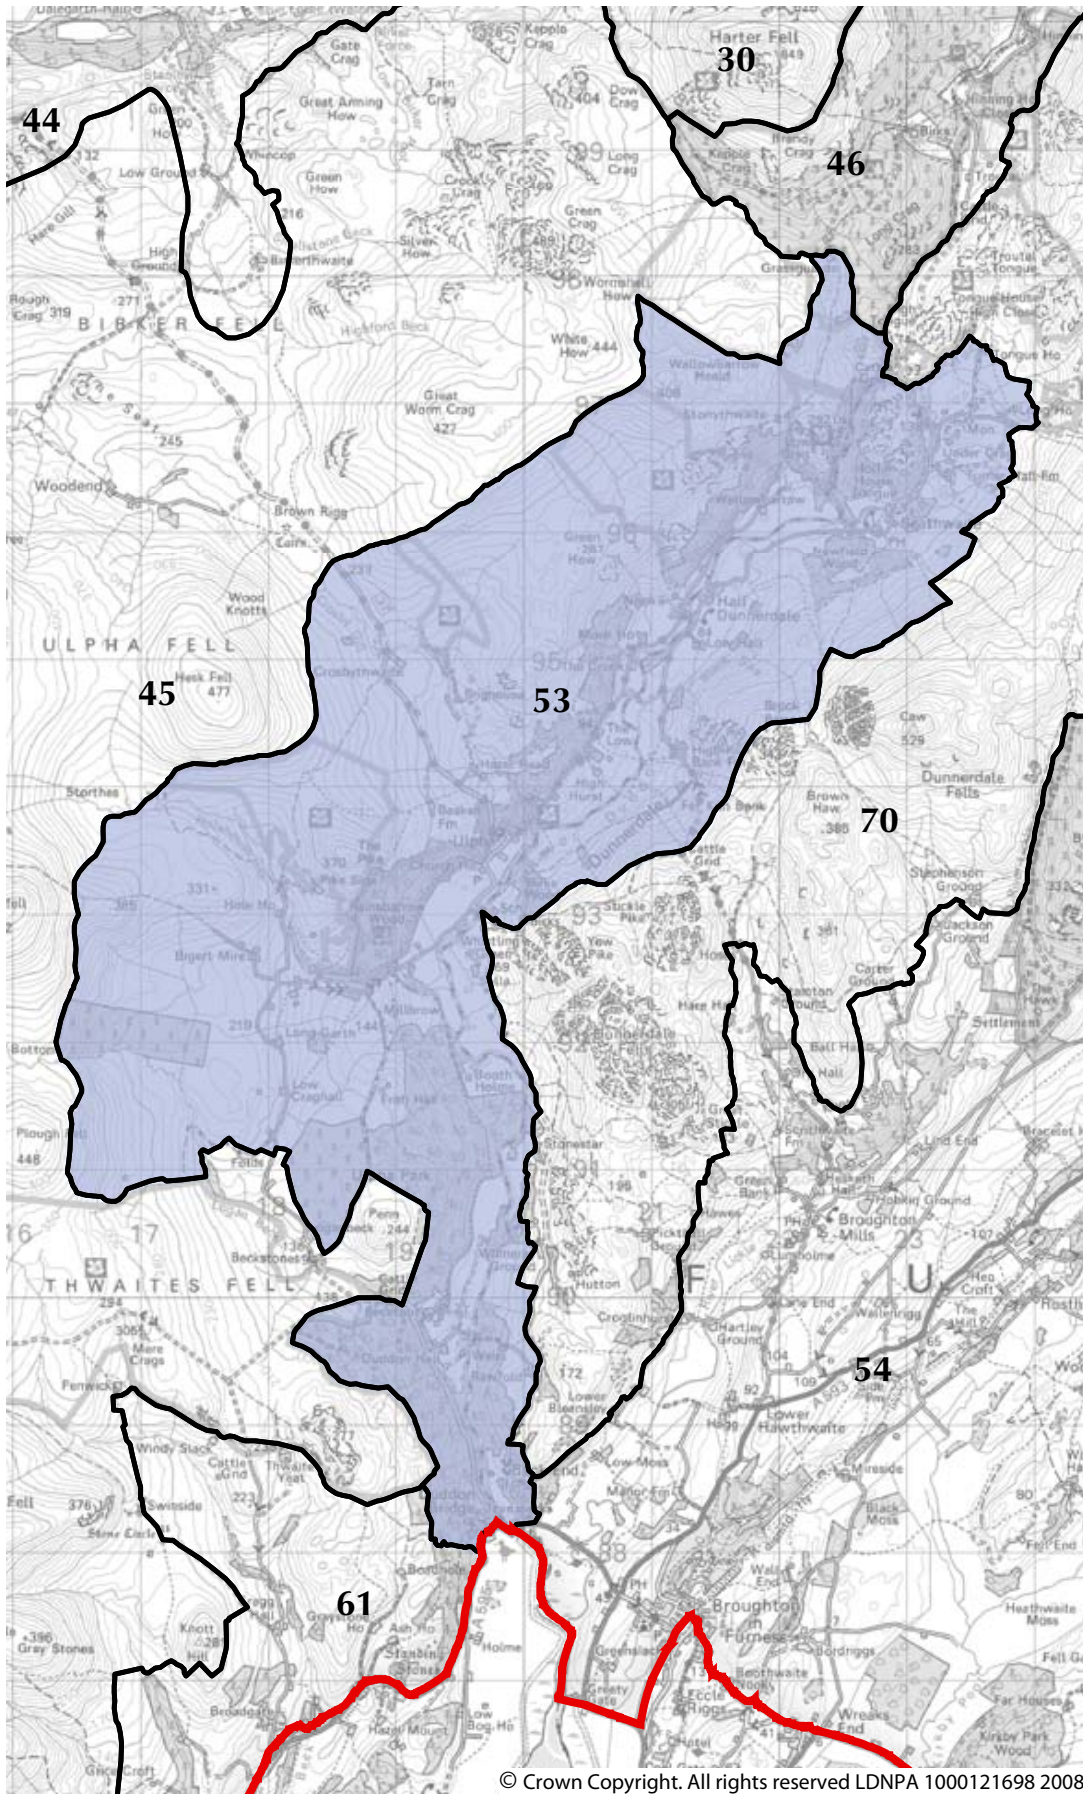

© Crown Copyright. All rights reserved LDNPA 1000121698 2008

Area of Distinctive Character 51: Cunswick and Scout Scar

Lake District National Park Landscape Character Assessment and Guidelines

Area of Distinctive Character 52: Ravenglass and Bootle

Lake District National Park Landscape Character Assessment and Guidelines

© Crown Copyright. All rights reserved LDNPA 1000121698 2008

Area of Distinctive Character 53: Lower Dunnerdale

Lake District National Park Landscape Character Assessment and Guidelines

© Crown Copyright. All rights reserved LDNPA 1000121698 2008

Area of Distinctive Character 54: Broughton and Torver

Lake District National Park Landscape Character Assessment and Guidelines

© Crown Copyright. All rights reserved LDNPA 1000121698 2008

Lake District National Park Landscape Character Assessment and Guidelines

Area of Distinctive Character 59: Whitbarrow and the Winster Valley

Area of Distinctive Character 60: Black Combe

Lake District National Park Landscape Character Assessment and Guidelines