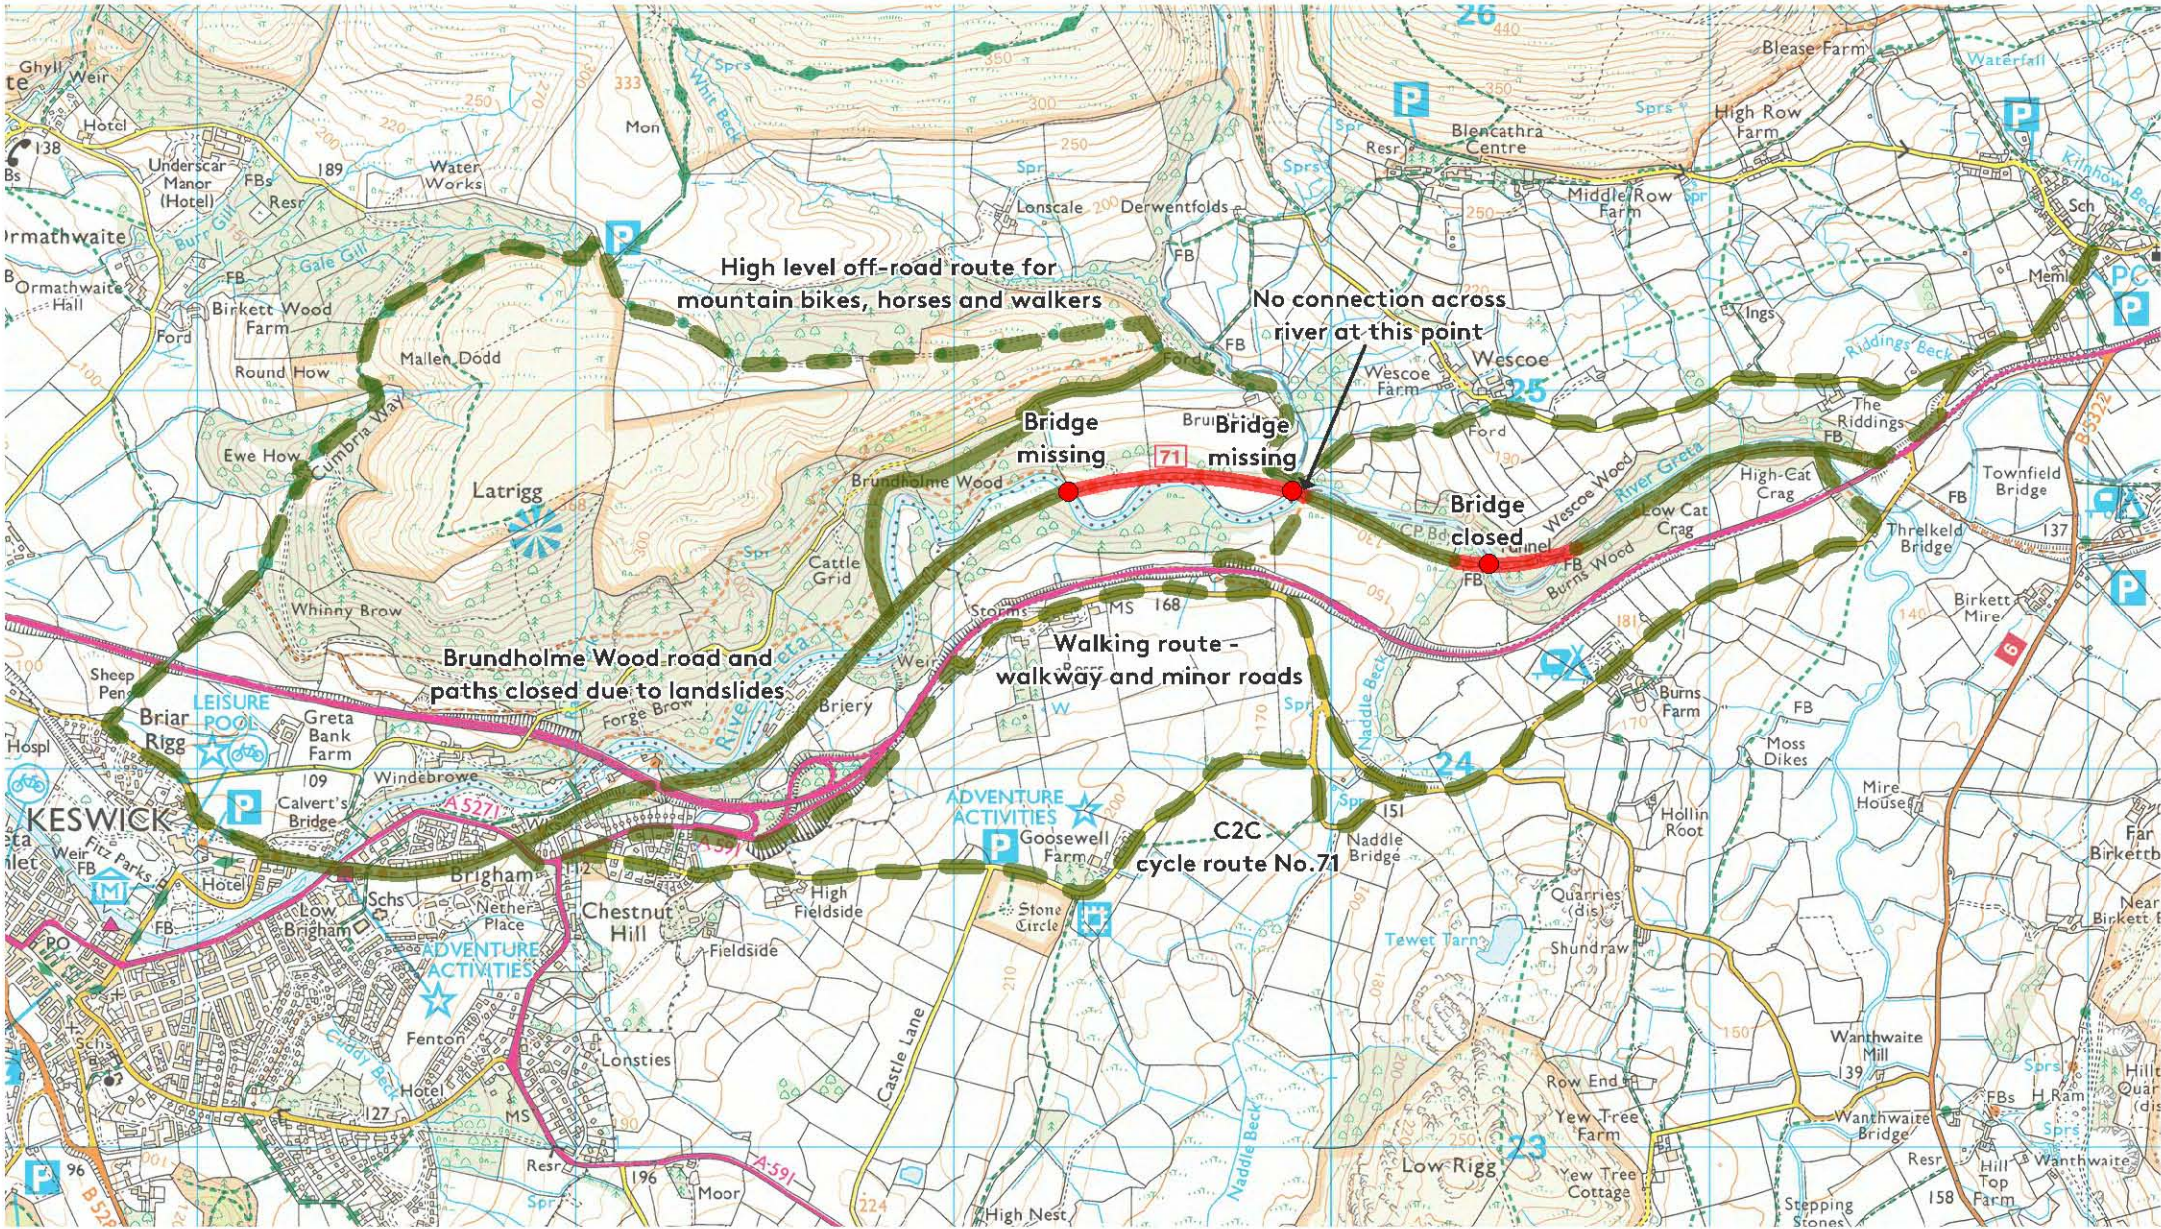

Route open █ Route closed █ Alternative route - - -

© Crown copyright and database rights 2015 Ordnance Survey 100021698

You are not permitted to copy, sub-license, distribute or sell any of this data to third parties in any form.

0 400m 800

NGR for centre of map  
NY 2934 2424