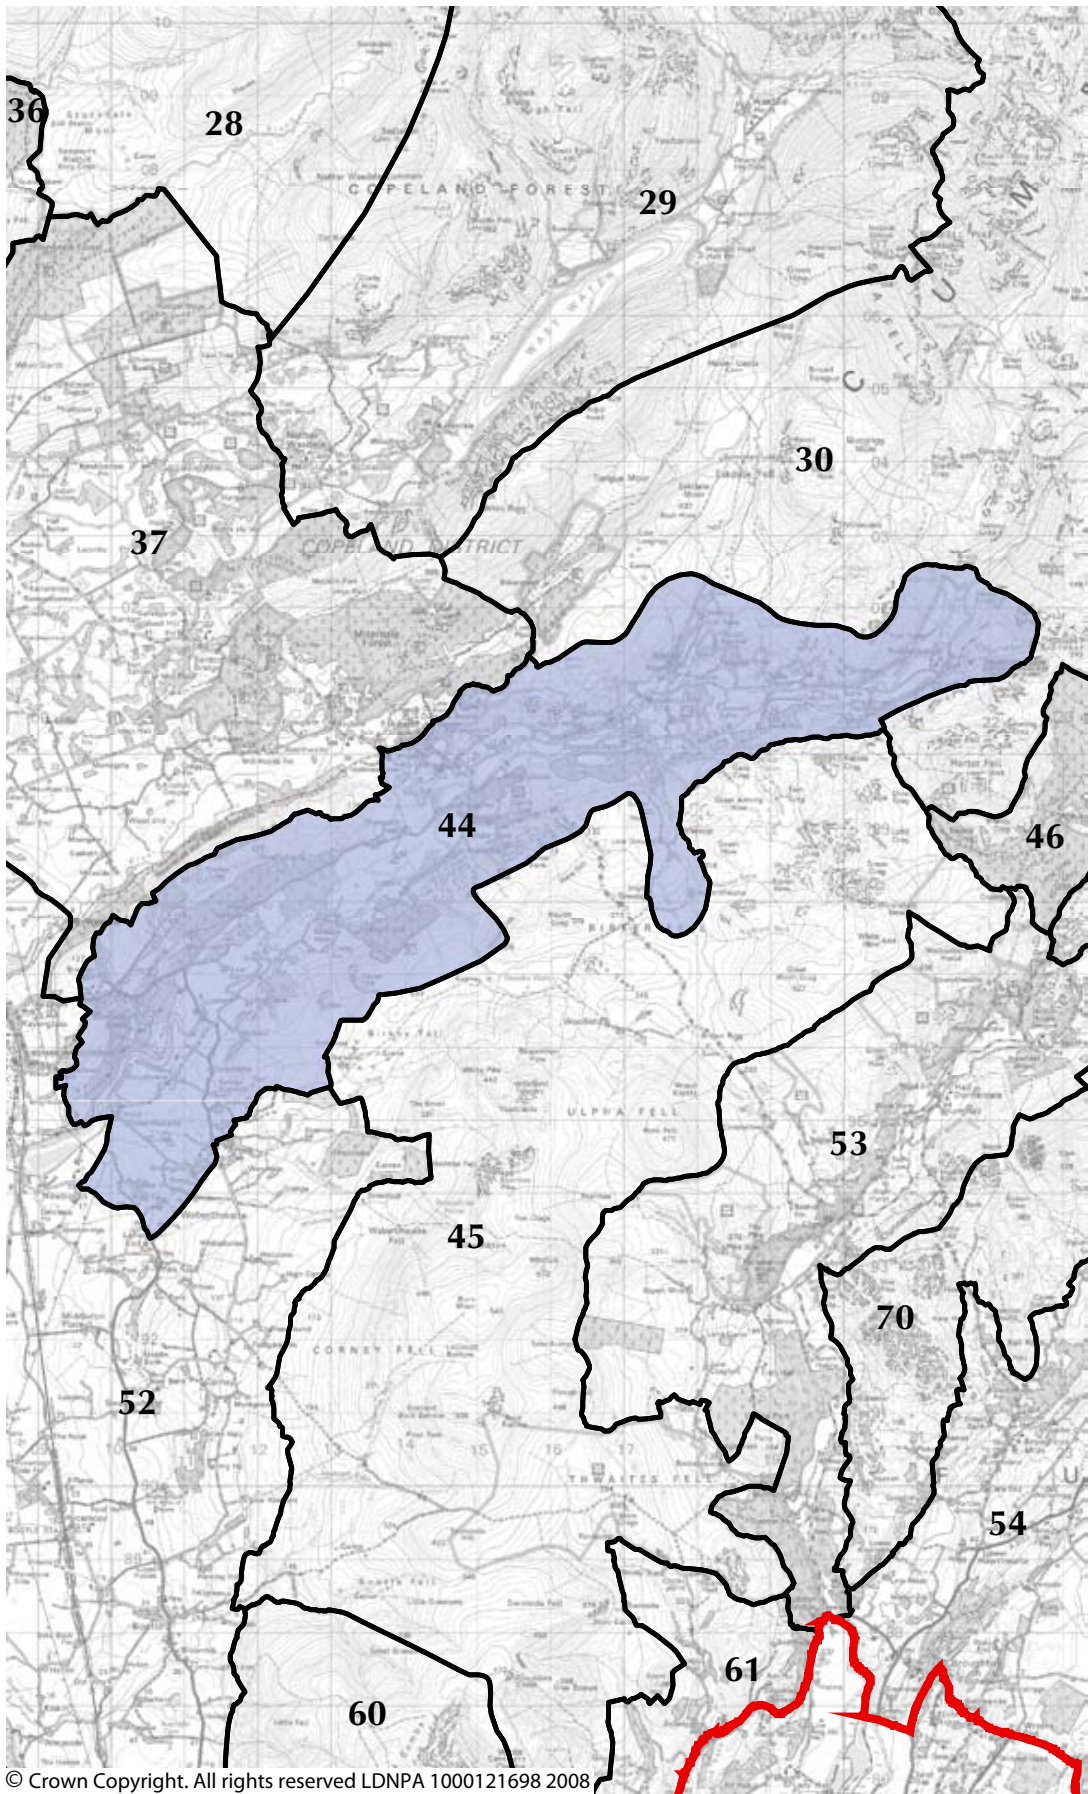

Area of Distinctive Character 42: Kentmere Valley

Lake District National Park Landscape Character Assessment and Guidelines

Area of Distinctive Character 43: Longsleddale Valley

Lake District National Park Landscape Character Assessment and Guidelines

© Crown Copyright. All rights reserved LDNPA 1000121698 2008

Area of Distinctive Character 44: Eskdale

Lake District National Park Landscape Character Assessment and Guidelines

Area of Distinctive Character 45: Ulpha and Corney Fell

Area of Distinctive Character 46: Upper Dunnerdale

Lake District National Park Landscape Character Assessment and Guidelines

© Crown Copyright. All rights reserved LDNPA 1000121698 2008

Area of Distinctive Character 47: Low Furness Fells

Area of Distinctive Character 49: Lower Windermere

© Crown Copyright. All rights reserved LDNPA 1000121698 2008

Area of Distinctive Character 50: Crook

Lake District National Park Landscape Character Assessment and Guidelines