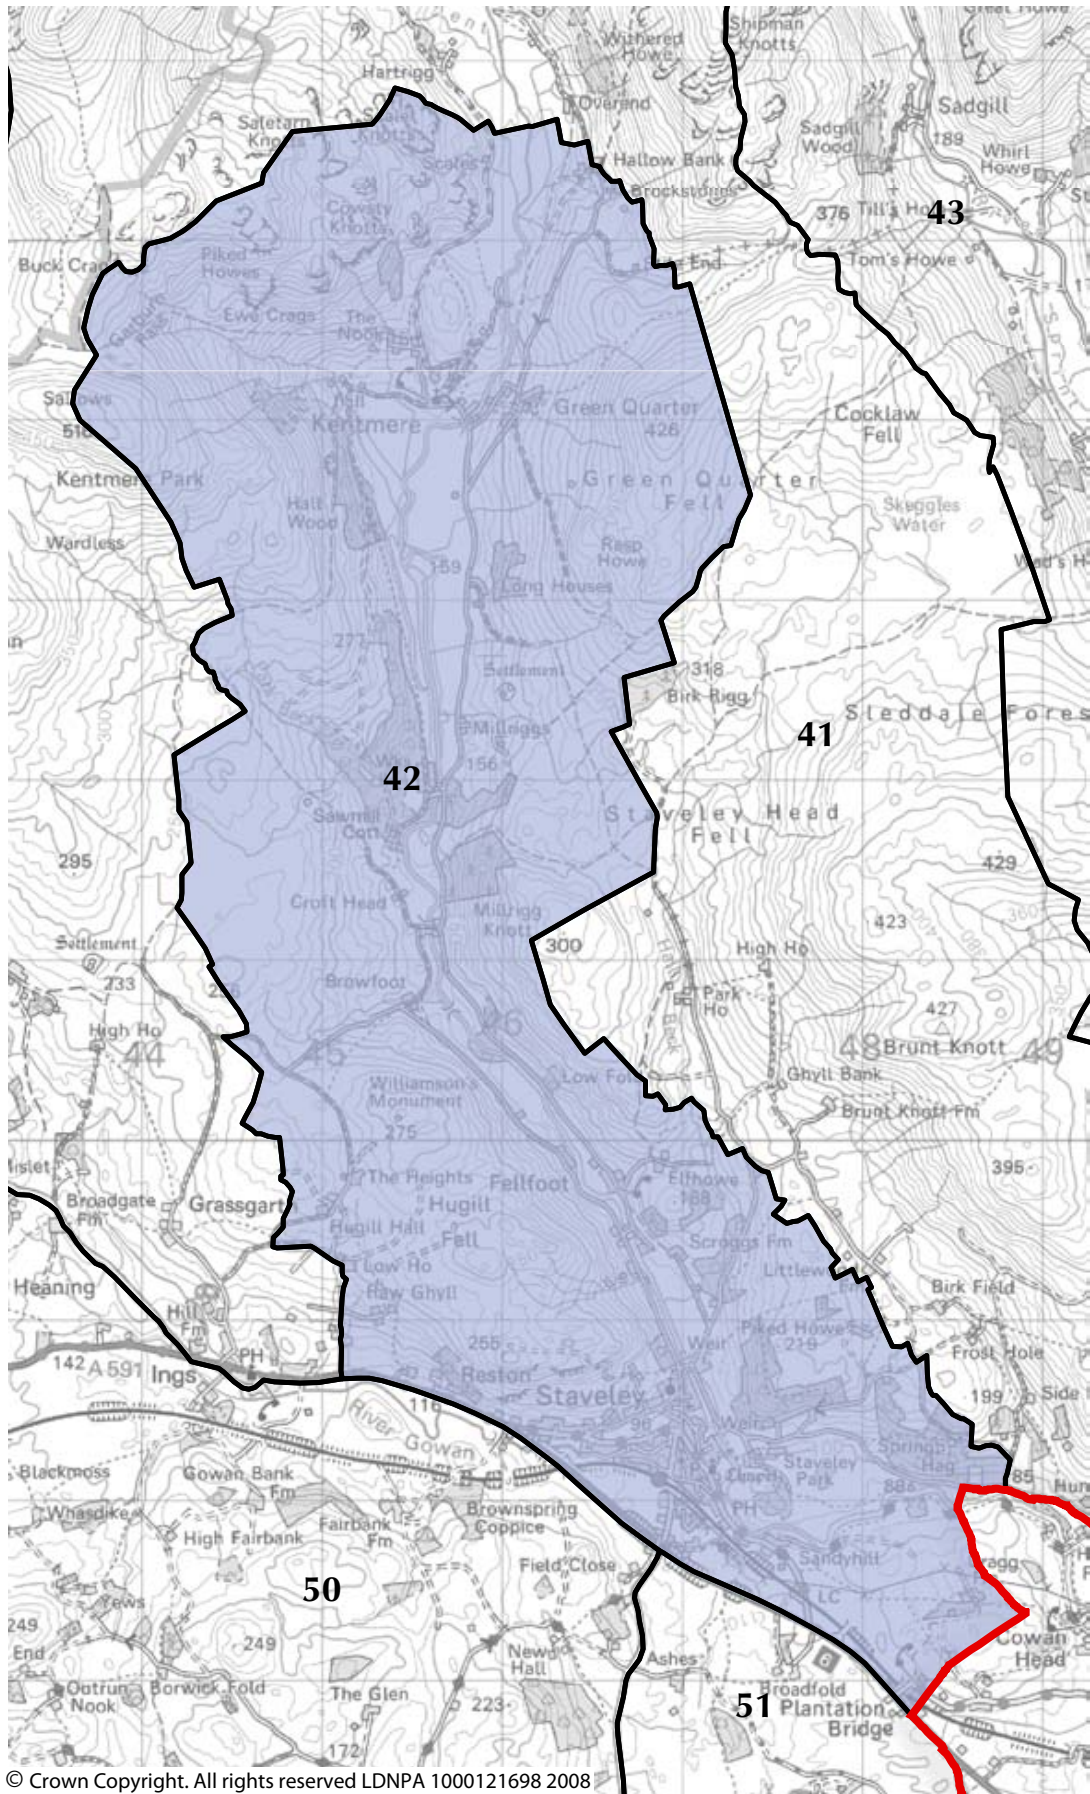

Area of Distinctive Character 41: Kentmere Fells

© Crown Copyright. All rights reserved LDNPA 1000121698 2008

Lake District National Park Landscape Character Assessment and Guidelines