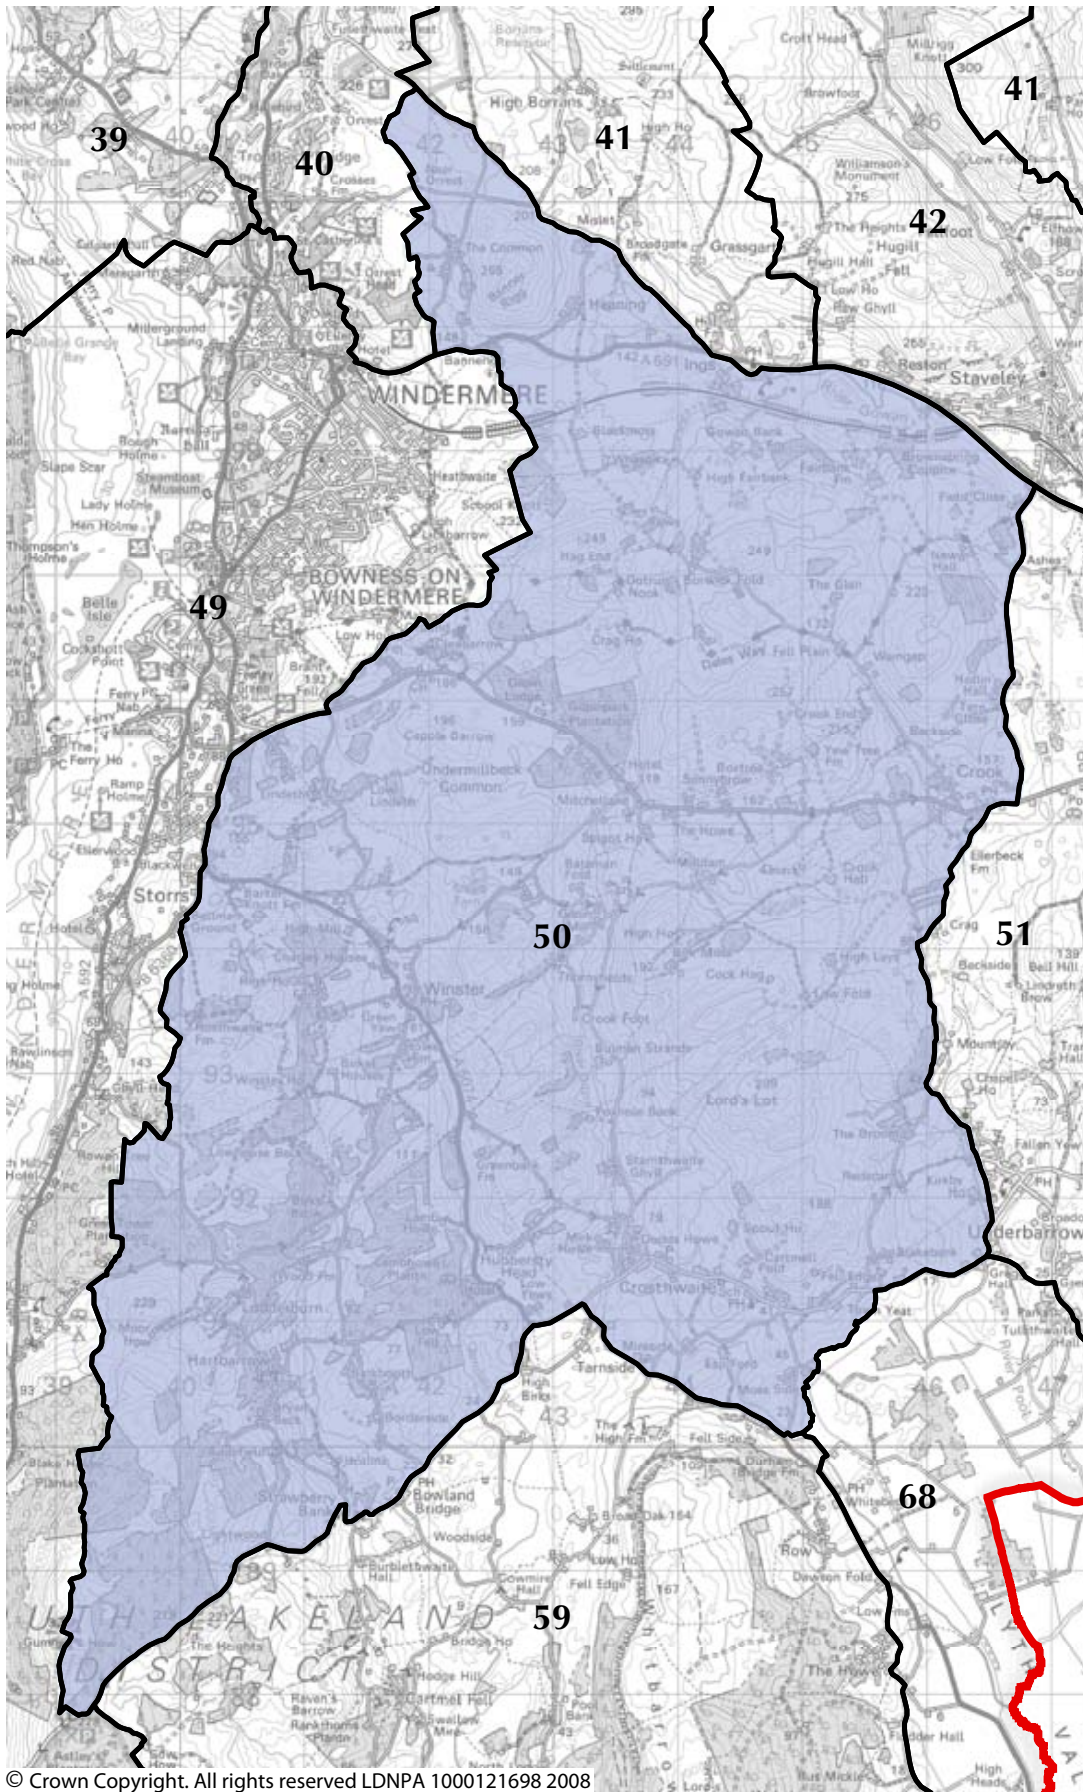

Area of Distinctive Character 42: Kentmere Valley

Lake District National Park Landscape Character Assessment and Guidelines

Area of Distinctive Character 43: Longsleddale Valley

Lake District National Park Landscape Character Assessment and Guidelines

Area of Distinctive Character 46: Upper Dunnerdale

Lake District National Park Landscape Character Assessment and Guidelines

© Crown Copyright. All rights reserved LDNPA 1000121698 2008

Area of Distinctive Character 47: Low Furness Fells

Lake District National Park Landscape Character Assessment and Guidelines

© Crown Copyright. All rights reserved LDNPA 1000121698 2008

Area of Distinctive Character 48: Claife Heights and Latterbarrow

Lake District National Park Landscape Character Assessment and Guidelines

Area of Distinctive Character 49: Lower Windermere

© Crown Copyright. All rights reserved LDNPA 1000121698 2008

Area of Distinctive Character 50: Crook

Lake District National Park Landscape Character Assessment and Guidelines