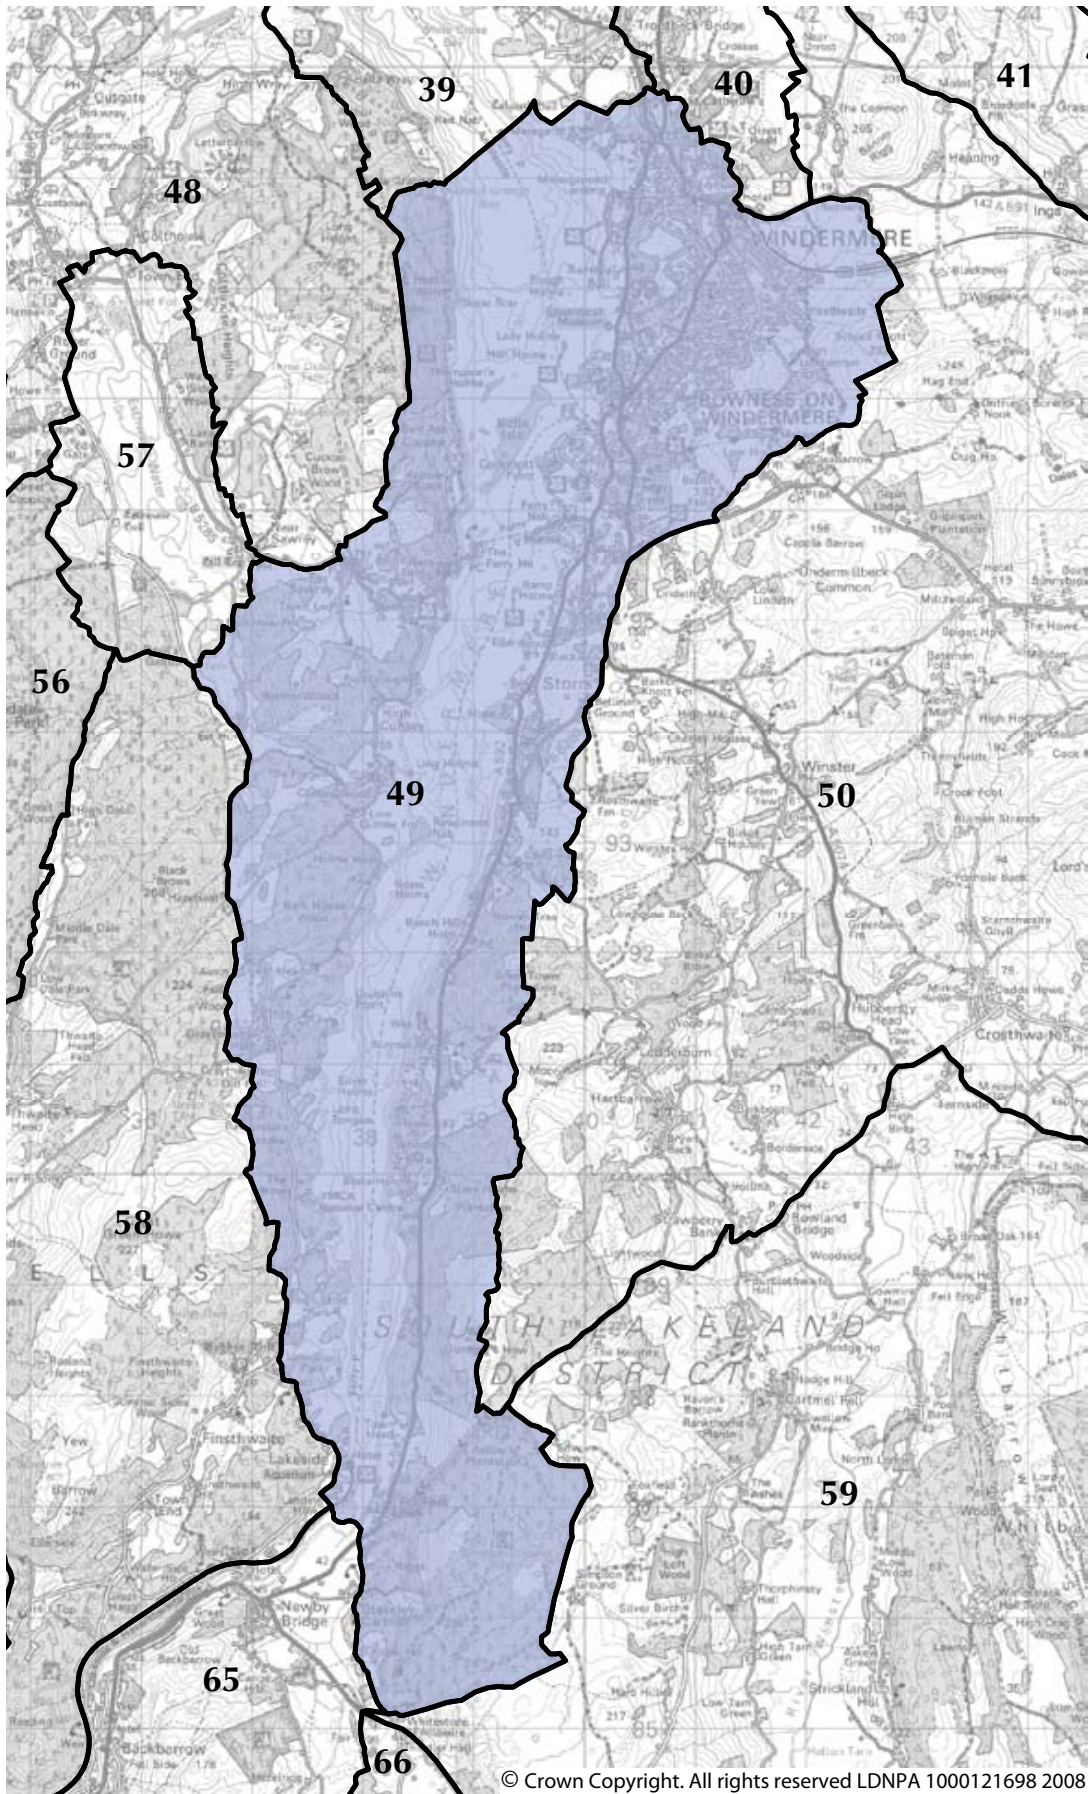

Area of Distinctive Character 46: Upper Dunnerdale

Lake District National Park Landscape Character Assessment and Guidelines

© Crown Copyright. All rights reserved LDNPA 1000121698 2008

Area of Distinctive Character 47: Low Furness Fells

Lake District National Park Landscape Character Assessment and Guidelines

© Crown Copyright. All rights reserved LDNPA 1000121698 2008

Area of Distinctive Character 48: Claife Heights and Latterbarrow

Lake District National Park Landscape Character Assessment and Guidelines

Area of Distinctive Character 49: Lower Windermere

© Crown Copyright. All rights reserved LDNPA 1000121698 2008

Area of Distinctive Character 50: Crook

Lake District National Park Landscape Character Assessment and Guidelines