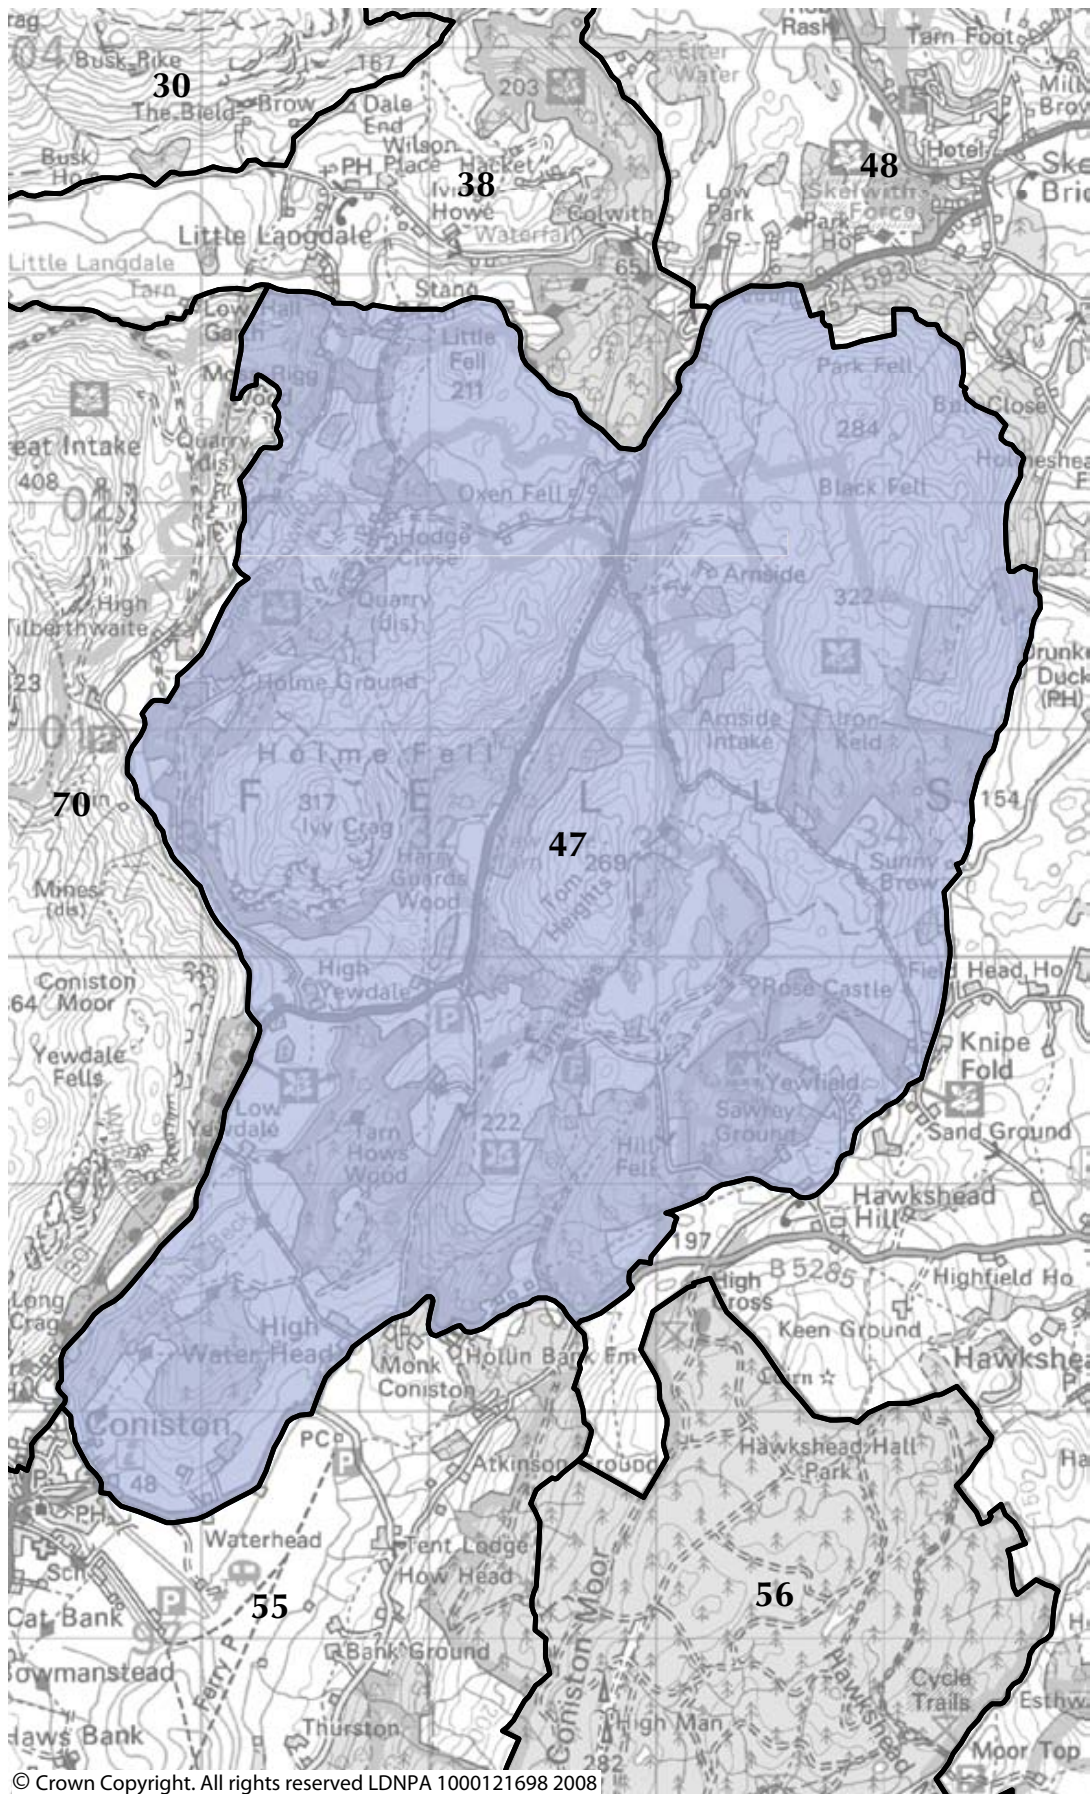

Area of Distinctive Character 42: Kentmere Valley

Lake District National Park Landscape Character Assessment and Guidelines

Area of Distinctive Character 43: Longsleddale Valley

Lake District National Park Landscape Character Assessment and Guidelines

© Crown Copyright. All rights reserved LDNPA 1000121698 2008

Area of Distinctive Character 44: Eskdale

Lake District National Park Landscape Character Assessment and Guidelines

Area of Distinctive Character 45: Ulpha and Corney Fell

Area of Distinctive Character 46: Upper Dunnerdale

Lake District National Park Landscape Character Assessment and Guidelines

© Crown Copyright. All rights reserved LDNPA 1000121698 2008

Area of Distinctive Character 47: Low Furness Fells

Area of Distinctive Character 49: Lower Windermere

© Crown Copyright. All rights reserved LDNPA 1000121698 2008

Area of Distinctive Character 50: Crook

Lake District National Park Landscape Character Assessment and Guidelines