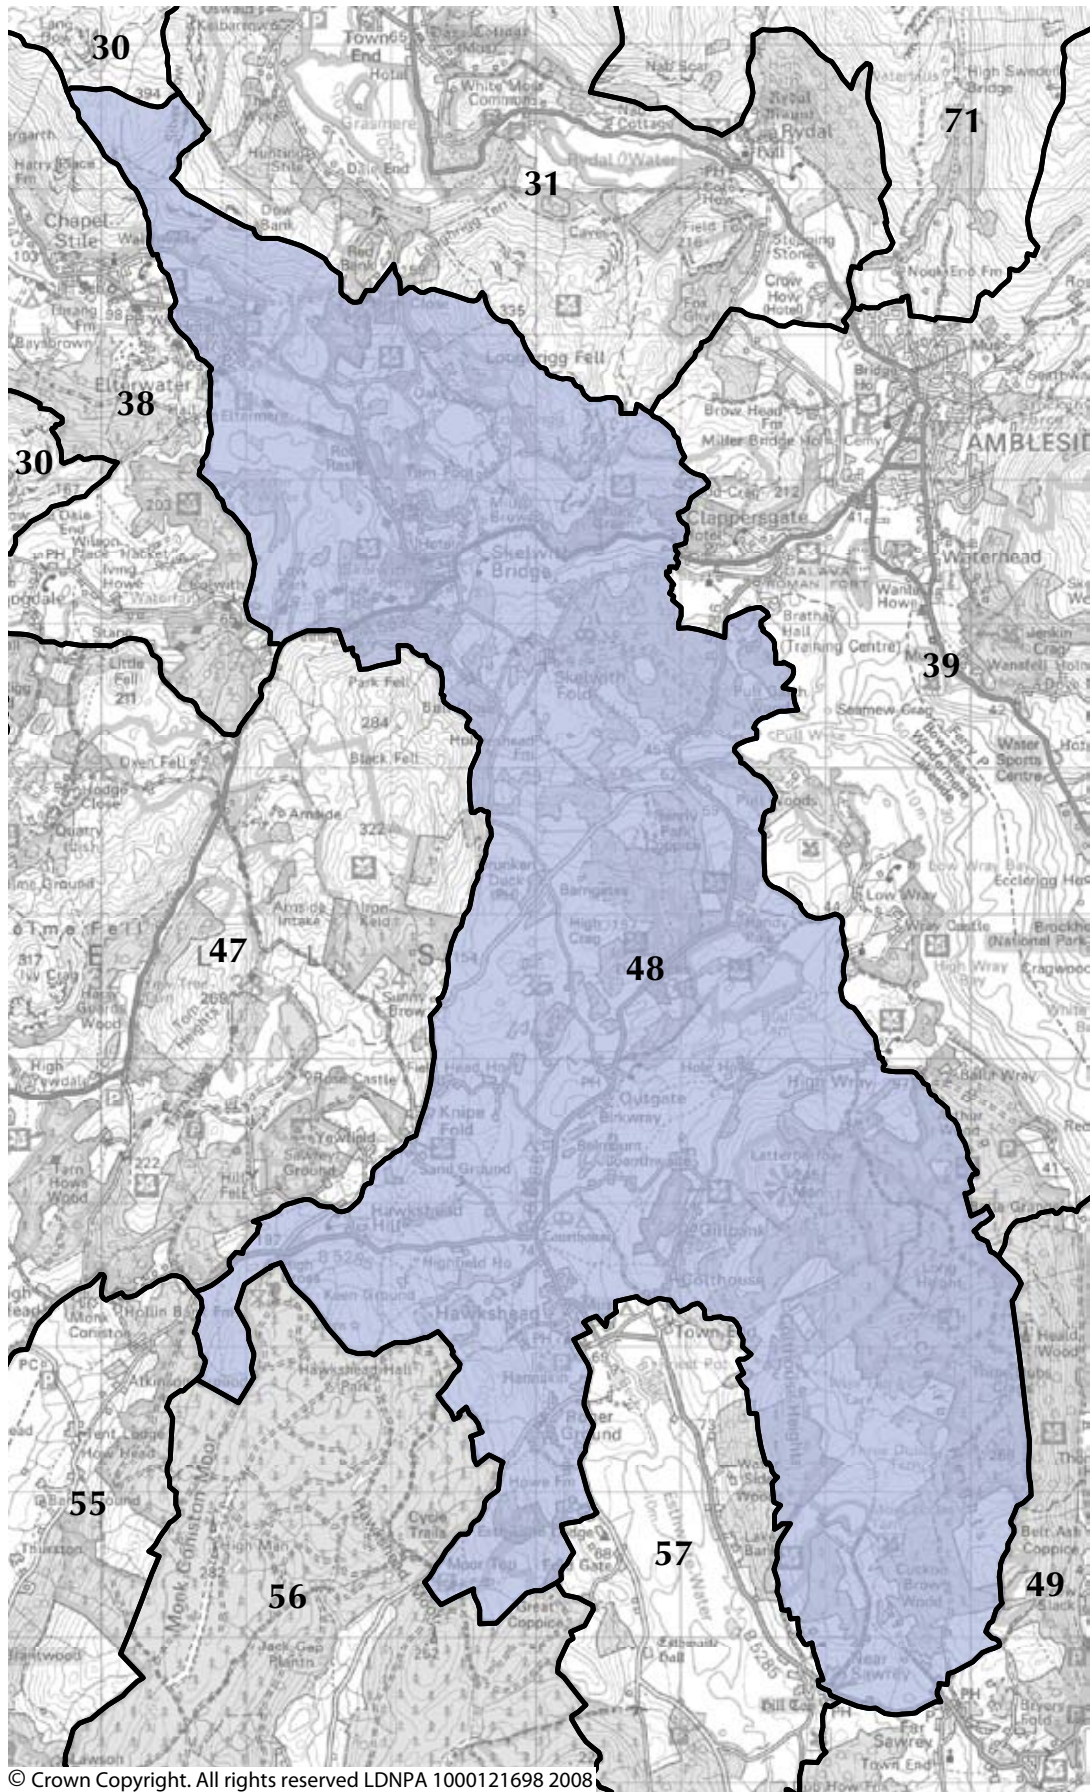

Area of Distinctive Character 42: Kentmere Valley

Lake District National Park Landscape Character Assessment and Guidelines

Area of Distinctive Character 43: Longsleddale Valley

Lake District National Park Landscape Character Assessment and Guidelines

Area of Distinctive Character 46: Upper Dunnerdale

Lake District National Park Landscape Character Assessment and Guidelines

© Crown Copyright. All rights reserved LDNPA 1000121698 2008

Area of Distinctive Character 47: Low Furness Fells

Lake District National Park Landscape Character Assessment and Guidelines

© Crown Copyright. All rights reserved LDNPA 1000121698 2008

Area of Distinctive Character 48: Claife Heights and Latterbarrow

Lake District National Park Landscape Character Assessment and Guidelines

Area of Distinctive Character 49: Lower Windermere

© Crown Copyright. All rights reserved LDNPA 1000121698 2008

Area of Distinctive Character 50: Crook

Lake District National Park Landscape Character Assessment and Guidelines