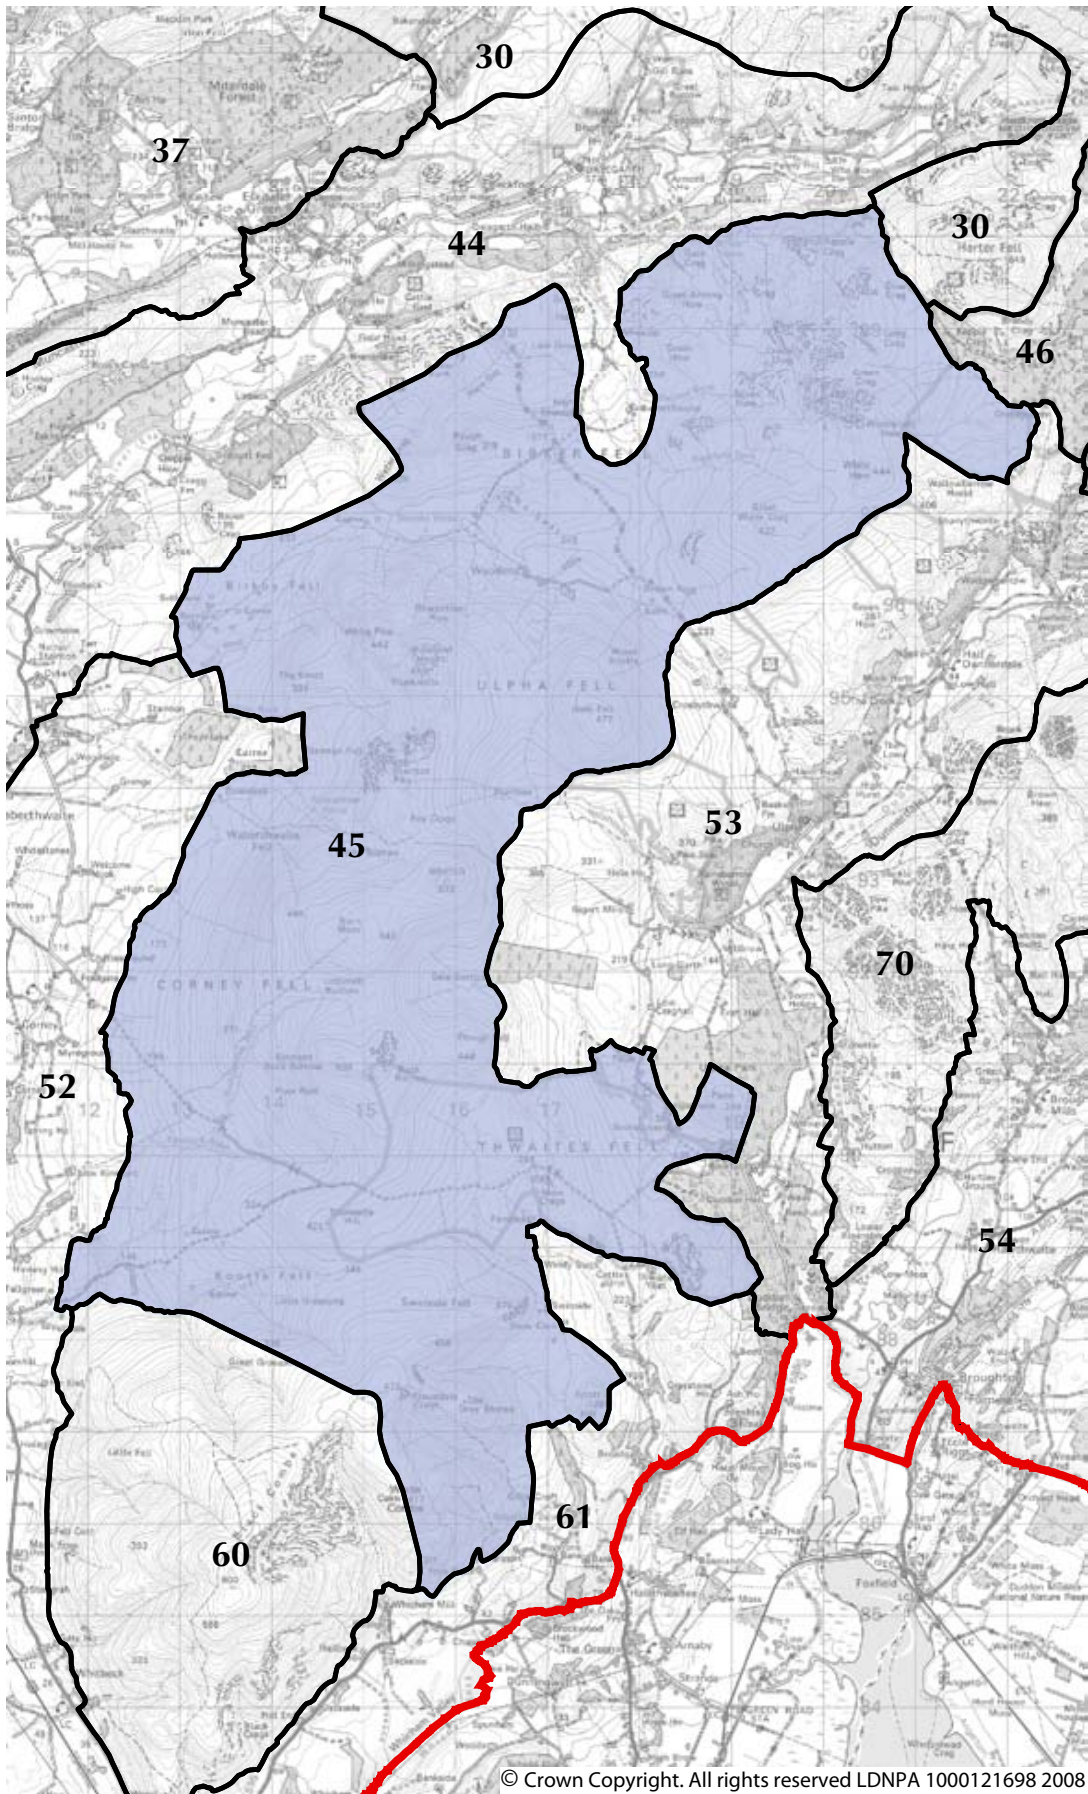

Area of Distinctive Character 42: Kentmere Valley

Lake District National Park Landscape Character Assessment and Guidelines

Area of Distinctive Character 43: Longsleddale Valley

Lake District National Park Landscape Character Assessment and Guidelines

© Crown Copyright. All rights reserved LDNPA 1000121698 2008

Area of Distinctive Character 44: Eskdale

Lake District National Park Landscape Character Assessment and Guidelines

Area of Distinctive Character 45: Ulpha and Corney Fell

Area of Distinctive Character 46: Upper Dunnerdale

Lake District National Park Landscape Character Assessment and Guidelines

© Crown Copyright. All rights reserved LDNPA 1000121698 2008

Area of Distinctive Character 47: Low Furness Fells

Area of Distinctive Character 49: Lower Windermere

© Crown Copyright. All rights reserved LDNPA 1000121698 2008

Area of Distinctive Character 50: Crook

Lake District National Park Landscape Character Assessment and Guidelines