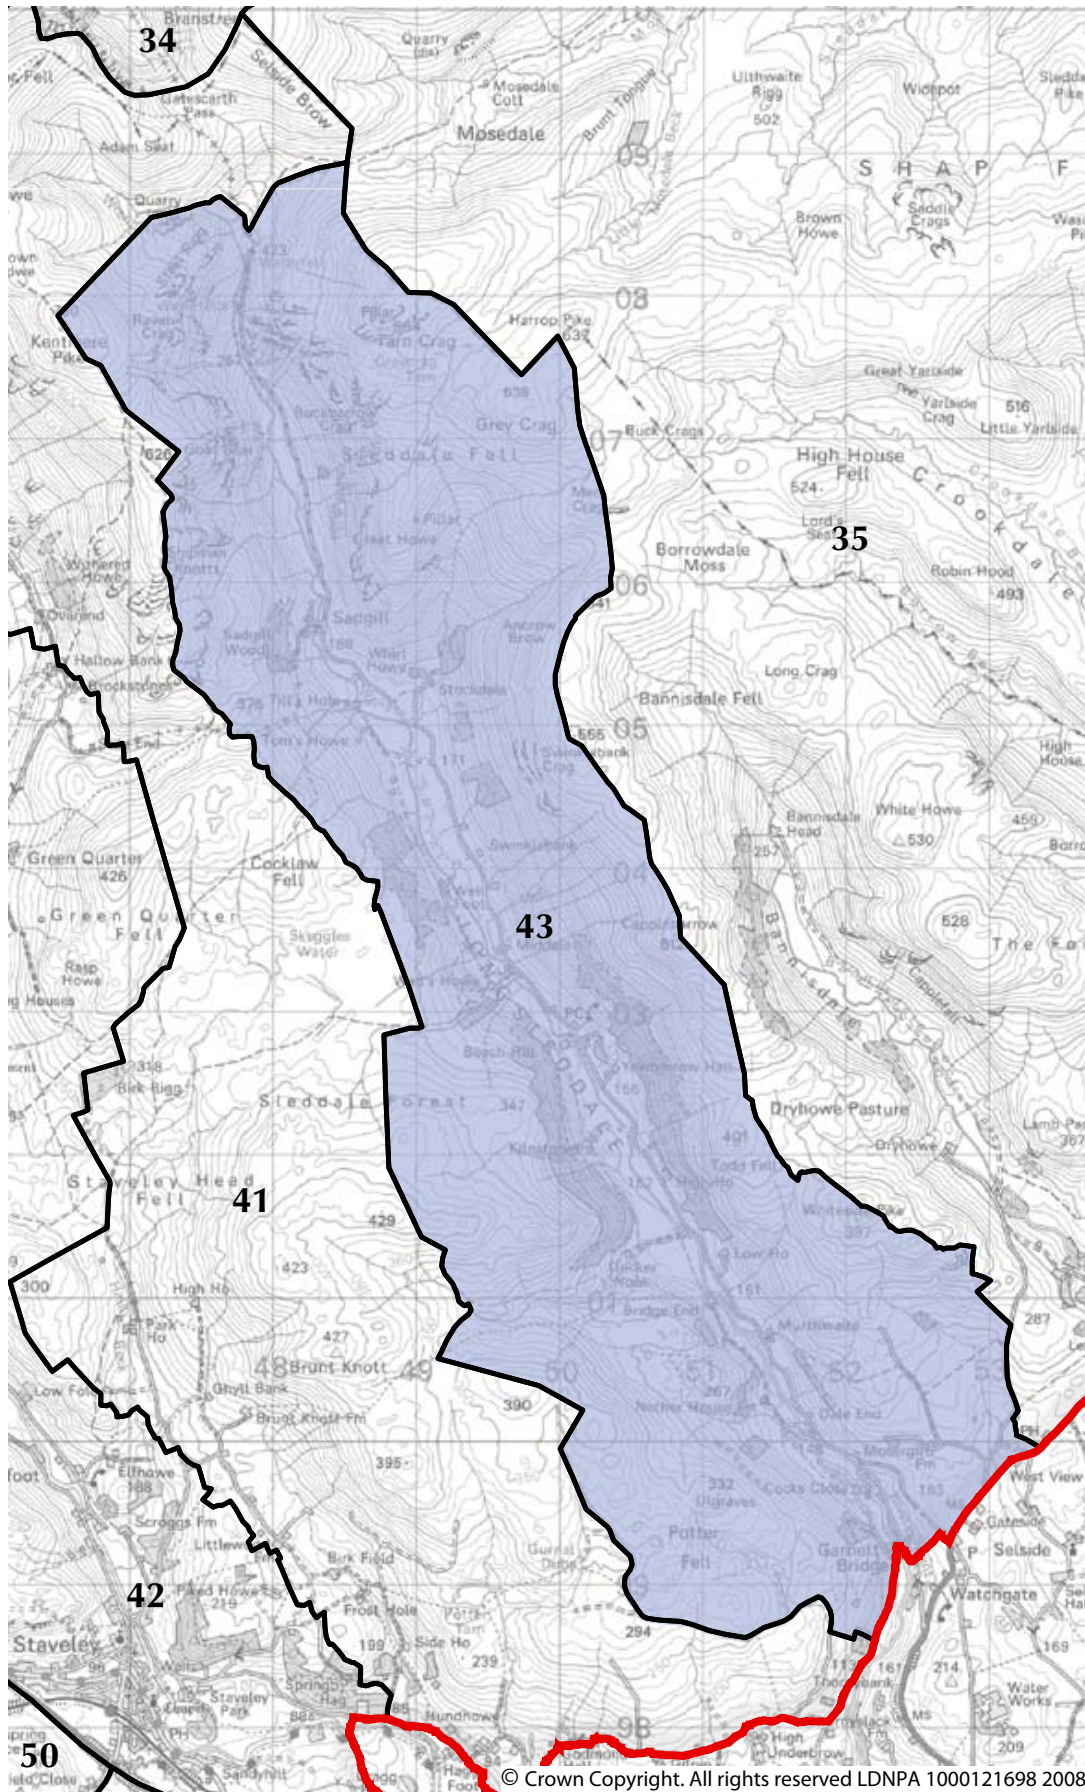

Area of Distinctive Character 42: Kentmere Valley

Lake District National Park Landscape Character Assessment and Guidelines

Area of Distinctive Character 43: Longsleddale Valley

Lake District National Park Landscape Character Assessment and Guidelines

© Crown Copyright. All rights reserved LDNPA 1000121698 2008

Area of Distinctive Character 44: Eskdale

Lake District National Park Landscape Character Assessment and Guidelines

Area of Distinctive Character 45: Ulpha and Corney Fell

Area of Distinctive Character 46: Upper Dunnerdale

Lake District National Park Landscape Character Assessment and Guidelines

© Crown Copyright. All rights reserved LDNPA 1000121698 2008

Area of Distinctive Character 47: Low Furness Fells

Area of Distinctive Character 49: Lower Windermere

© Crown Copyright. All rights reserved LDNPA 1000121698 2008

Area of Distinctive Character 50: Crook

Lake District National Park Landscape Character Assessment and Guidelines