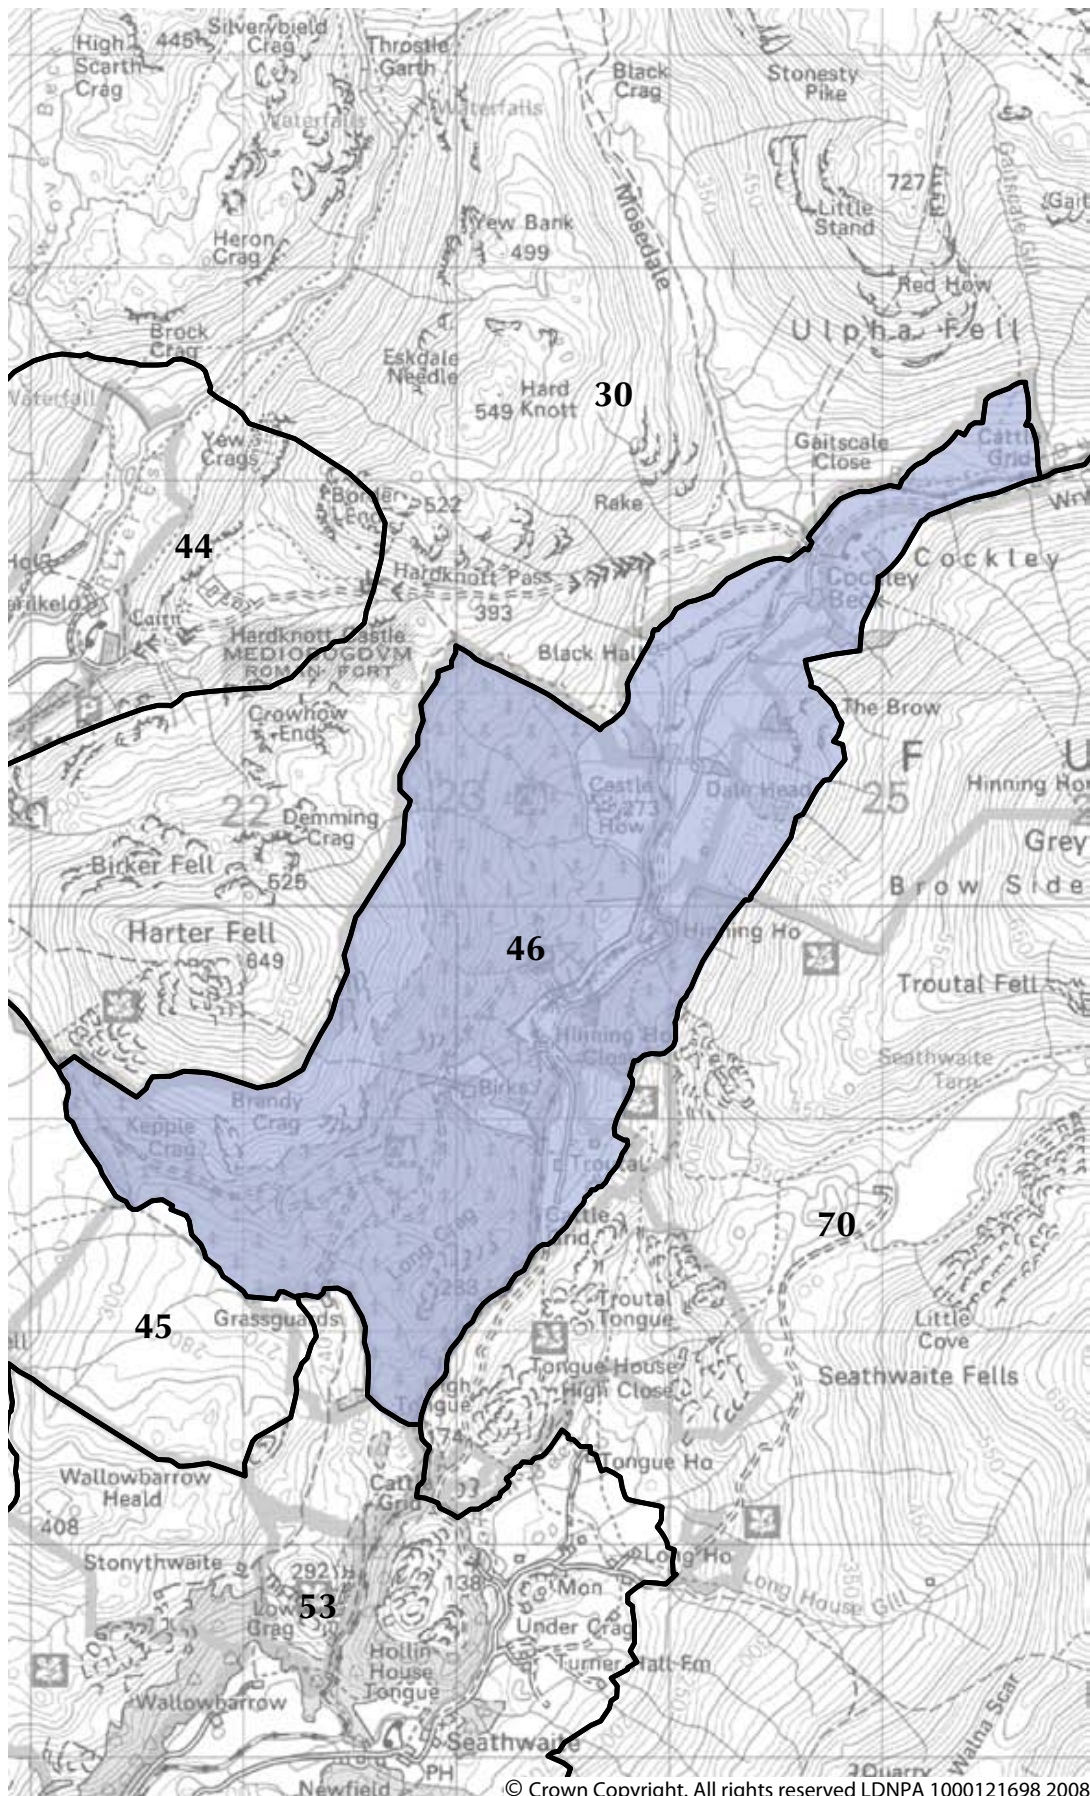

Area of Distinctive Character 42: Kentmere Valley

Lake District National Park Landscape Character Assessment and Guidelines

Area of Distinctive Character 43: Longsleddale Valley

Lake District National Park Landscape Character Assessment and Guidelines

© Crown Copyright. All rights reserved LDNPA 1000121698 2008

Area of Distinctive Character 44: Eskdale

Lake District National Park Landscape Character Assessment and Guidelines

Area of Distinctive Character 45: Ulpha and Corney Fell

Area of Distinctive Character 46: Upper Dunnerdale

Lake District National Park Landscape Character Assessment and Guidelines

© Crown Copyright. All rights reserved LDNPA 1000121698 2008

Area of Distinctive Character 47: Low Furness Fells

Area of Distinctive Character 49: Lower Windermere

© Crown Copyright. All rights reserved LDNPA 1000121698 2008

Area of Distinctive Character 50: Crook

Lake District National Park Landscape Character Assessment and Guidelines