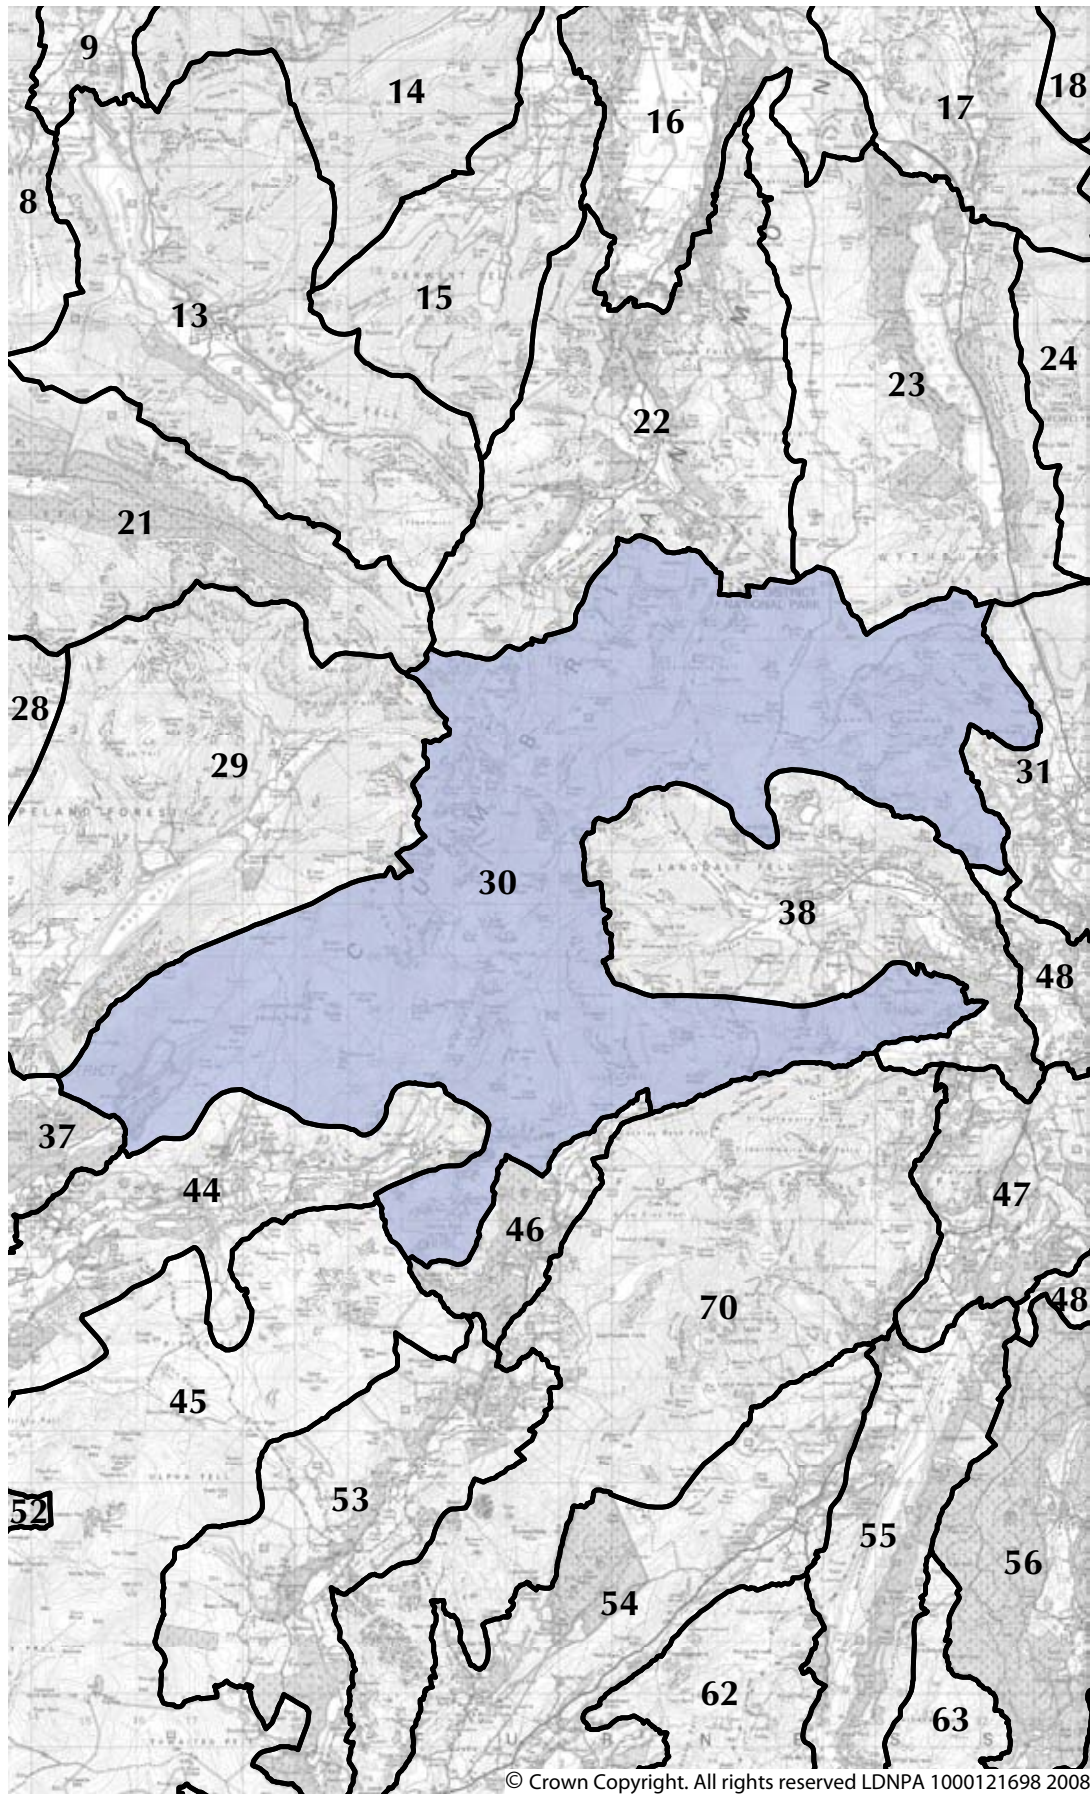

Area of Distinctive Character 22: Borrowdale

Area of Distinctive Character 23: Thirlmere

© Crown Copyright. All rights reserved LDNPA 1000121698 2008

Area of Distinctive Character 24: Helvellyn Range

Area of Distinctive Character 25: Ullswater

Area of Distinctive Character 27: Lowther Valley

Lake District National Park Landscape Character Assessment and Guidelines

© Crown Copyright. All rights reserved LDNPA 1000121698 2008

Area of Distinctive Character 28: Kinniside Common

Lake District National Park Landscape Character Assessment and Guidelines

Area of Distinctive Character 29: Wastwater & Wasdale

© Crown Copyright. All rights reserved LDNPA 1000121698 2008

Area of Distinctive Character 30: Scafell Massif