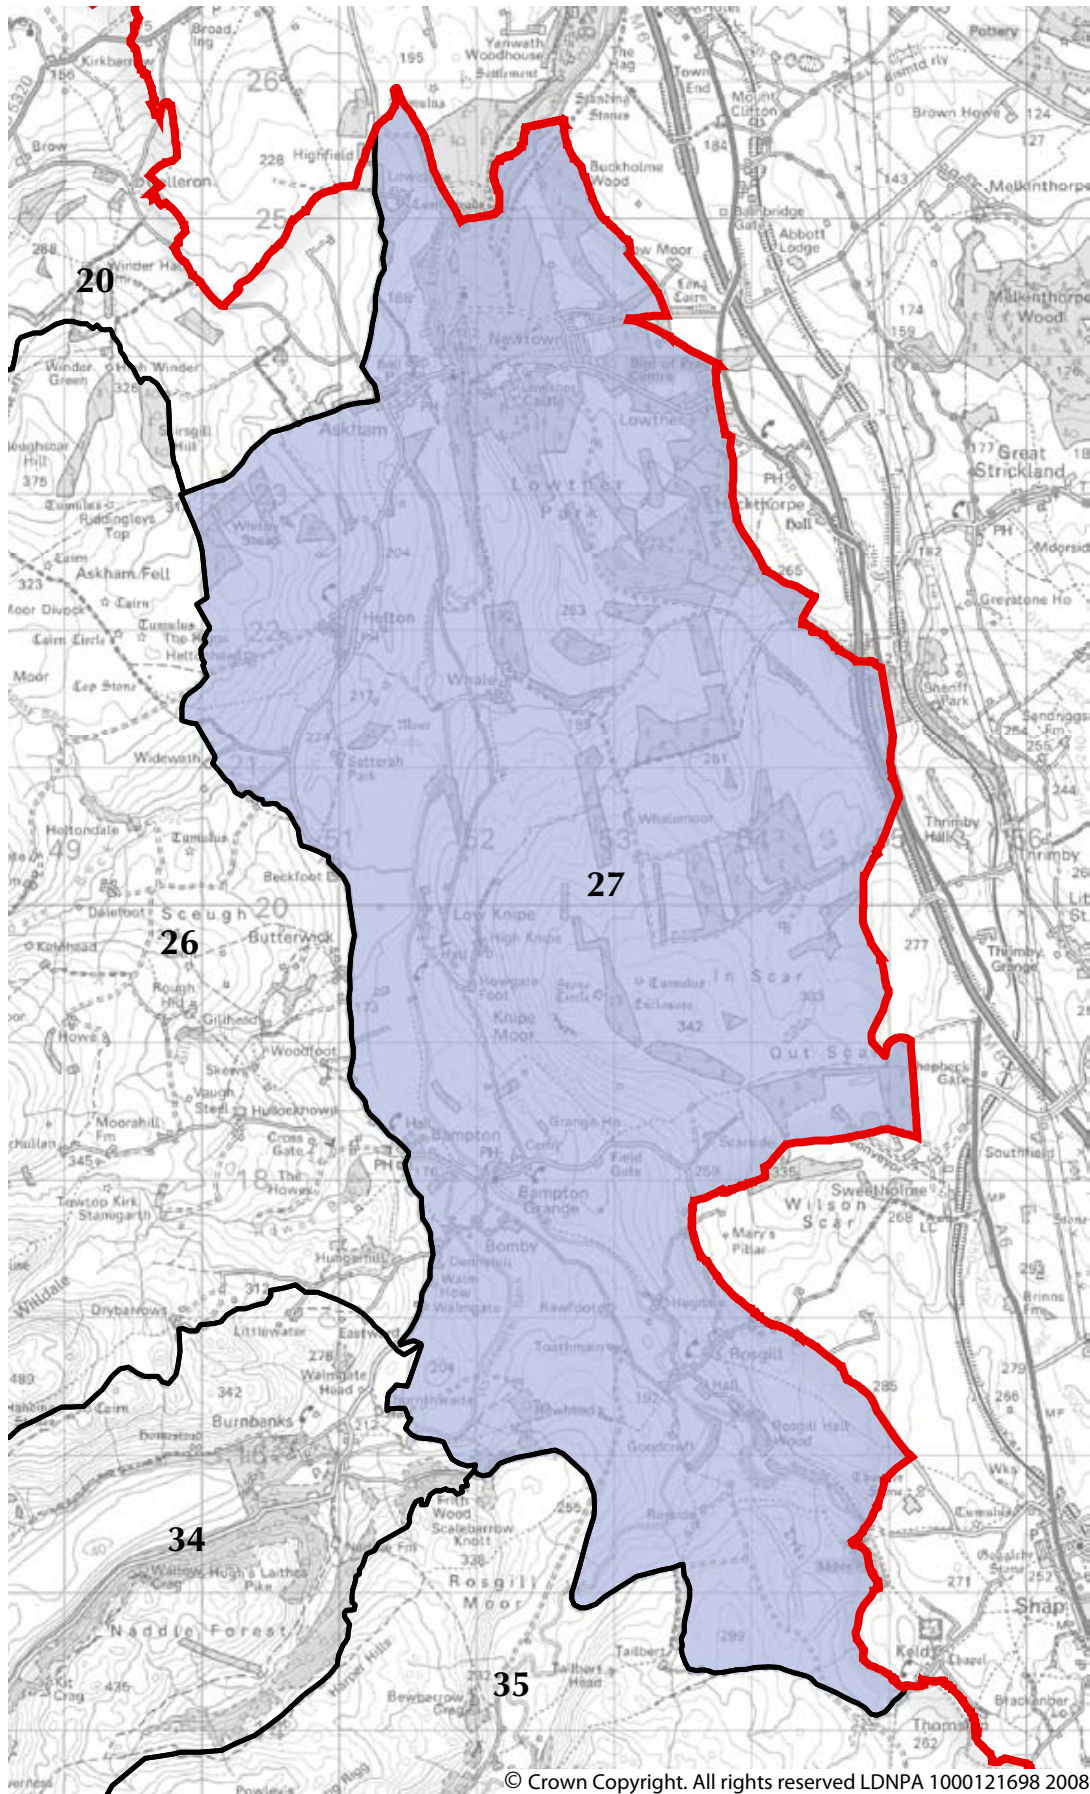

Area of Distinctive Character 26: Bampton Common

© Crown Copyright. All rights reserved LDNPA 1000121698 2008

Lake District National Park Landscape Character Assessment and Guidelines