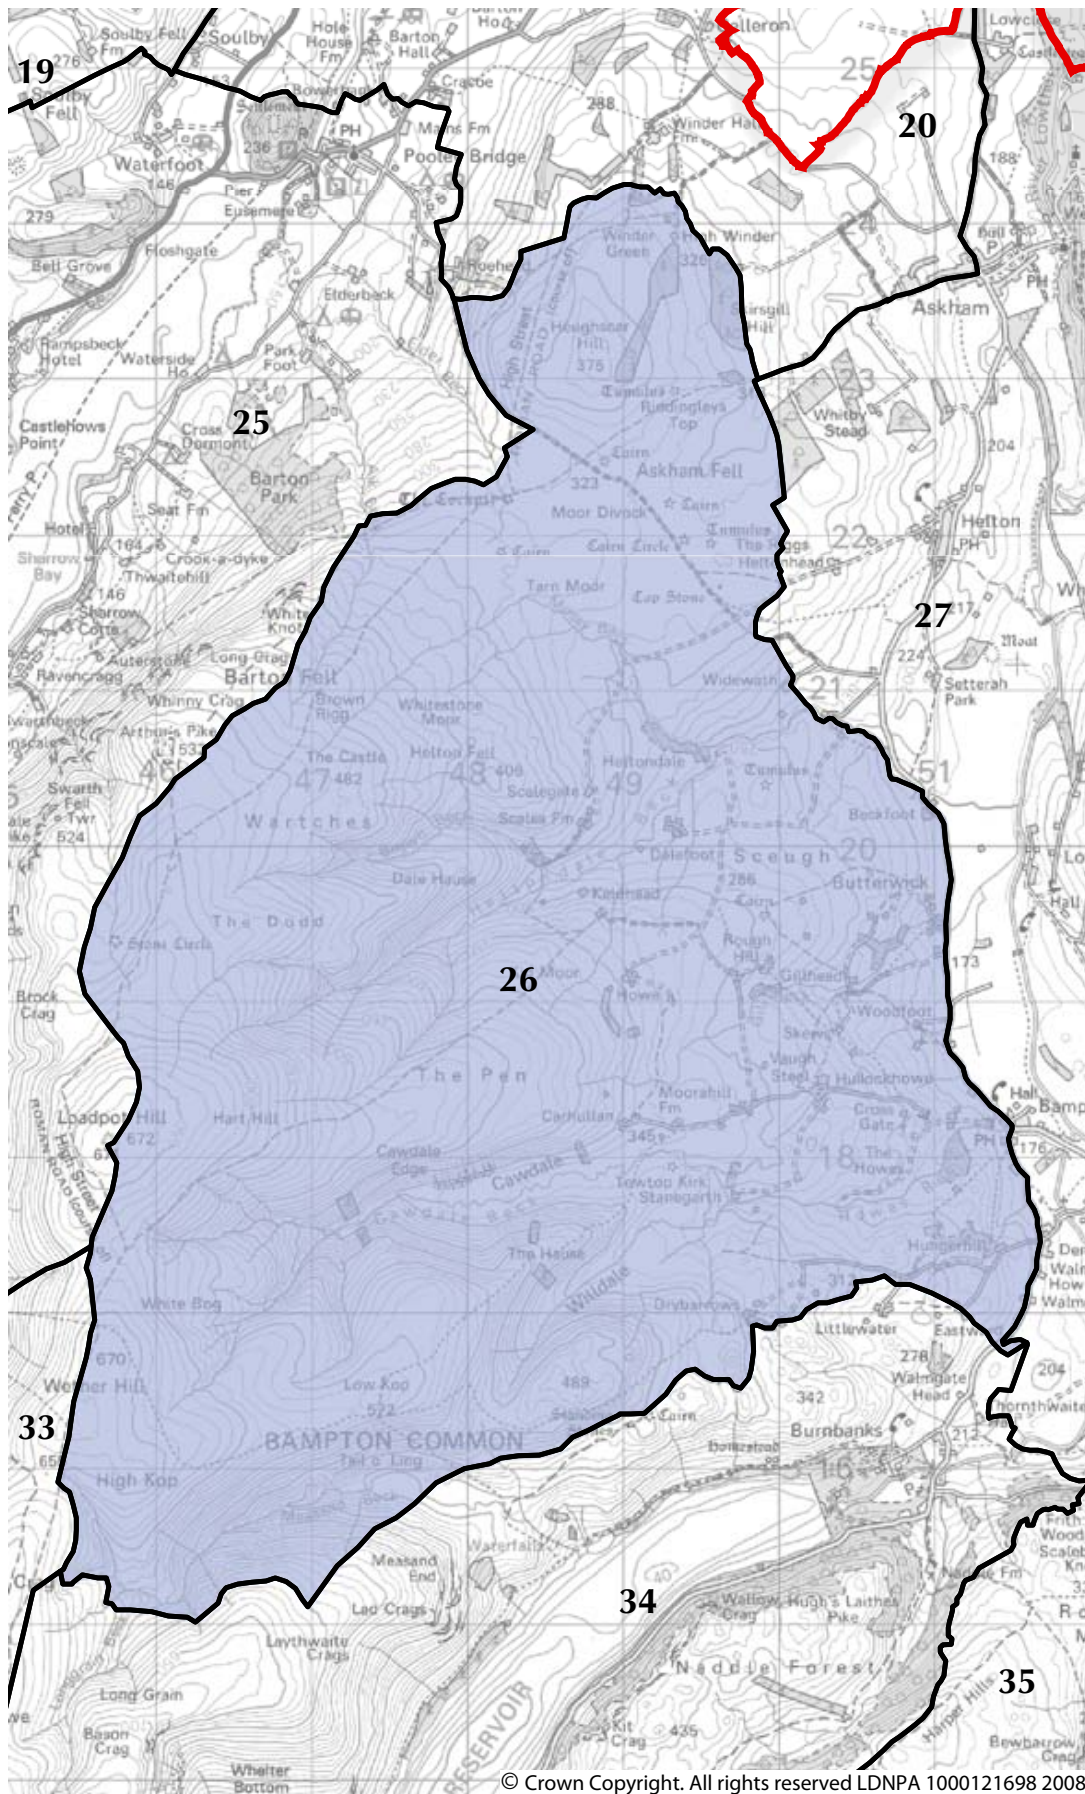

© Crown Copyright. All rights reserved LDNPA 1000121698 2008

Area of Distinctive Character 21: Ennerdale

Lake District National Park Landscape Character Assessment and Guidelines

© Crown Copyright. All rights reserved LDNPA 1000121698 2008

Area of Distinctive Character 22: Borrowdale

Area of Distinctive Character 23: Thirlmere

© Crown Copyright. All rights reserved LDNPA 1000121698 2008

Area of Distinctive Character 24: Helvellyn Range

Area of Distinctive Character 25: Ullswater

Area of Distinctive Character 27: Lowther Valley

Lake District National Park Landscape Character Assessment and Guidelines

© Crown Copyright. All rights reserved LDNPA 1000121698 2008

Area of Distinctive Character 28: Kinniside Common

Lake District National Park Landscape Character Assessment and Guidelines

Area of Distinctive Character 29: Wastwater & Wasdale

© Crown Copyright. All rights reserved LDNPA 1000121698 2008

Area of Distinctive Character 30: Scafell Massif