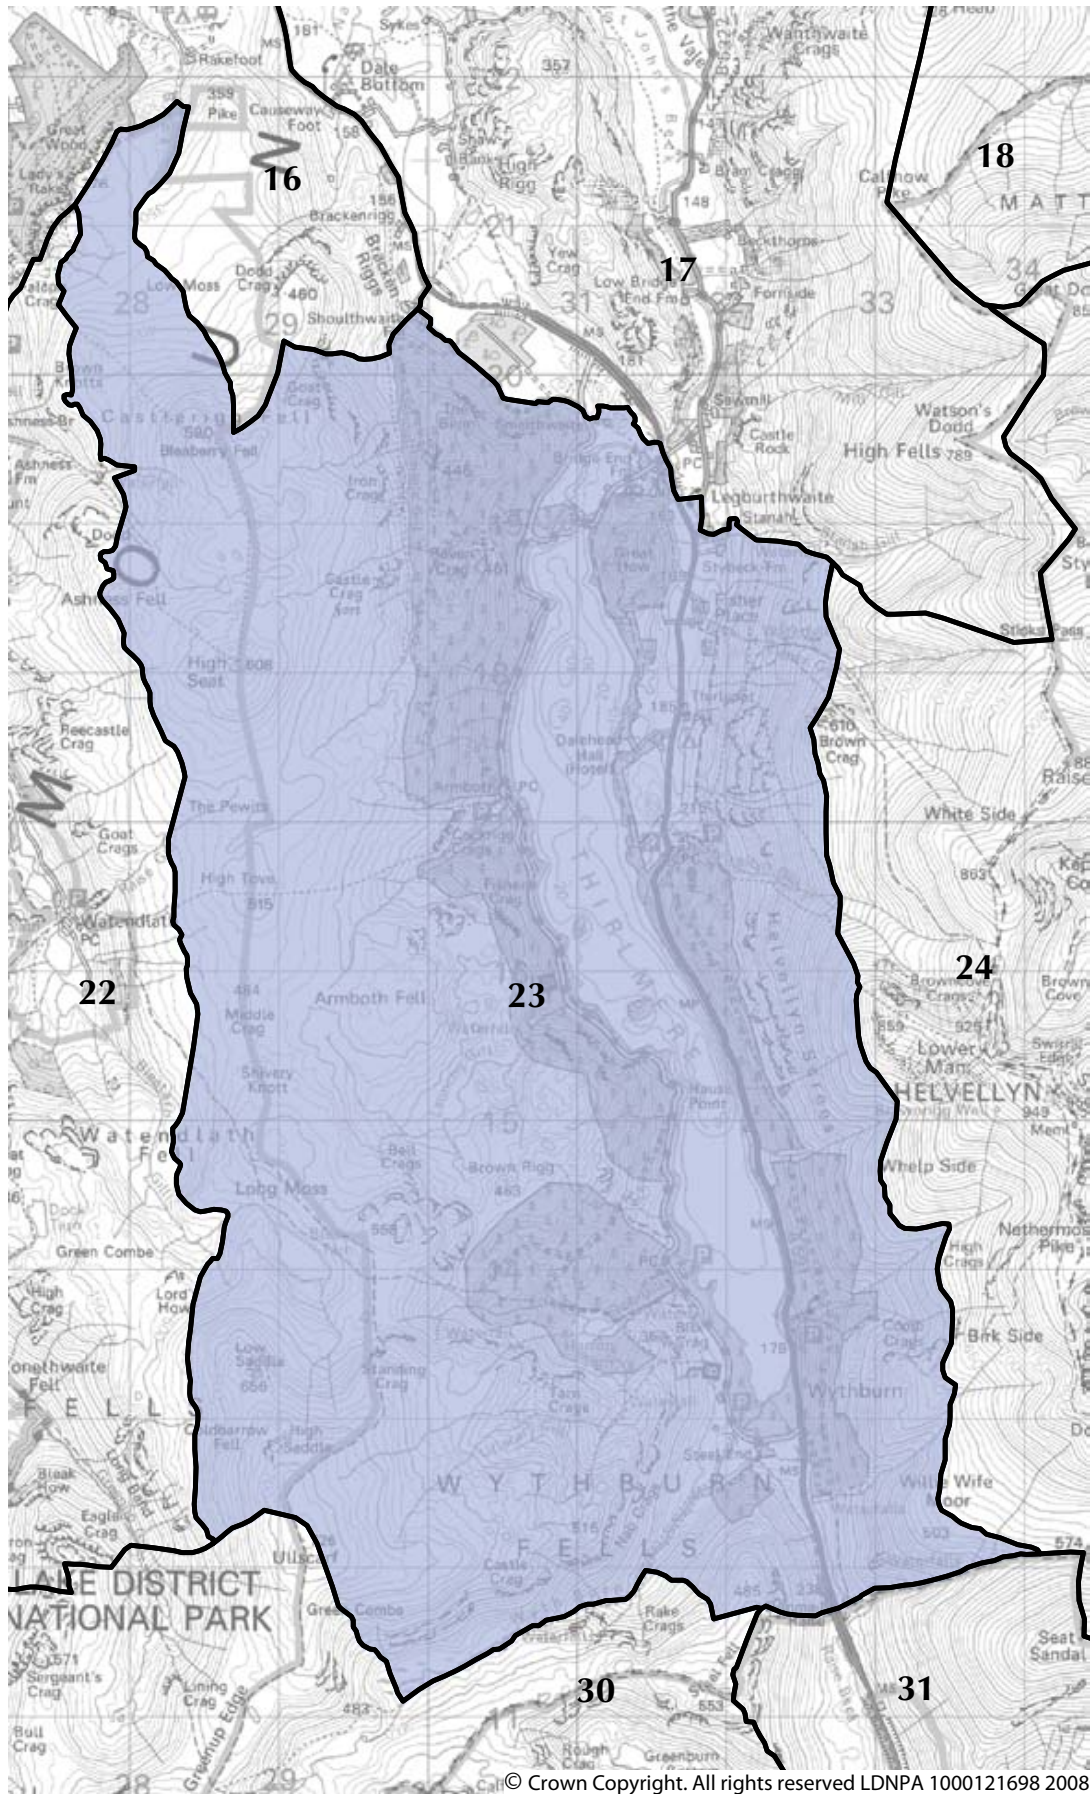

© Crown Copyright. All rights reserved LDNPA 1000121698 2008

Area of Distinctive Character 21: Ennerdale

Lake District National Park Landscape Character Assessment and Guidelines

© Crown Copyright. All rights reserved LDNPA 1000121698 2008

Area of Distinctive Character 22: Borrowdale

Area of Distinctive Character 23: Thirlmere

© Crown Copyright. All rights reserved LDNPA 1000121698 2008

Area of Distinctive Character 24: Helvellyn Range

Area of Distinctive Character 25: Ullswater

Area of Distinctive Character 27: Lowther Valley

Lake District National Park Landscape Character Assessment and Guidelines

© Crown Copyright. All rights reserved LDNPA 1000121698 2008

Area of Distinctive Character 28: Kinniside Common

Lake District National Park Landscape Character Assessment and Guidelines

Area of Distinctive Character 29: Wastwater & Wasdale

© Crown Copyright. All rights reserved LDNPA 1000121698 2008

Area of Distinctive Character 30: Scafell Massif