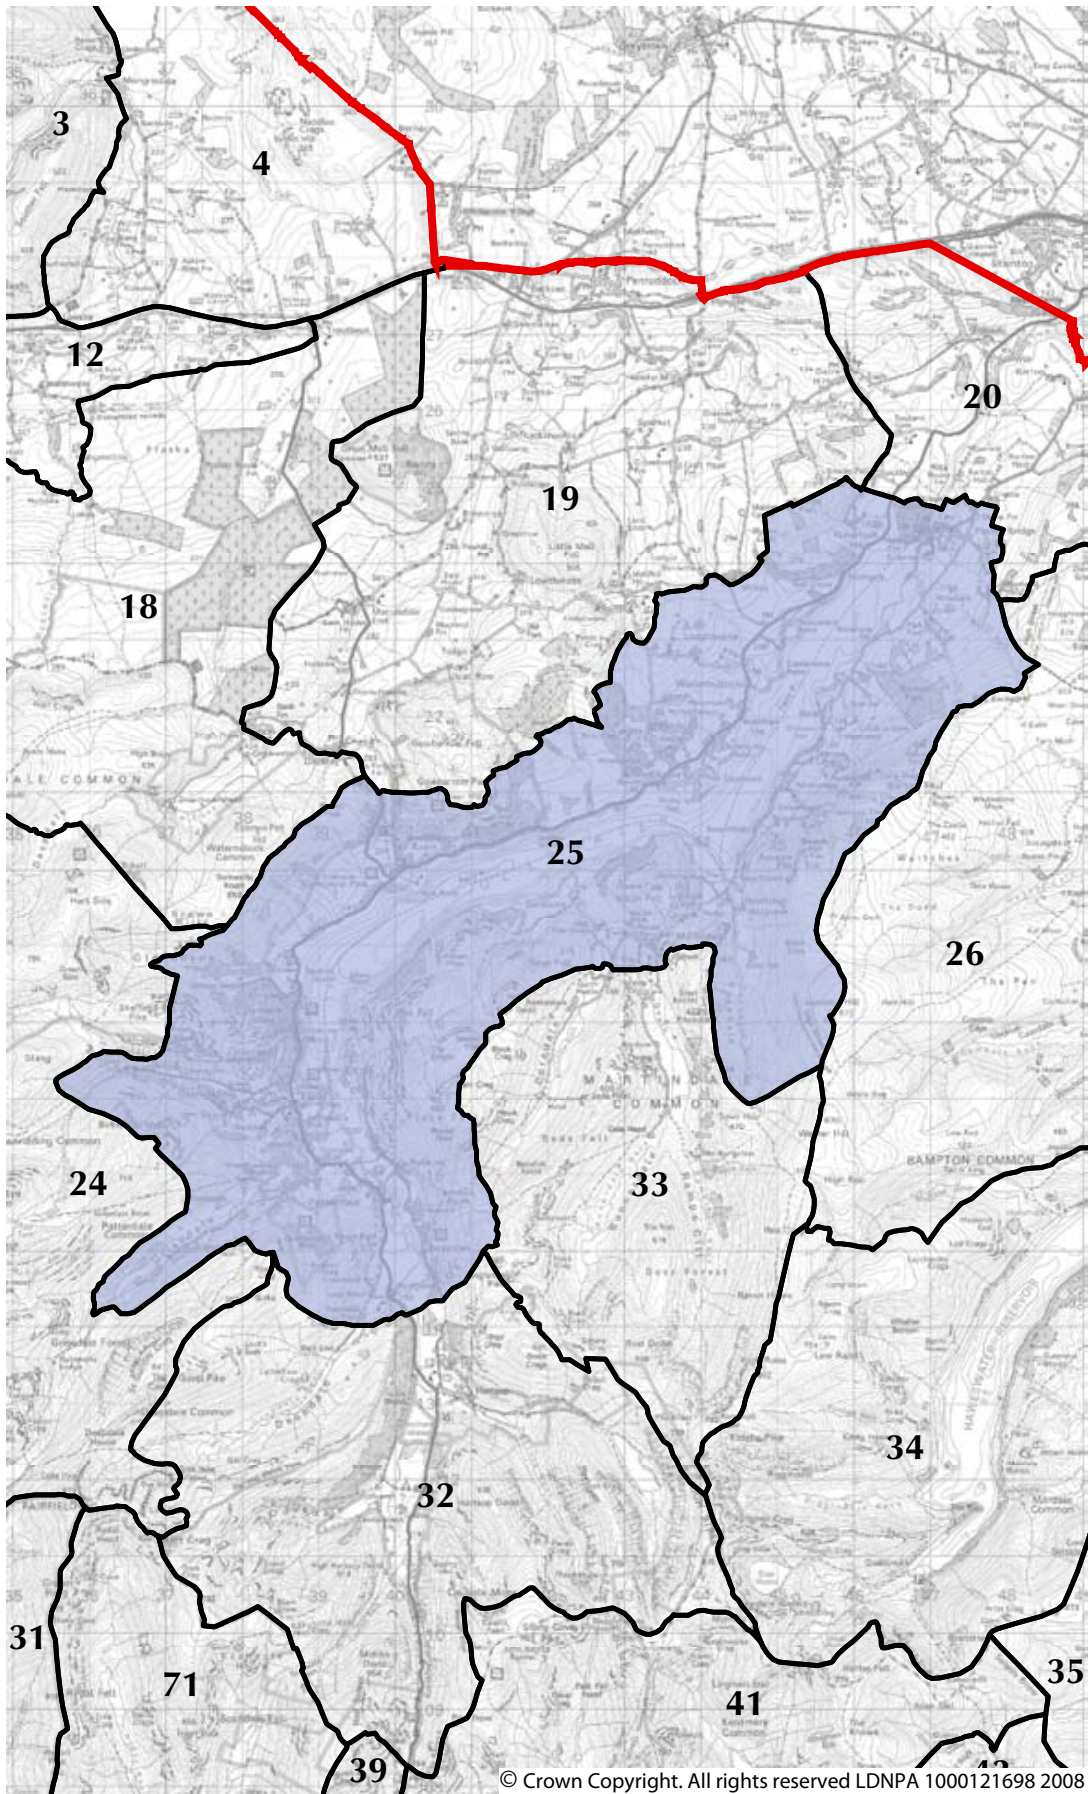

Area of Distinctive Character 22: Borrowdale

Area of Distinctive Character 23: Thirlmere

© Crown Copyright. All rights reserved LDNPA 1000121698 2008

Area of Distinctive Character 24: Helvellyn Range

Area of Distinctive Character 25: Ullswater

© Crown Copyright. All rights reserved LDNPA 1000121698 2008

Area of Distinctive Character 26: Bampton Common

Lake District National Park Landscape Character Assessment and Guidelines

© Crown Copyright. All rights reserved LDNPA 1000121698 2008

Area of Distinctive Character 27: Lowther Valley

Lake District National Park Landscape Character Assessment and Guidelines

© Crown Copyright. All rights reserved LDNPA 1000121698 2008

Area of Distinctive Character 28: Kinniside Common

Lake District National Park Landscape Character Assessment and Guidelines

Area of Distinctive Character 29: Wastwater & Wasdale

© Crown Copyright. All rights reserved LDNPA 1000121698 2008

Area of Distinctive Character 30: Scafell Massif