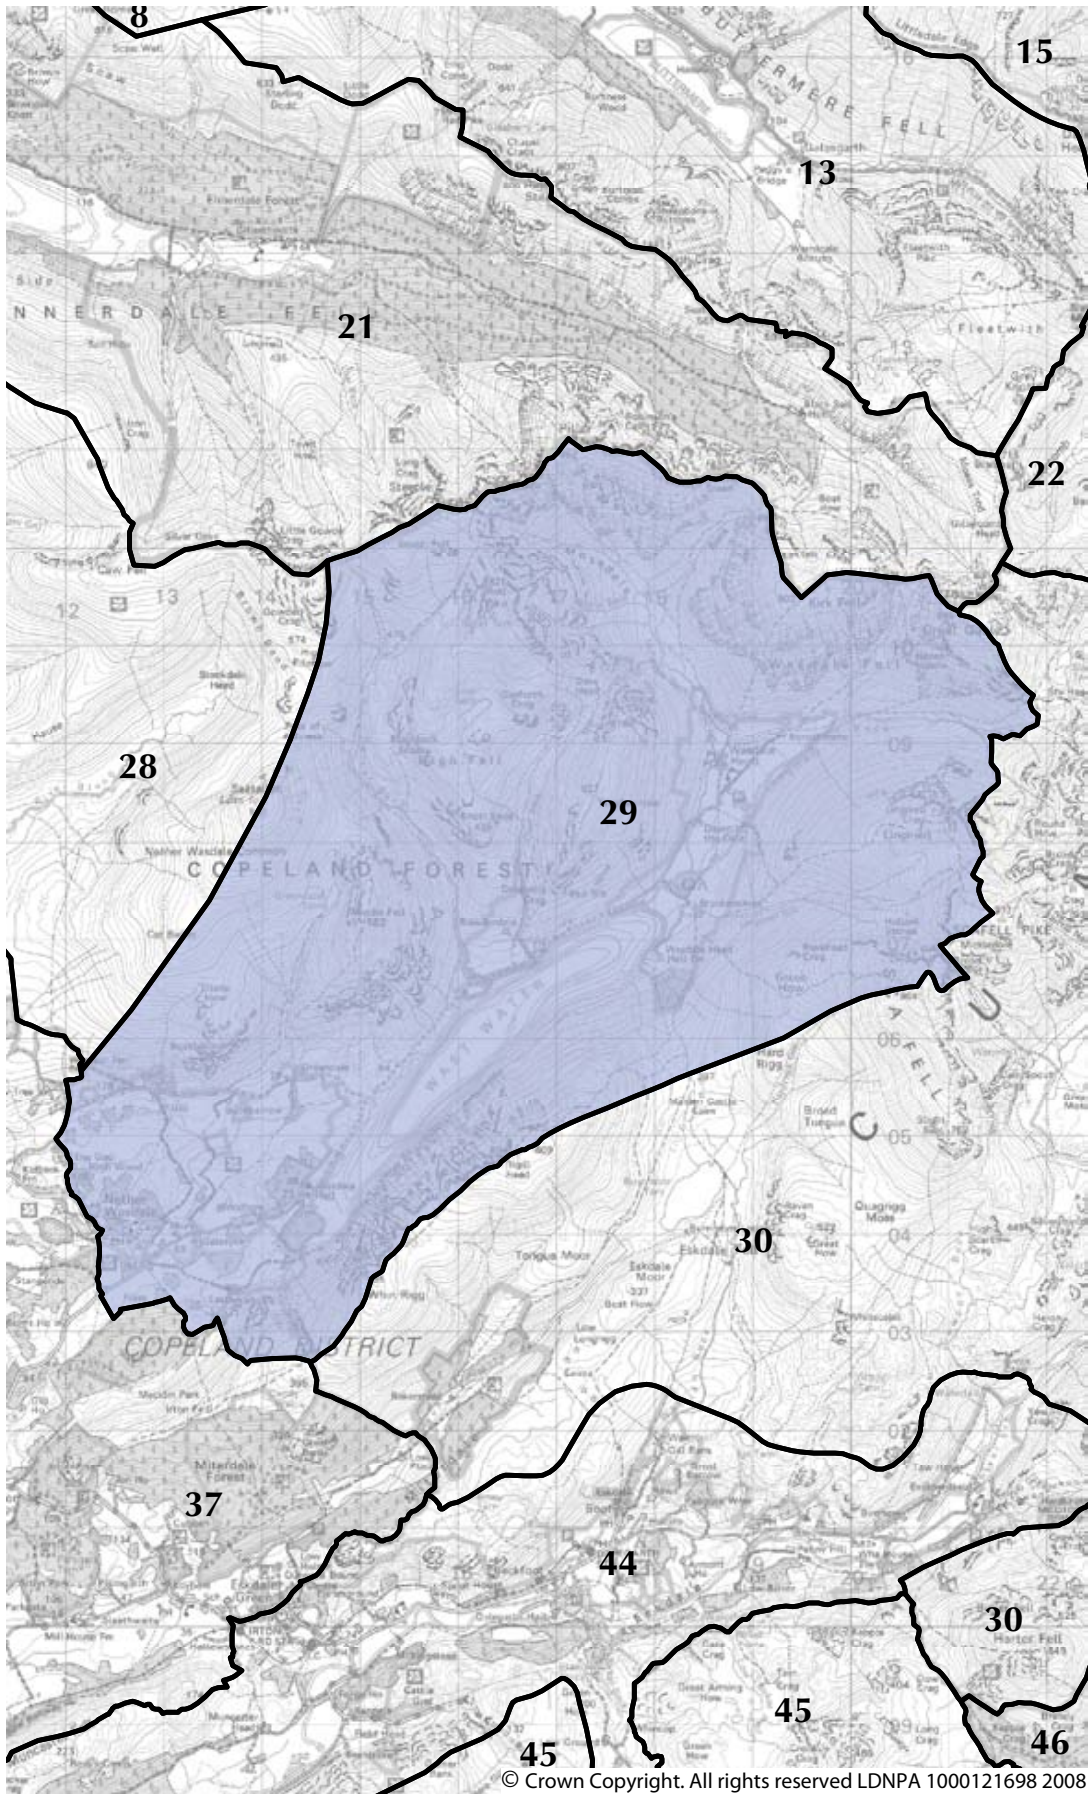

Area of Distinctive Character 22: Borrowdale

Area of Distinctive Character 23: Thirlmere

© Crown Copyright. All rights reserved LDNPA 1000121698 2008

Area of Distinctive Character 24: Helvellyn Range

Area of Distinctive Character 25: Ullswater

Area of Distinctive Character 27: Lowther Valley

Lake District National Park Landscape Character Assessment and Guidelines

© Crown Copyright. All rights reserved LDNPA 1000121698 2008

Area of Distinctive Character 28: Kinniside Common

Lake District National Park Landscape Character Assessment and Guidelines

Area of Distinctive Character 29: Wastwater & Wasdale

© Crown Copyright. All rights reserved LDNPA 1000121698 2008

Area of Distinctive Character 30: Scafell Massif

Lake District National Park Landscape Character Assessment and Guidelines