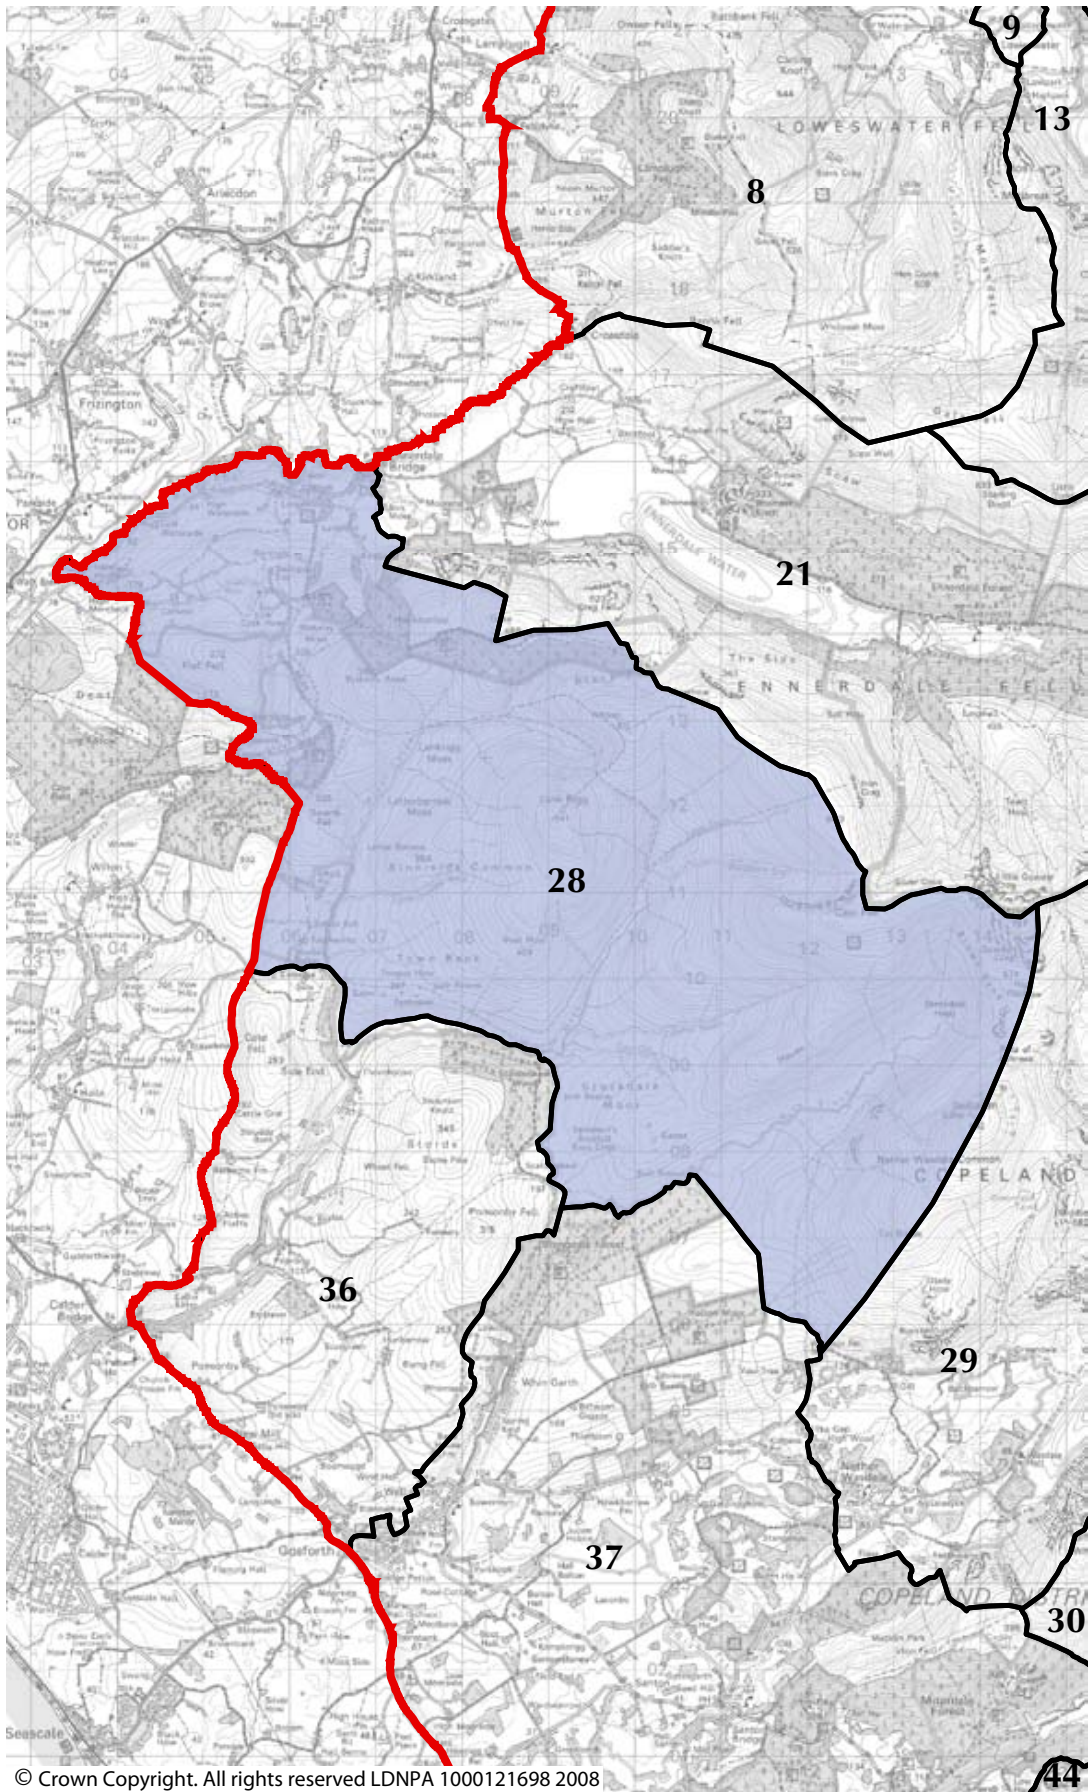

Area of Distinctive Character 22: Borrowdale

Area of Distinctive Character 23: Thirlmere

© Crown Copyright. All rights reserved LDNPA 1000121698 2008

Area of Distinctive Character 24: Helvellyn Range

Area of Distinctive Character 25: Ullswater

© Crown Copyright. All rights reserved LDNPA 1000121698 2008

Area of Distinctive Character 26: Bampton Common

Lake District National Park Landscape Character Assessment and Guidelines

© Crown Copyright. All rights reserved LDNPA 1000121698 2008

Area of Distinctive Character 27: Lowther Valley

Lake District National Park Landscape Character Assessment and Guidelines

© Crown Copyright. All rights reserved LDNPA 1000121698 2008

Area of Distinctive Character 28: Kinniside Common

Lake District National Park Landscape Character Assessment and Guidelines

Area of Distinctive Character 29: Wastwater & Wasdale

© Crown Copyright. All rights reserved LDNPA 1000121698 2008

Area of Distinctive Character 30: Scafell Massif