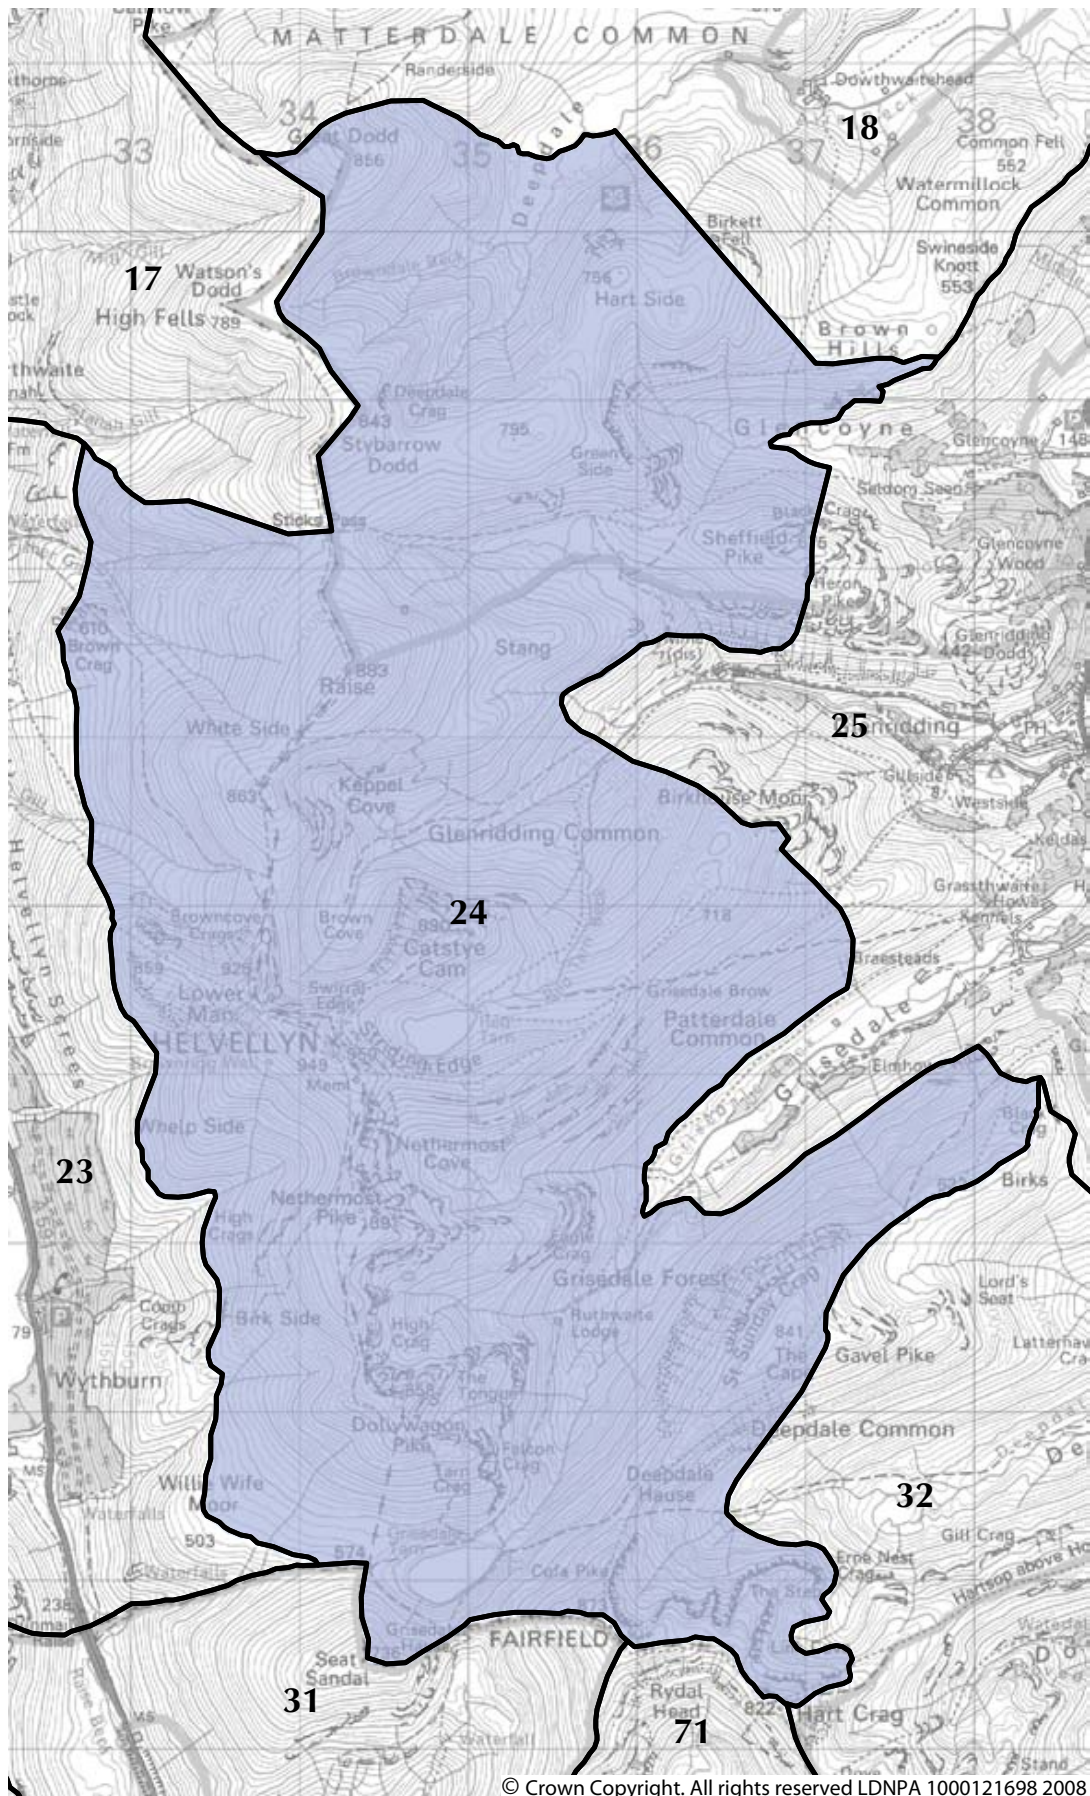

© Crown Copyright. All rights reserved LDNPA 1000121698 2008

Area of Distinctive Character 21: Ennerdale

Lake District National Park Landscape Character Assessment and Guidelines

© Crown Copyright. All rights reserved LDNPA 1000121698 2008

Area of Distinctive Character 22: Borrowdale

Area of Distinctive Character 23: Thirlmere

© Crown Copyright. All rights reserved LDNPA 1000121698 2008

Area of Distinctive Character 24: Helvellyn Range

Area of Distinctive Character 25: Ullswater

Area of Distinctive Character 27: Lowther Valley

Lake District National Park Landscape Character Assessment and Guidelines

© Crown Copyright. All rights reserved LDNPA 1000121698 2008

Area of Distinctive Character 28: Kinniside Common

Lake District National Park Landscape Character Assessment and Guidelines

Area of Distinctive Character 29: Wastwater & Wasdale

© Crown Copyright. All rights reserved LDNPA 1000121698 2008

Area of Distinctive Character 30: Scafell Massif