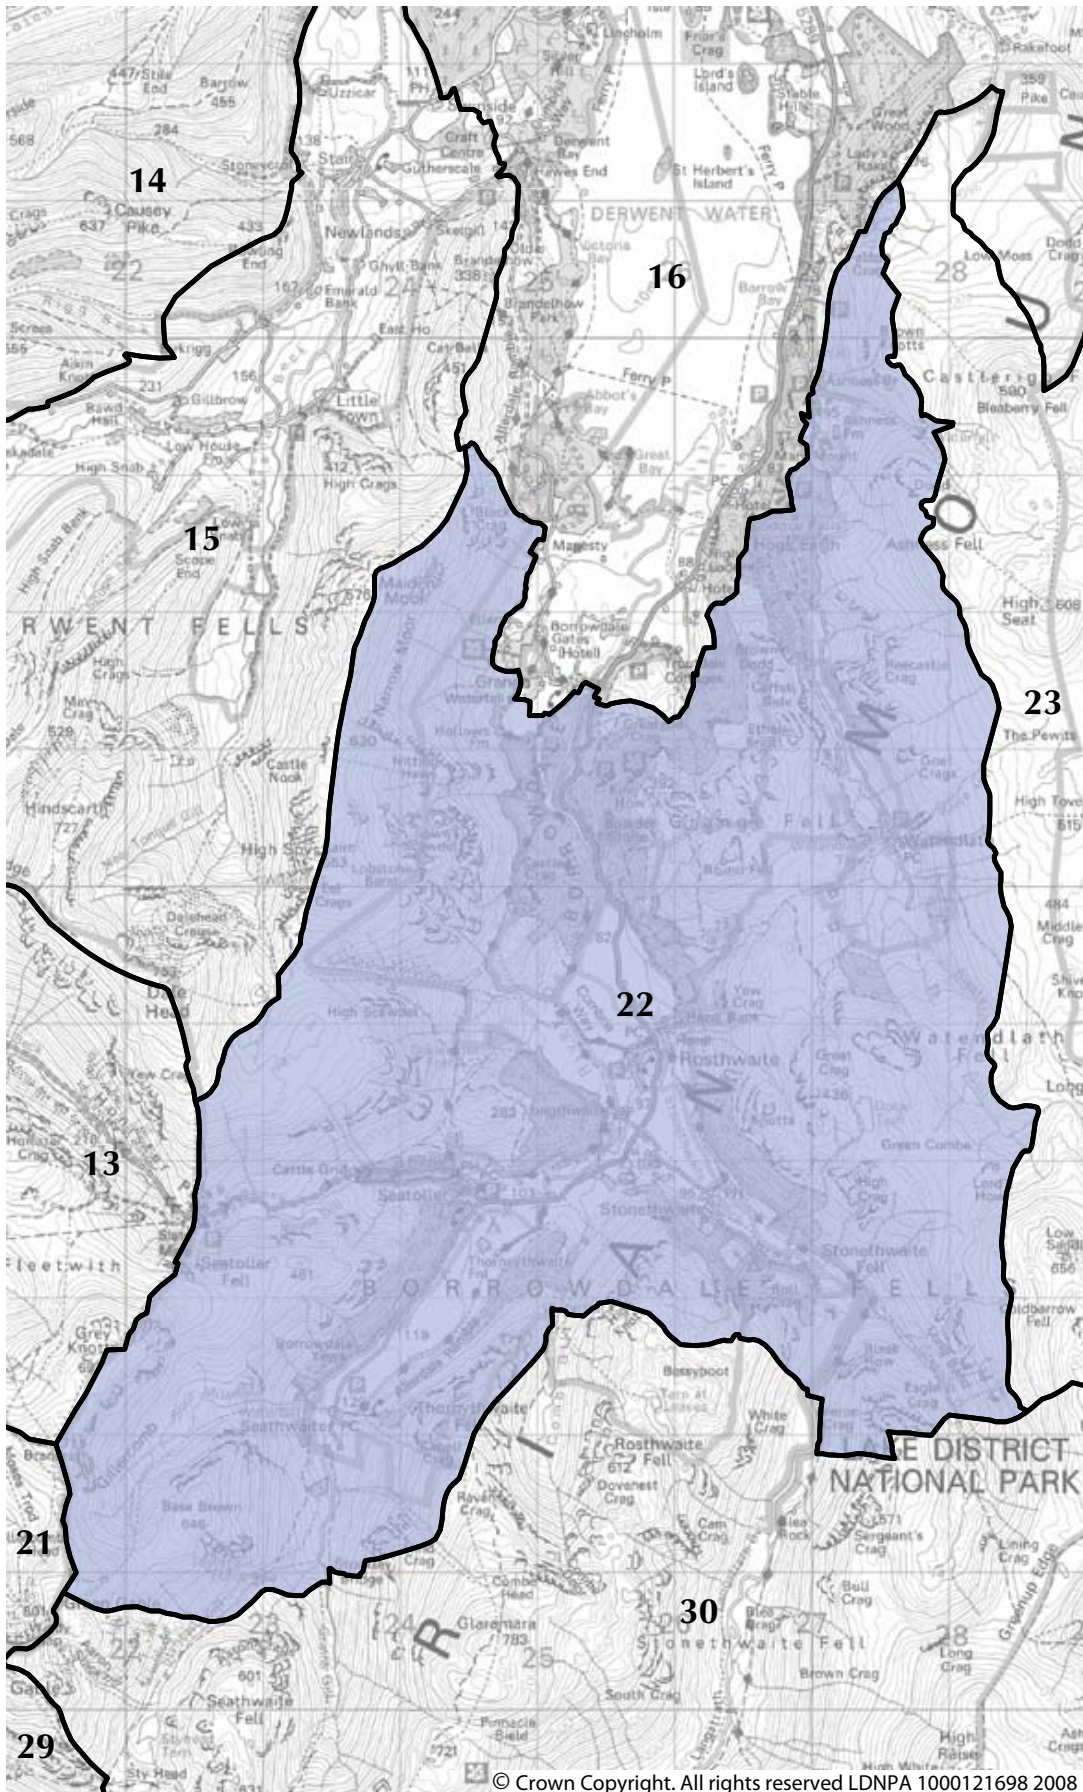

© Crown Copyright. All rights reserved LDNPA 1000121698 2008

Area of Distinctive Character 21: Ennerdale

Lake District National Park Landscape Character Assessment and Guidelines

© Crown Copyright. All rights reserved LDNPA 1000121698 2008

Area of Distinctive Character 22: Borrowdale

Area of Distinctive Character 23: Thirlmere

© Crown Copyright. All rights reserved LDNPA 1000121698 2008

Area of Distinctive Character 24: Helvellyn Range

Area of Distinctive Character 25: Ullswater

Area of Distinctive Character 27: Lowther Valley

Lake District National Park Landscape Character Assessment and Guidelines

© Crown Copyright. All rights reserved LDNPA 1000121698 2008

Area of Distinctive Character 28: Kinniside Common

Lake District National Park Landscape Character Assessment and Guidelines

Area of Distinctive Character 29: Wastwater & Wasdale

© Crown Copyright. All rights reserved LDNPA 1000121698 2008

Area of Distinctive Character 30: Scafell Massif