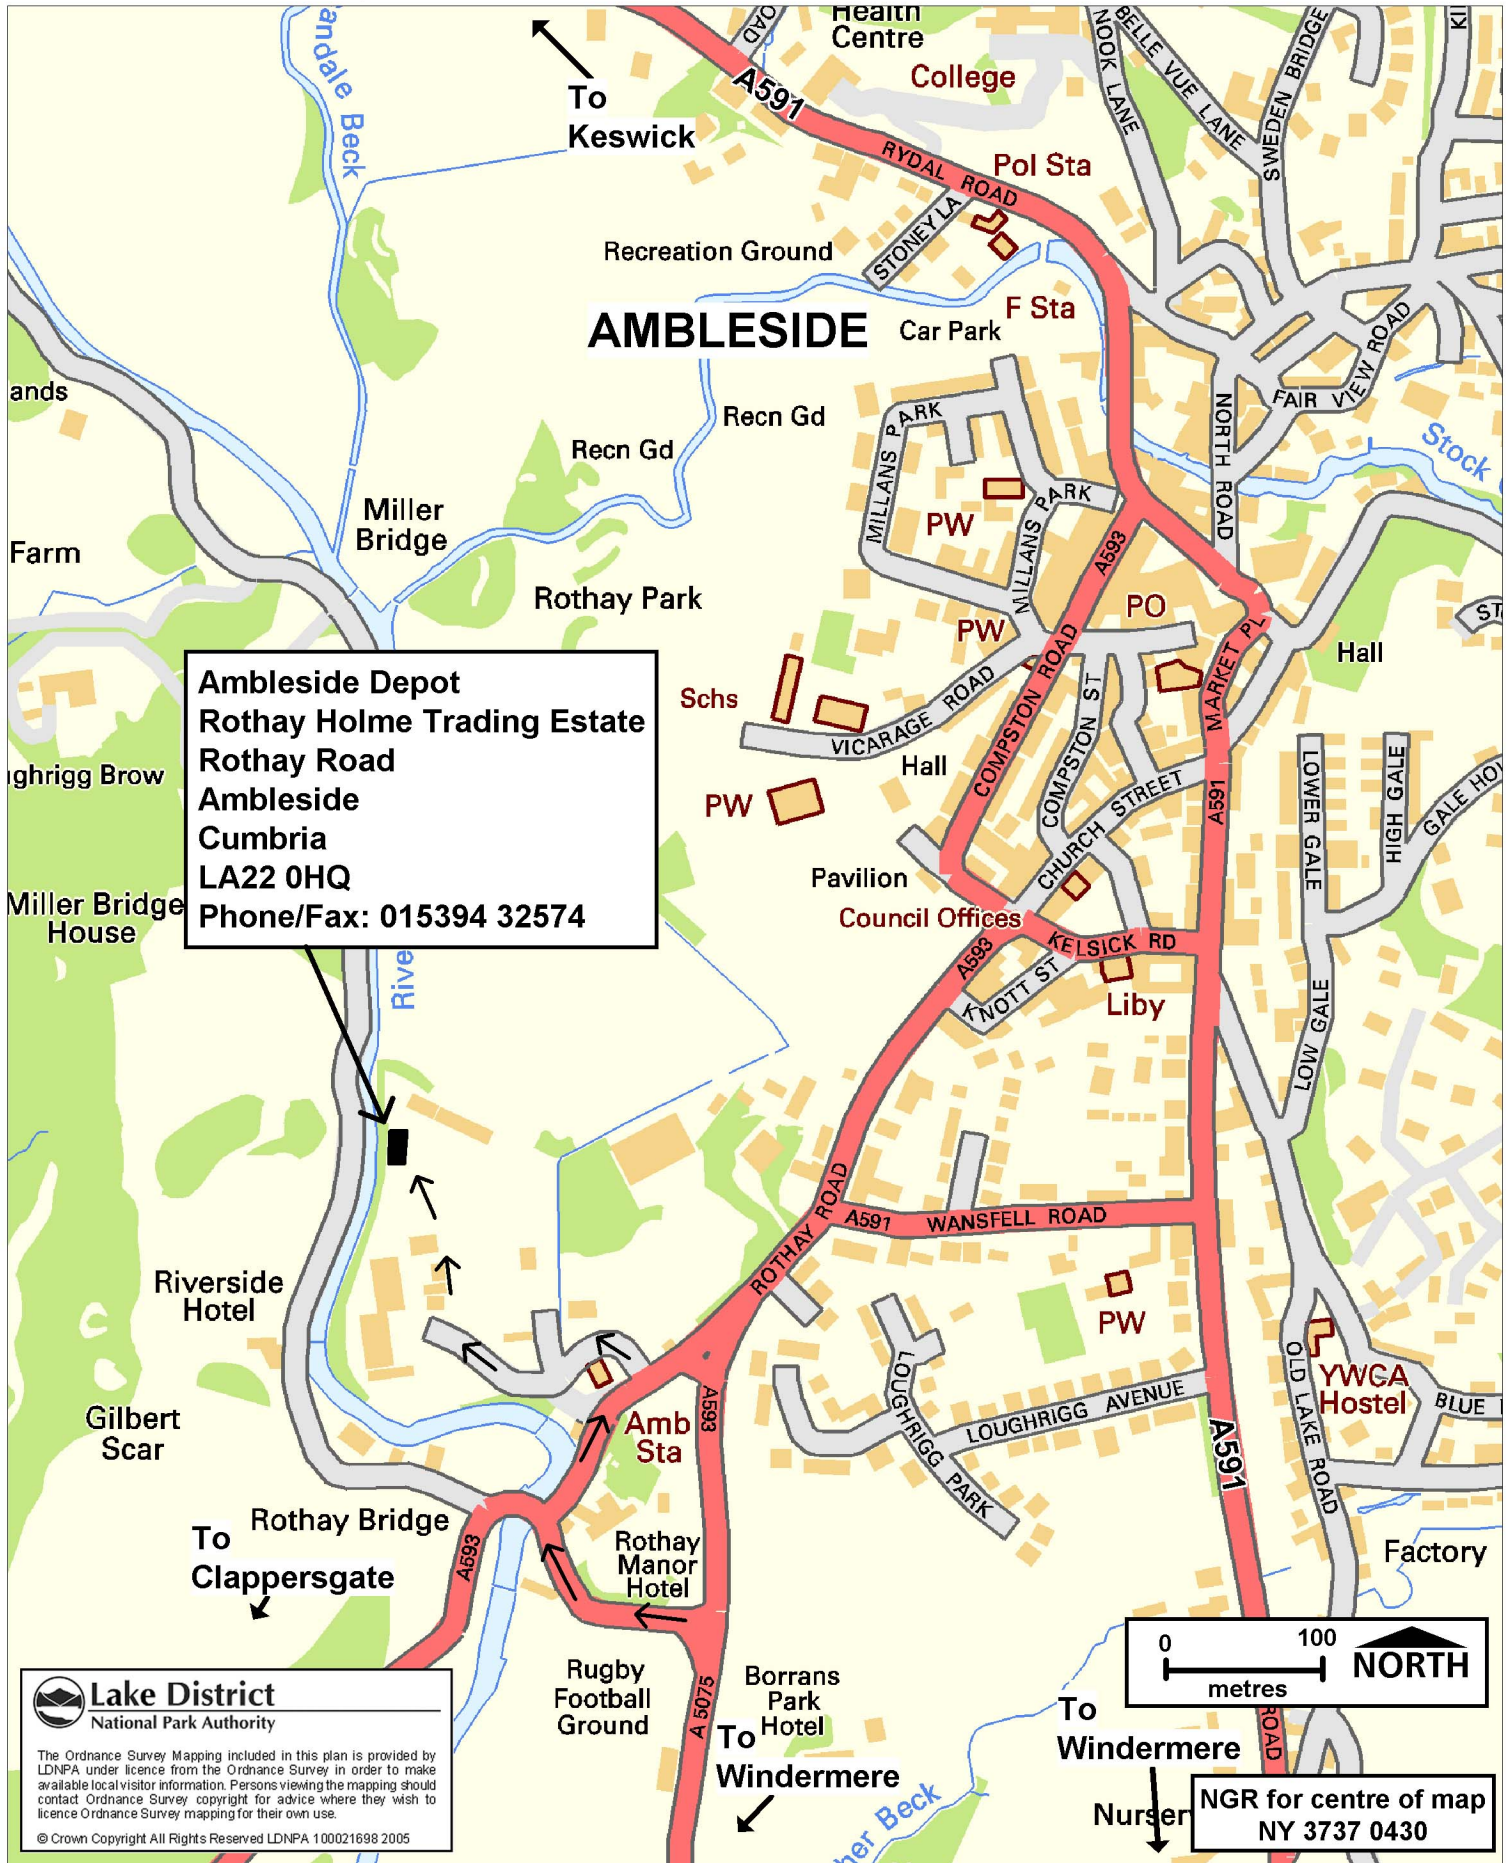

Lake District

National Park Authority

Ambleside Depot
Rothay Holme Trading Estate
Rothay Road
Ambleside
Cumbria
LA22 0HQ
Phone/Fax: 015394 32574

Lake District
National Park Authority

© Crown Copyright All Rights Reserved LDNPA 100021698 2005

To Windermere
To Nurser
NGR for centre of map
NY 3737 0430