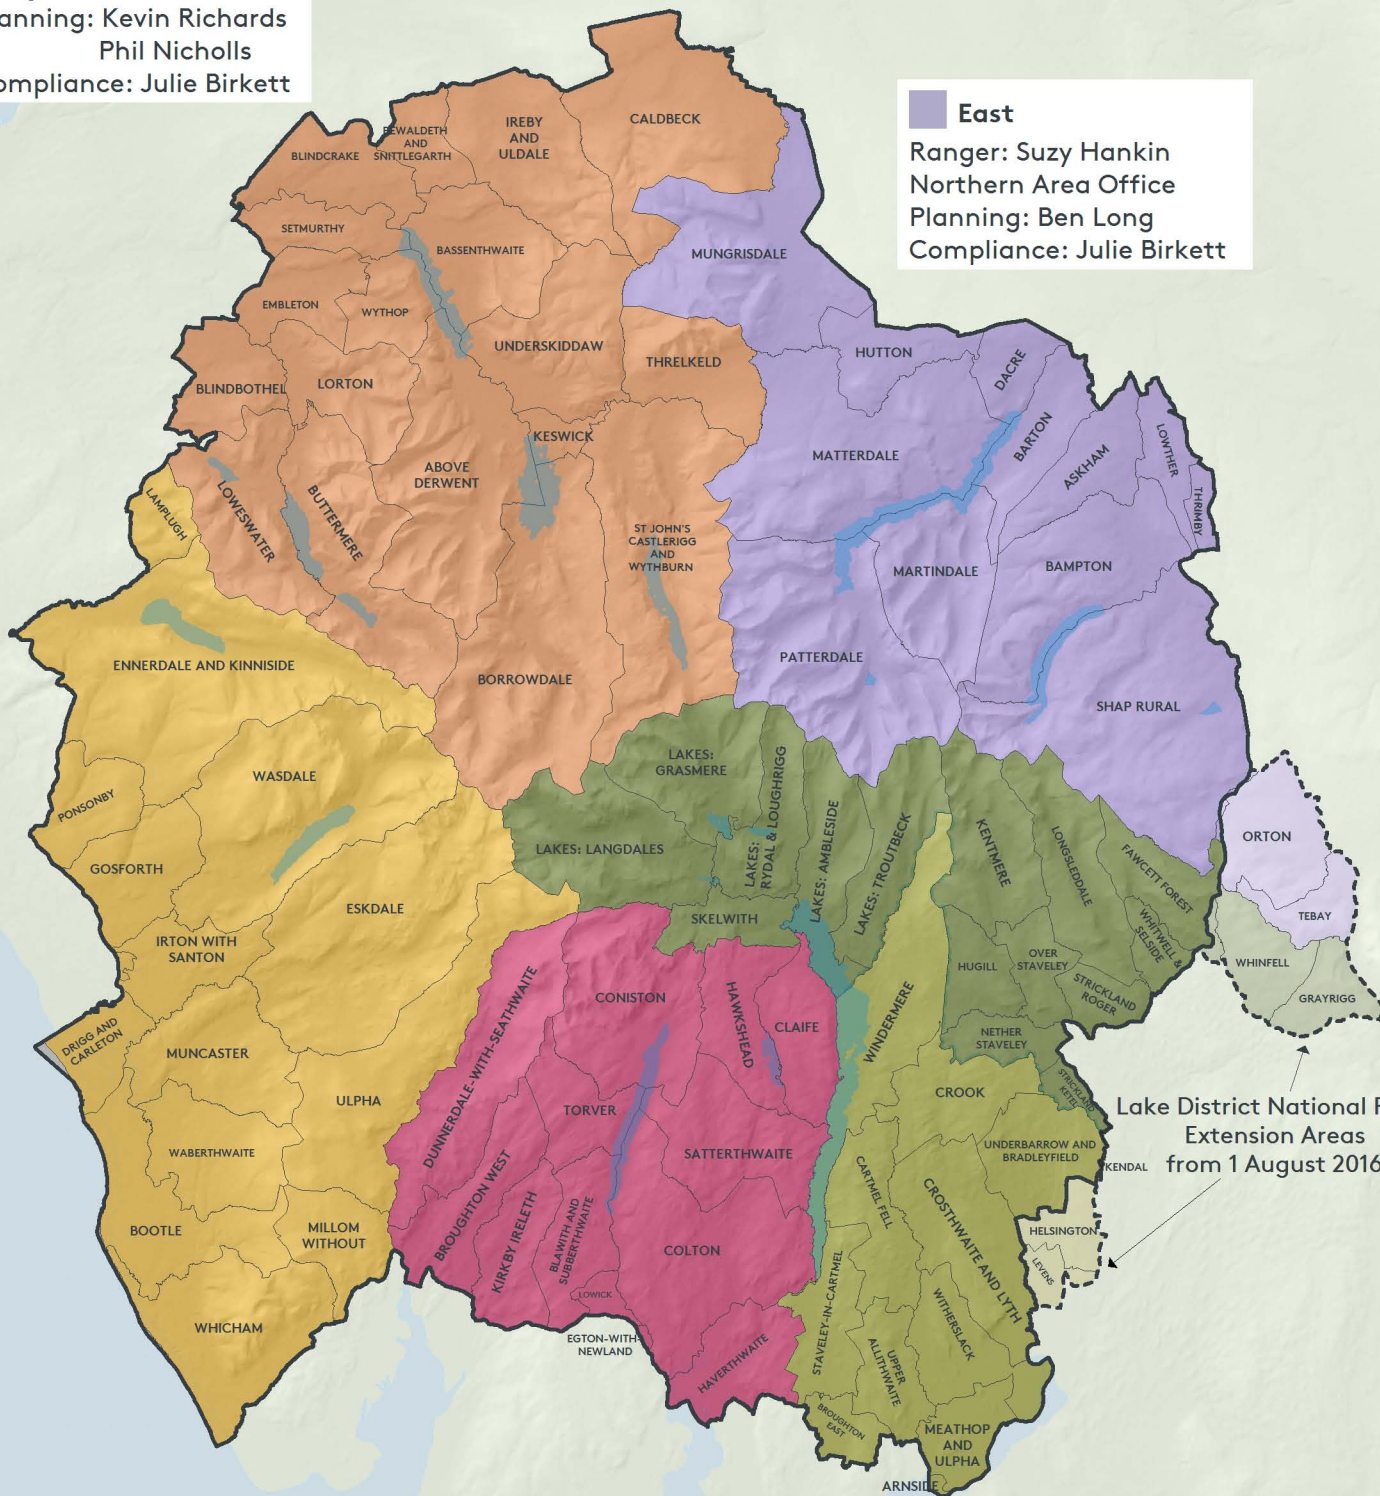

Lake District National Park
Extension Areas
from 1 August 2016

West

Ranger: Rec Cathey
Planning: Catherine Campbell
Compliance: Felicity Thompson
Amy Harkness

South

Ranger: Sara Spicer
Planning: Mairi Lock
Compliance: Felicity Thompson
Amy Harkness

© Crown copyright and database rights 2016 Ordnance Survey 100021698.

You are not permitted to copy, sub-license, distribute or sell any of this data to third parties in any form.