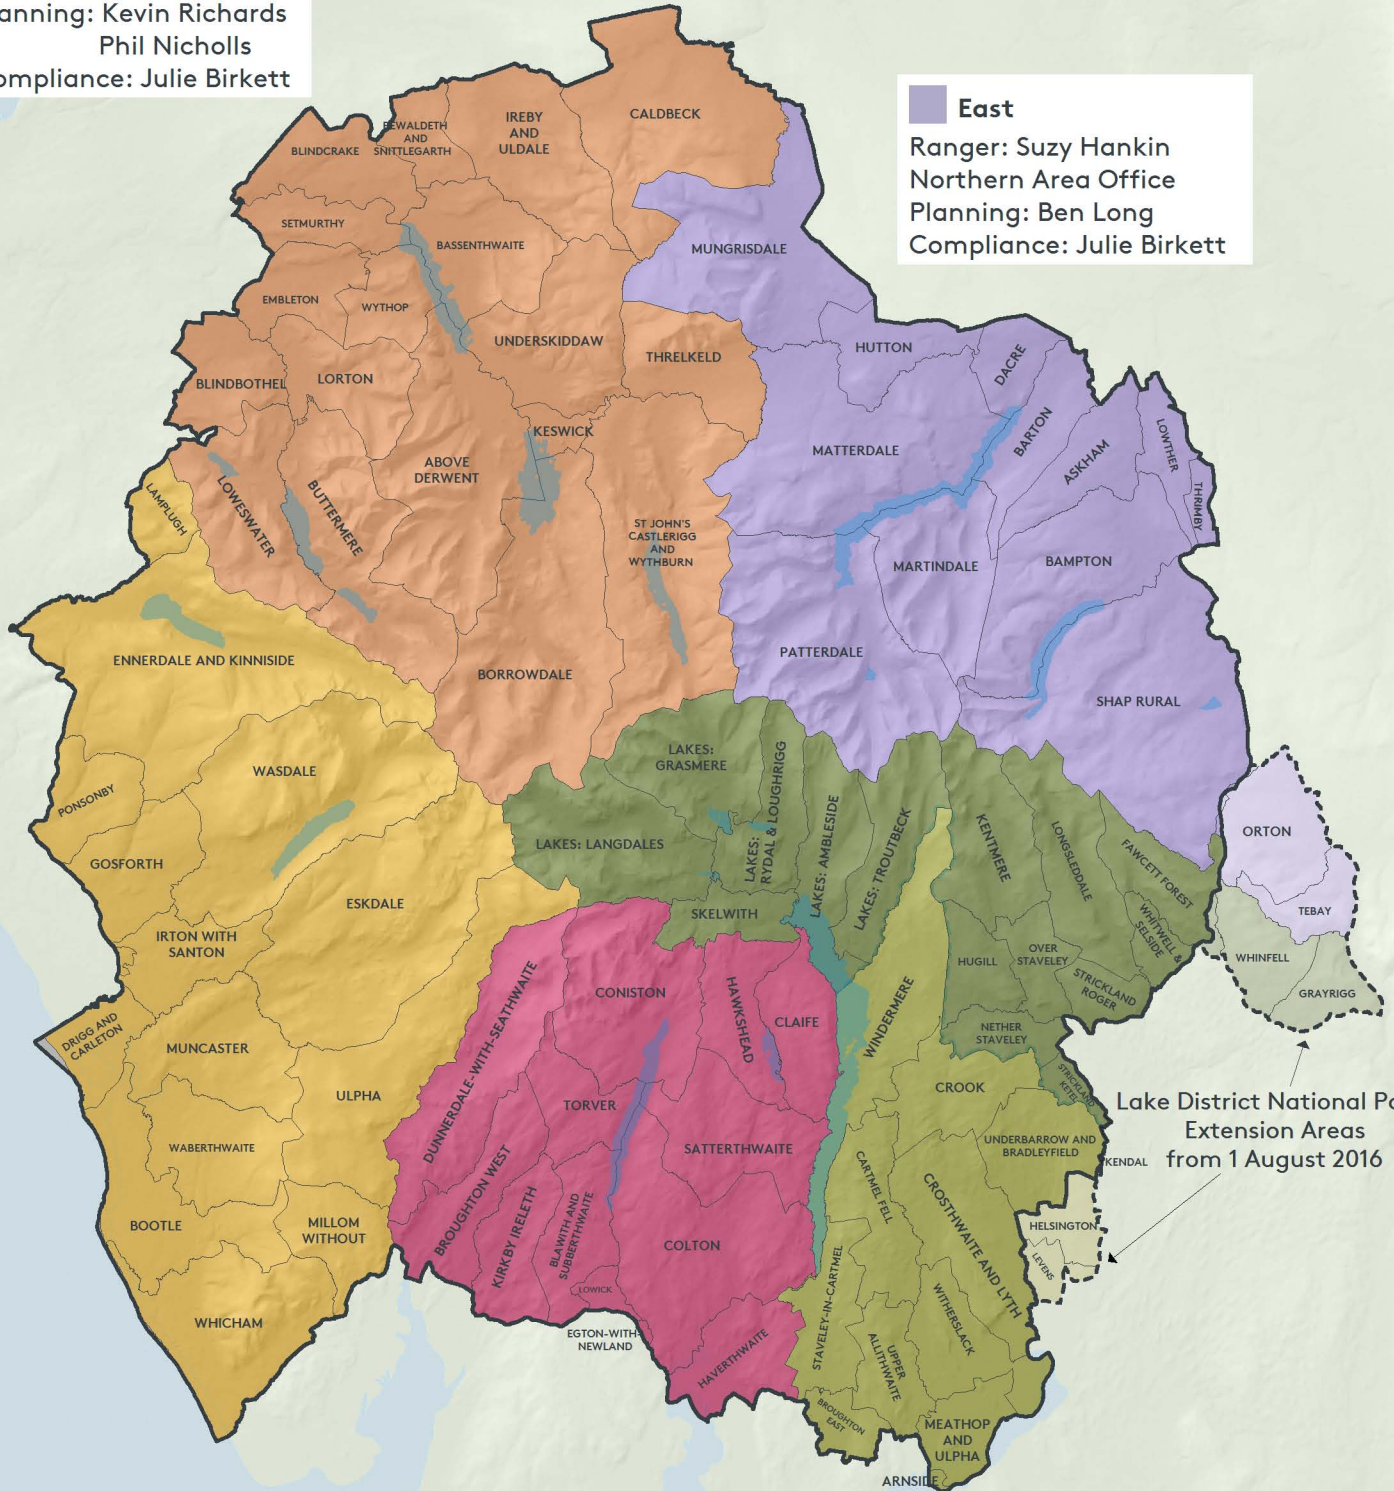

Lake District National Park
 Extension Areas
 from 1 August 2016

West

Ranger: Rec Cathey
 Planning: Catherine Campbell
 Compliance: Felicity Thompson
 Amy Harkness

South

Ranger: Sara Spicer
 Planning: Mairi Lock
 Compliance: Felicity Thompson
 Amy Harkness

© Crown copyright and database rights 2016 Ordnance Survey 100021698.

You are not permitted to copy, sub-license, distribute or sell any of this data to third parties in any form.