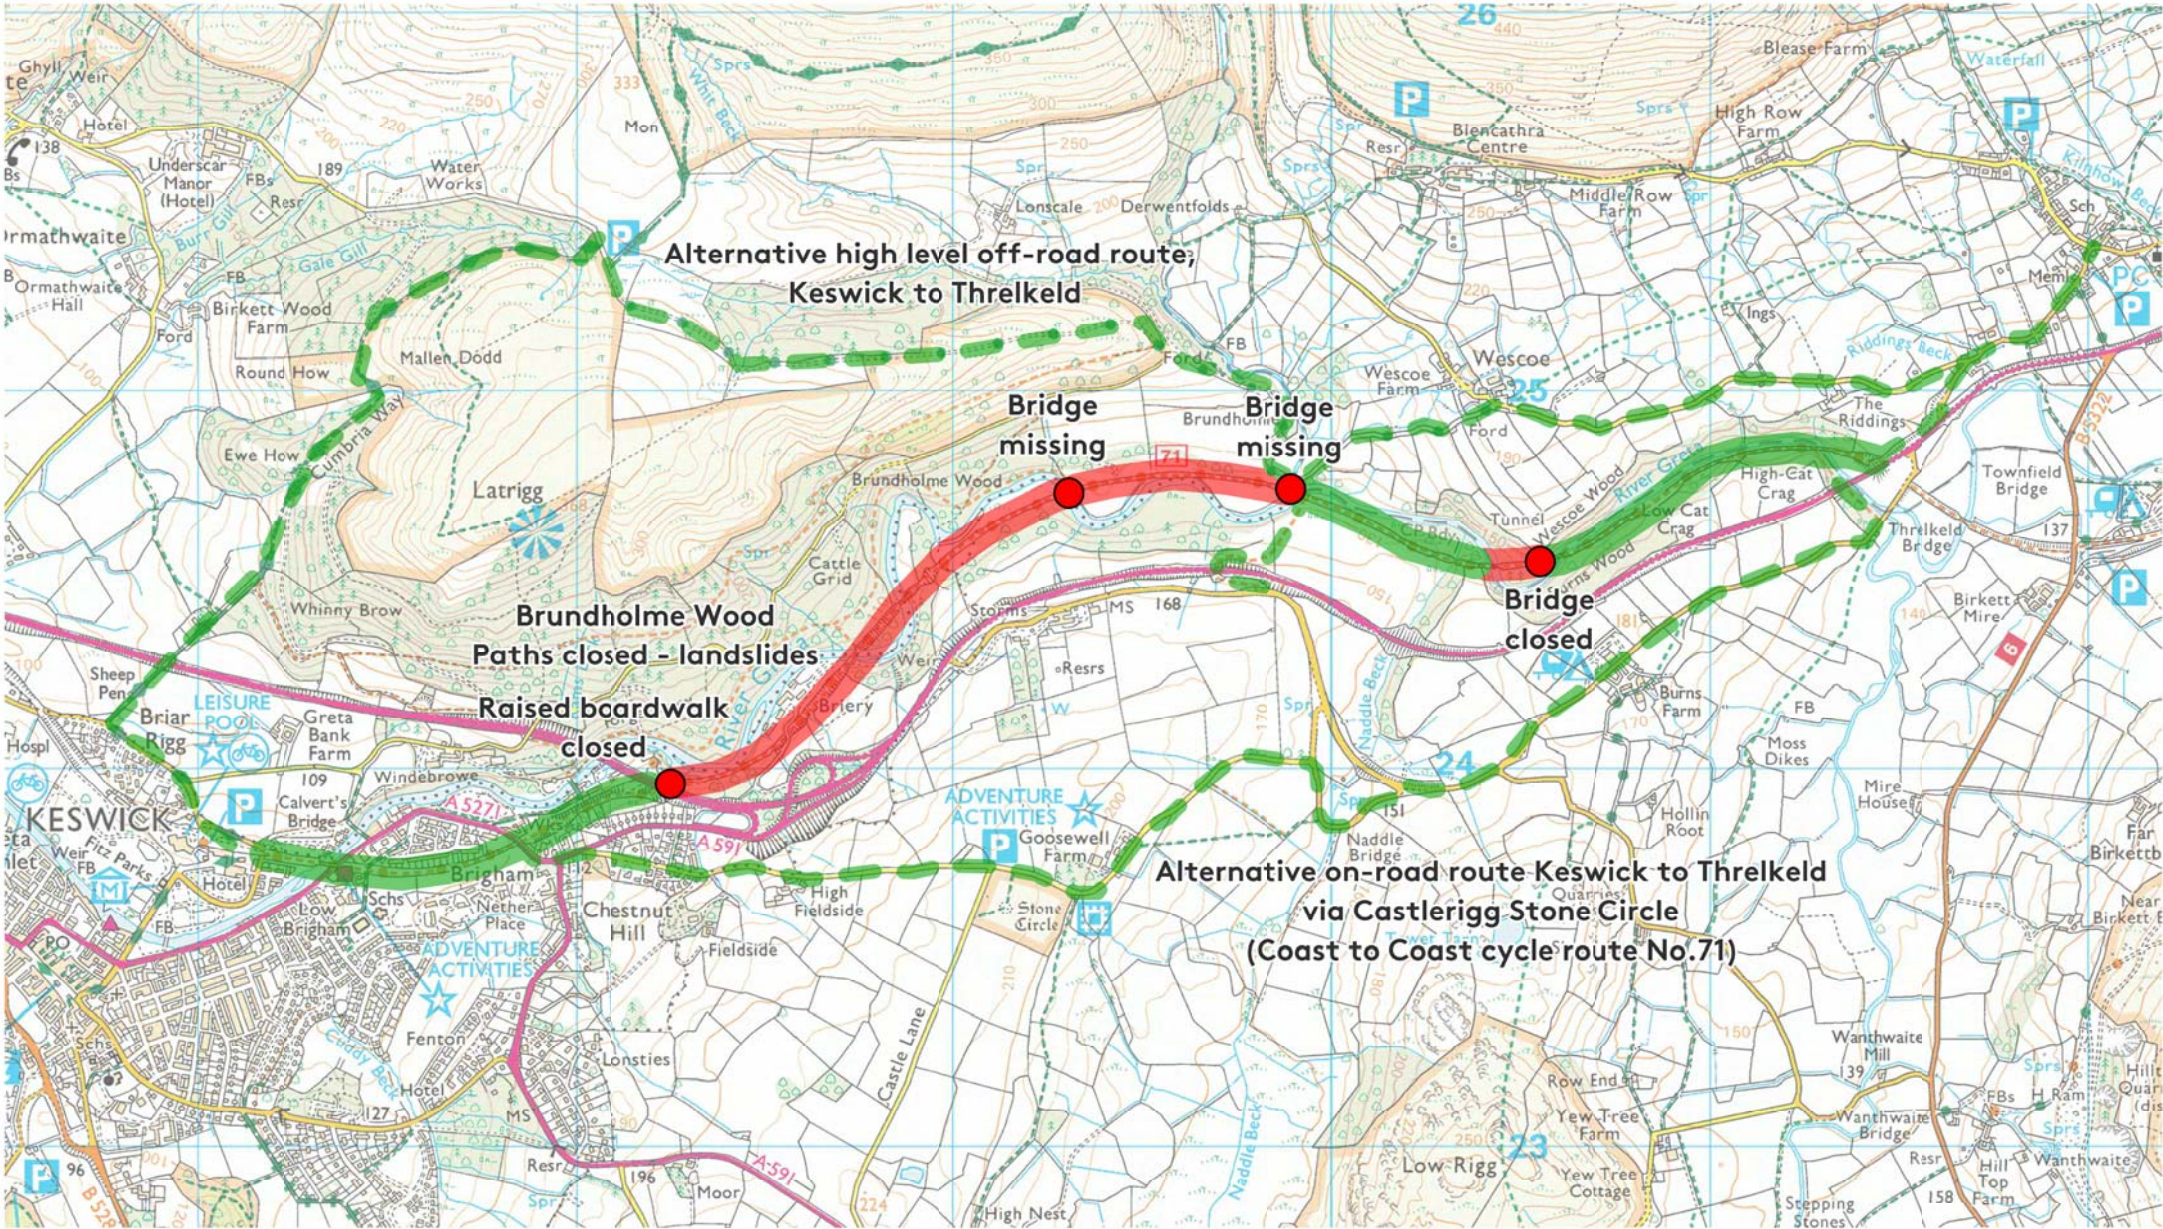

# Keswick to Threlkeld Railway Path closures

For more details see [lakedistrict.gov.uk/cumbria\\_floods](http://lakedistrict.gov.uk/cumbria_floods)

Route open Route closed Alternative route

© Crown copyright and database rights 2015 Ordnance Survey 100021698

You are not permitted to copy, sub-license, distribute or sell any of this data to third parties in any form.

0 400m 800

NGR for centre of map  
NY 2935 2434