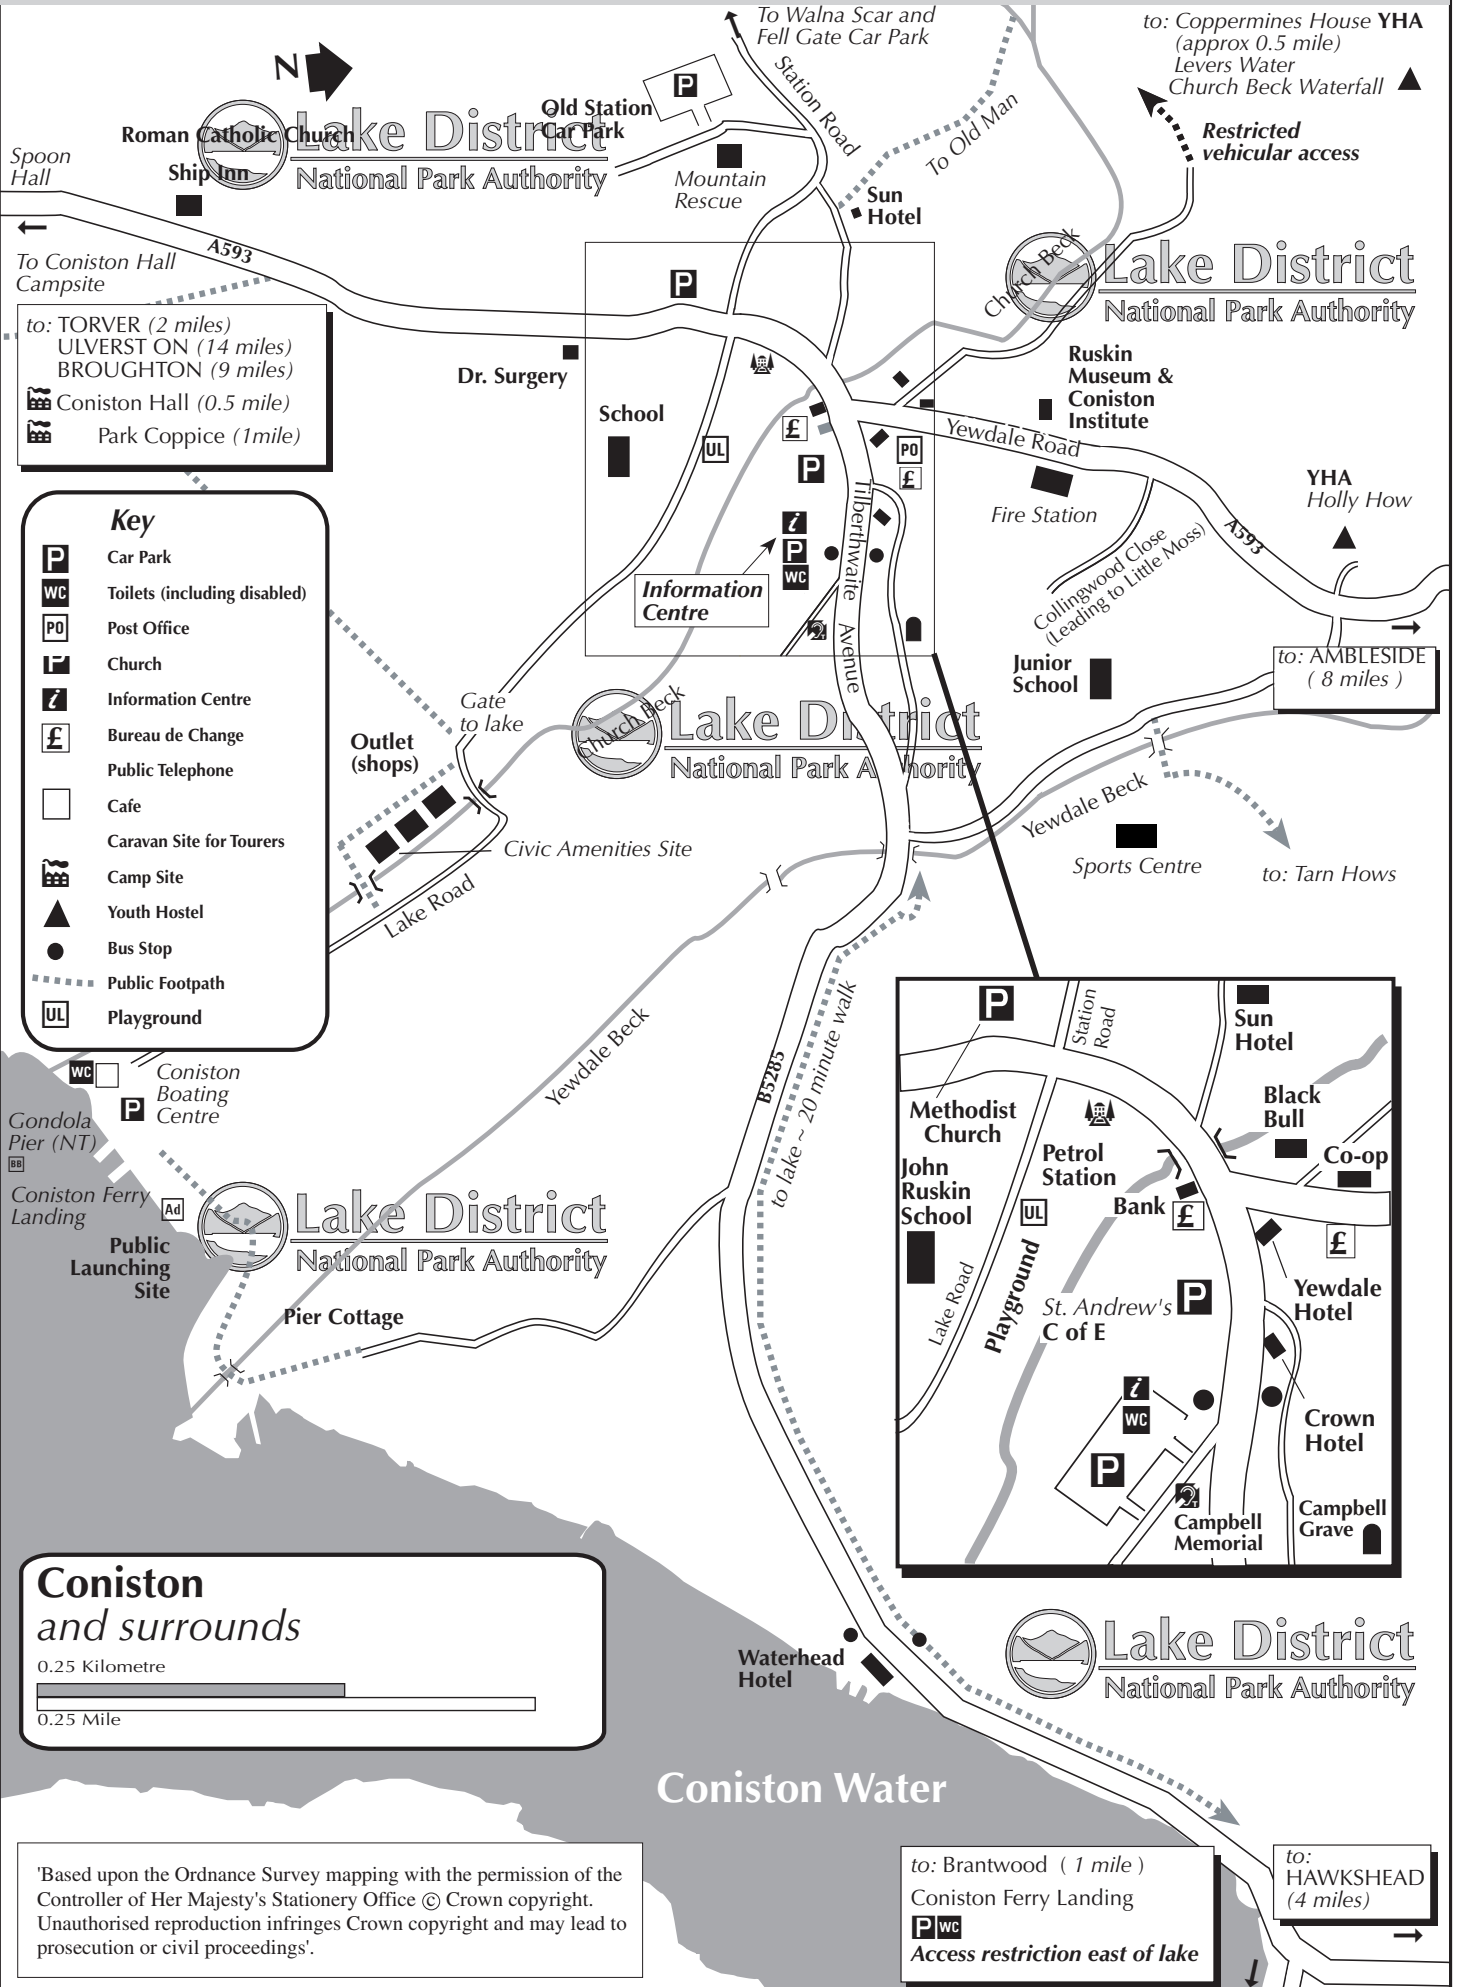

Lake District

National Park Authority

'Based upon the Ordnance Survey mapping with the permission of the Controller of Her Majesty's Stationery Office © Crown copyright. Unauthorised reproduction infringes Crown copyright and may lead to prosecution or civil proceedings'.

to: Brantwood (1 mile)
Coniston Ferry Landing
P WC
Access restriction east of lake

to: HAWKSHEAD (4 miles)