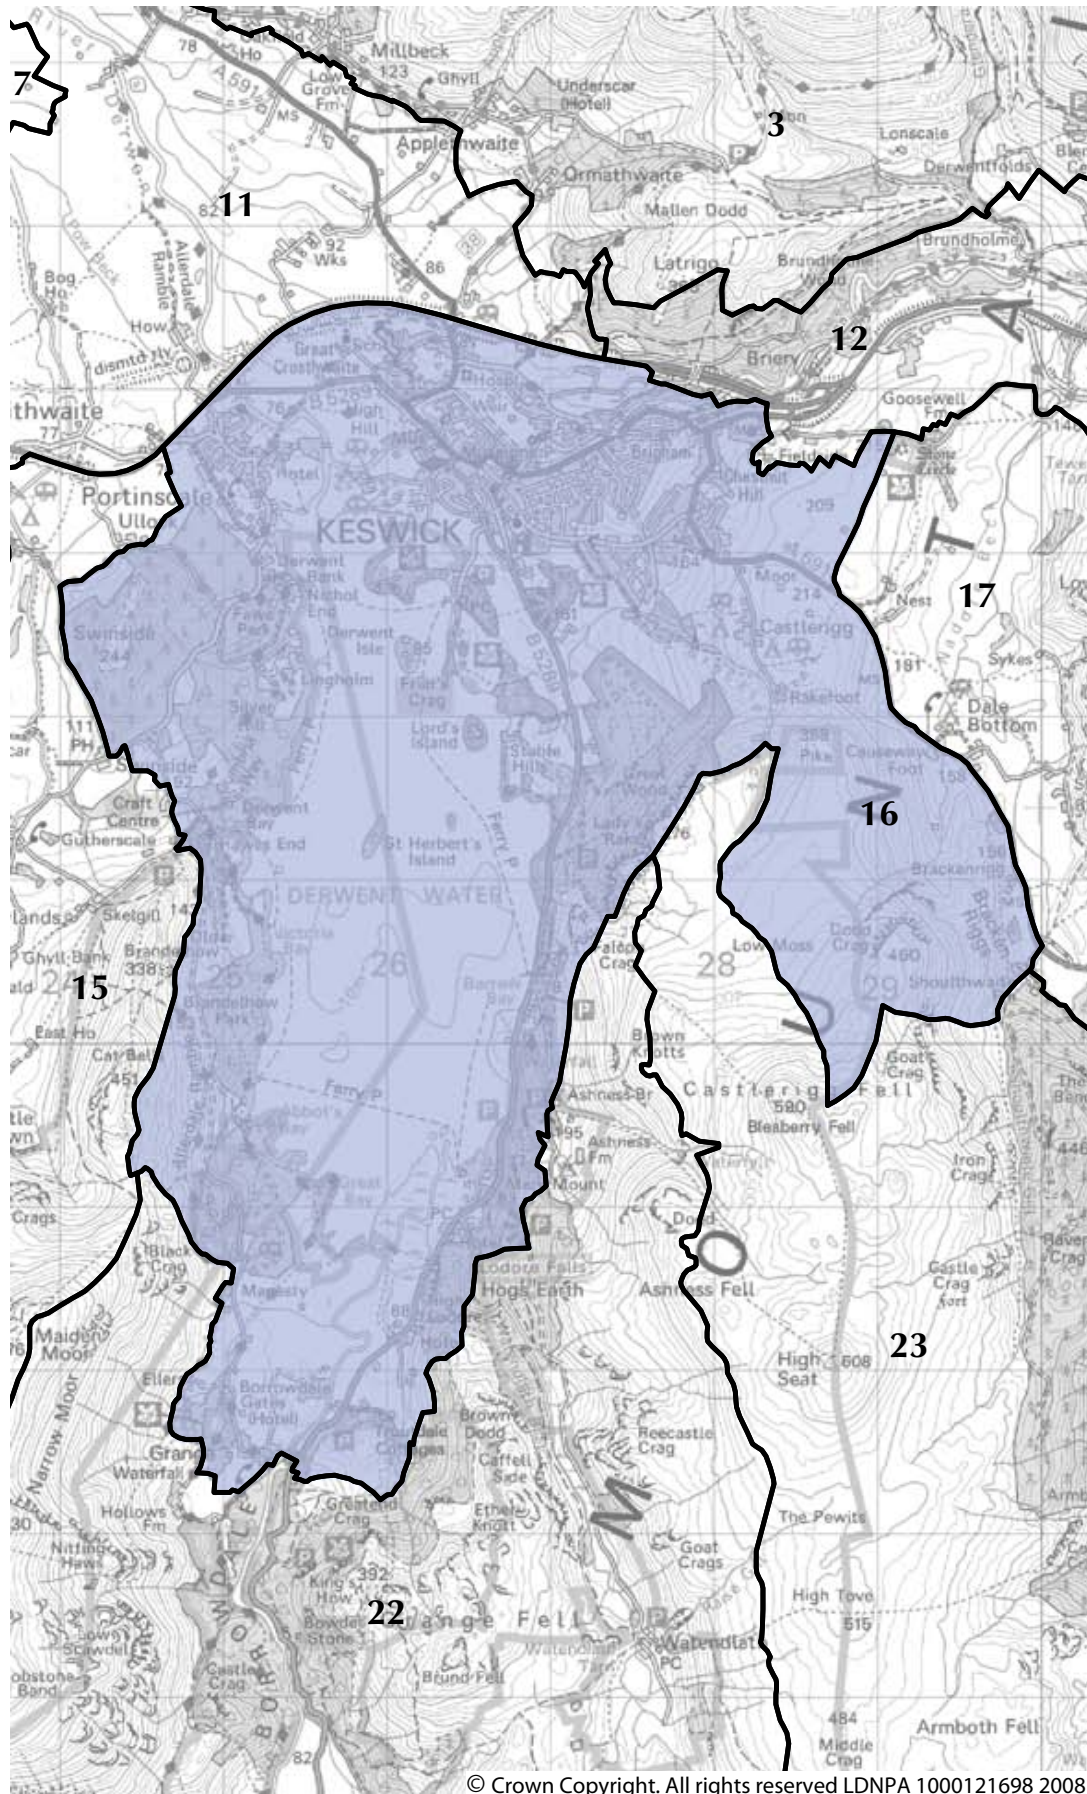

Area of Distinctive Character 12: Glenderamackin Valley

Lake District National Park Landscape Character Assessment and Guidelines

Area of Distinctive Character 13: Buttermere and Crummock Water

Lake District National Park Landscape Character Assessment and Guidelines

Area of Distinctive Character 14: Grizedale Pike and Whinlatter

© Crown Copyright. All rights reserved LDNPA 1000121698 2008

Area of Distinctive Character 15: Newlands

Lake District National Park Landscape Character Assessment and Guidelines

© Crown Copyright. All rights reserved LDNPA 1000121698 2008

Area of Distinctive Character 16: Keswick and Derwent Water

Lake District National Park Landscape Character Assessment and Guidelines

Area of Distinctive Character 17: St. John's in the Vale and Naddle

Area of Distinctive Character 20: Eamont Valley