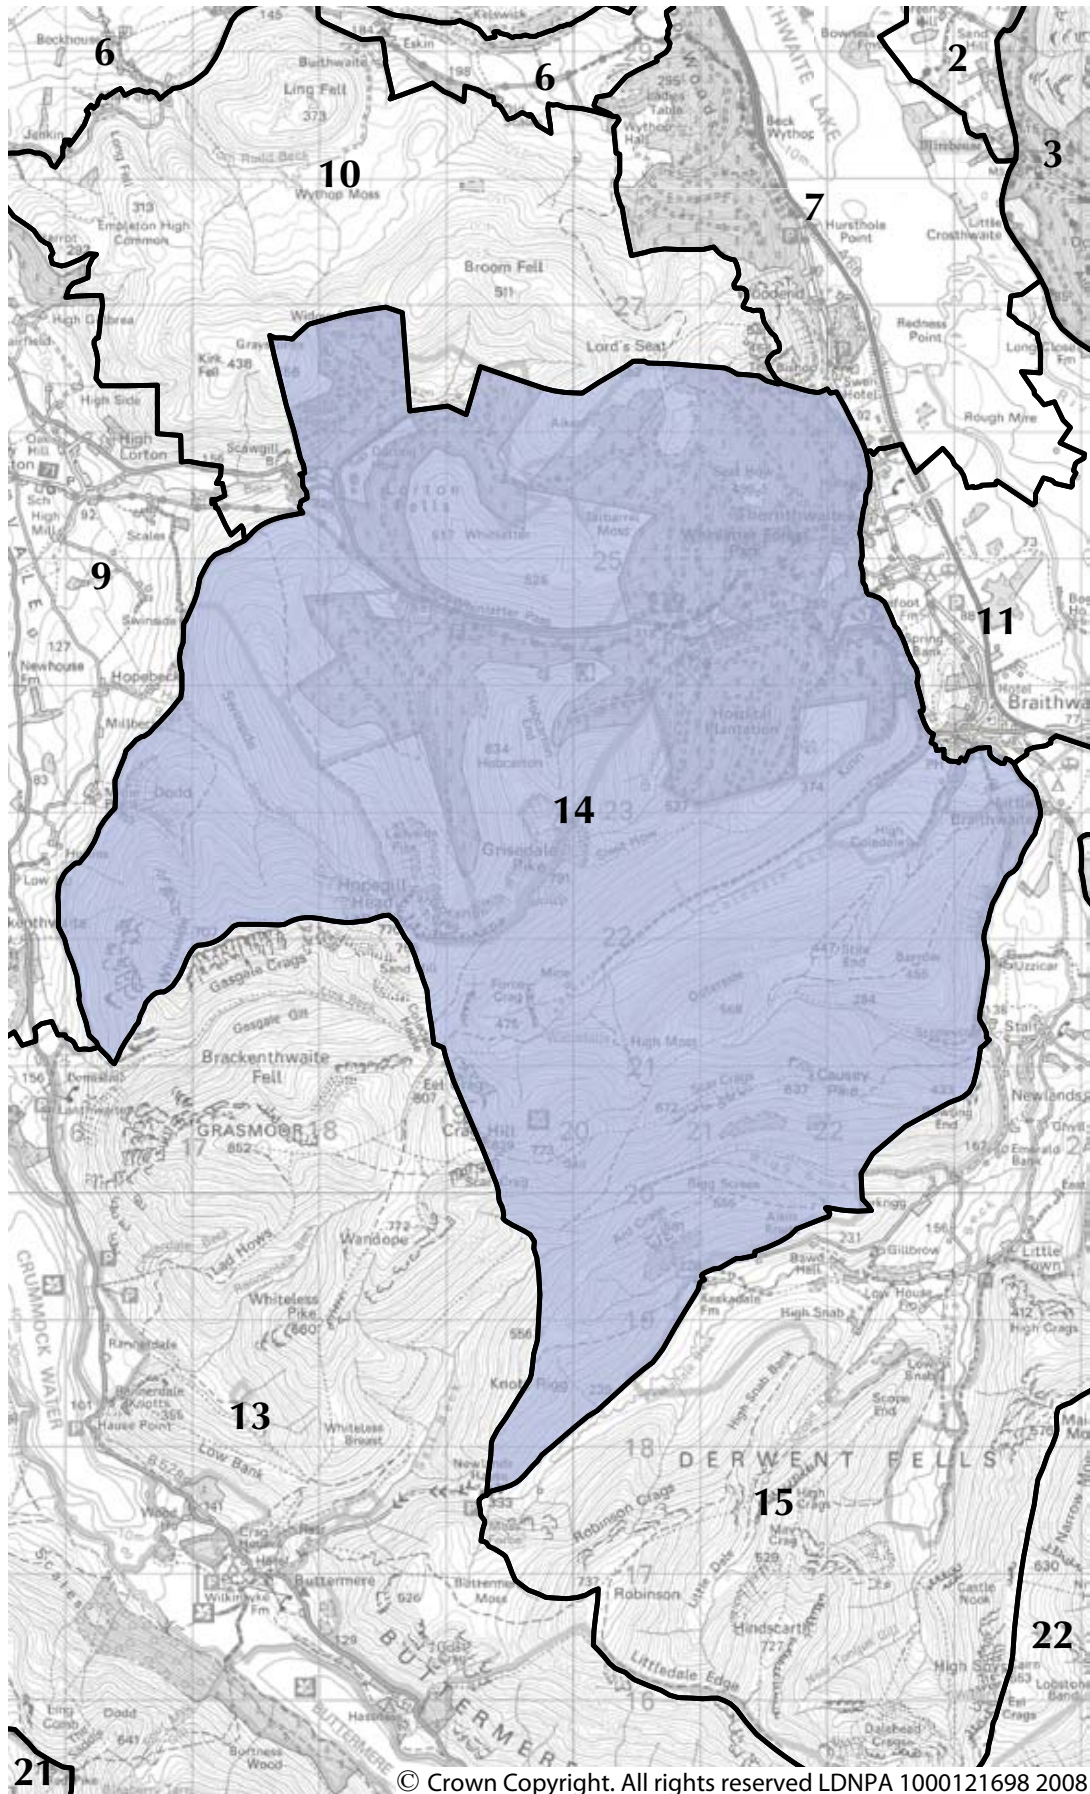

Area of Distinctive Character 12: Glenderamackin Valley

Lake District National Park Landscape Character Assessment and Guidelines

Area of Distinctive Character 13: Buttermere and Crummock Water

Lake District National Park Landscape Character Assessment and Guidelines

Area of Distinctive Character 14: Grizedale Pike and Whinlatter

© Crown Copyright. All rights reserved LDNPA 1000121698 2008

Area of Distinctive Character 15: Newlands

Lake District National Park Landscape Character Assessment and Guidelines

© Crown Copyright. All rights reserved LDNPA 1000121698 2008

Area of Distinctive Character 16: Keswick and Derwent Water

Lake District National Park Landscape Character Assessment and Guidelines

Area of Distinctive Character 17: St. John's in the Vale and Naddle

Area of Distinctive Character 20: Eamont Valley