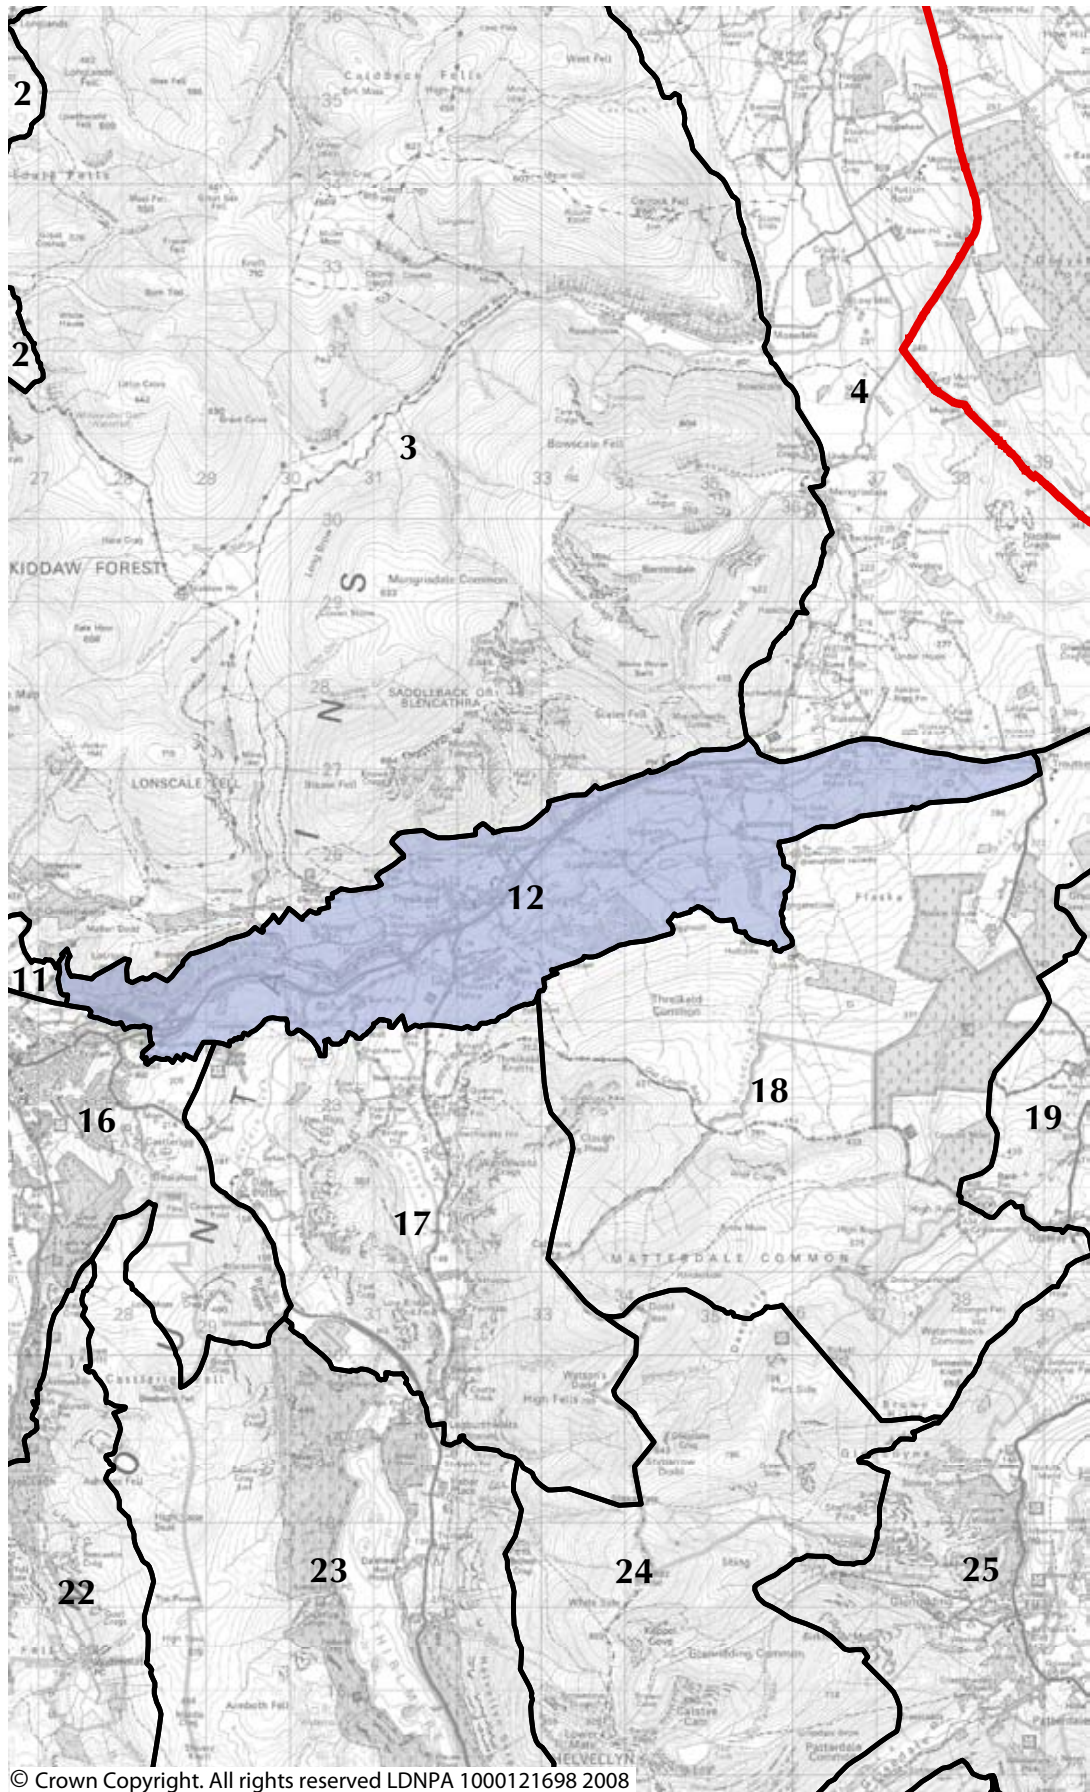

© Crown Copyright. All rights reserved LDNPA 1000121698 2008

Area of Distinctive Character 11: Bassenthwaite and Derwent Alluvial Plain
 Lake District National Park Landscape Character Assessment and Guidelines

Area of Distinctive Character 12: Glenderamackin Valley

Lake District National Park Landscape Character Assessment and Guidelines

Area of Distinctive Character 13: Buttermere and Crummock Water

Lake District National Park Landscape Character Assessment and Guidelines

Area of Distinctive Character 14: Grizedale Pike and Whinlatter

© Crown Copyright. All rights reserved LDNPA 1000121698 2008

Area of Distinctive Character 15: Newlands

Lake District National Park Landscape Character Assessment and Guidelines

Area of Distinctive Character 20: Eamont Valley