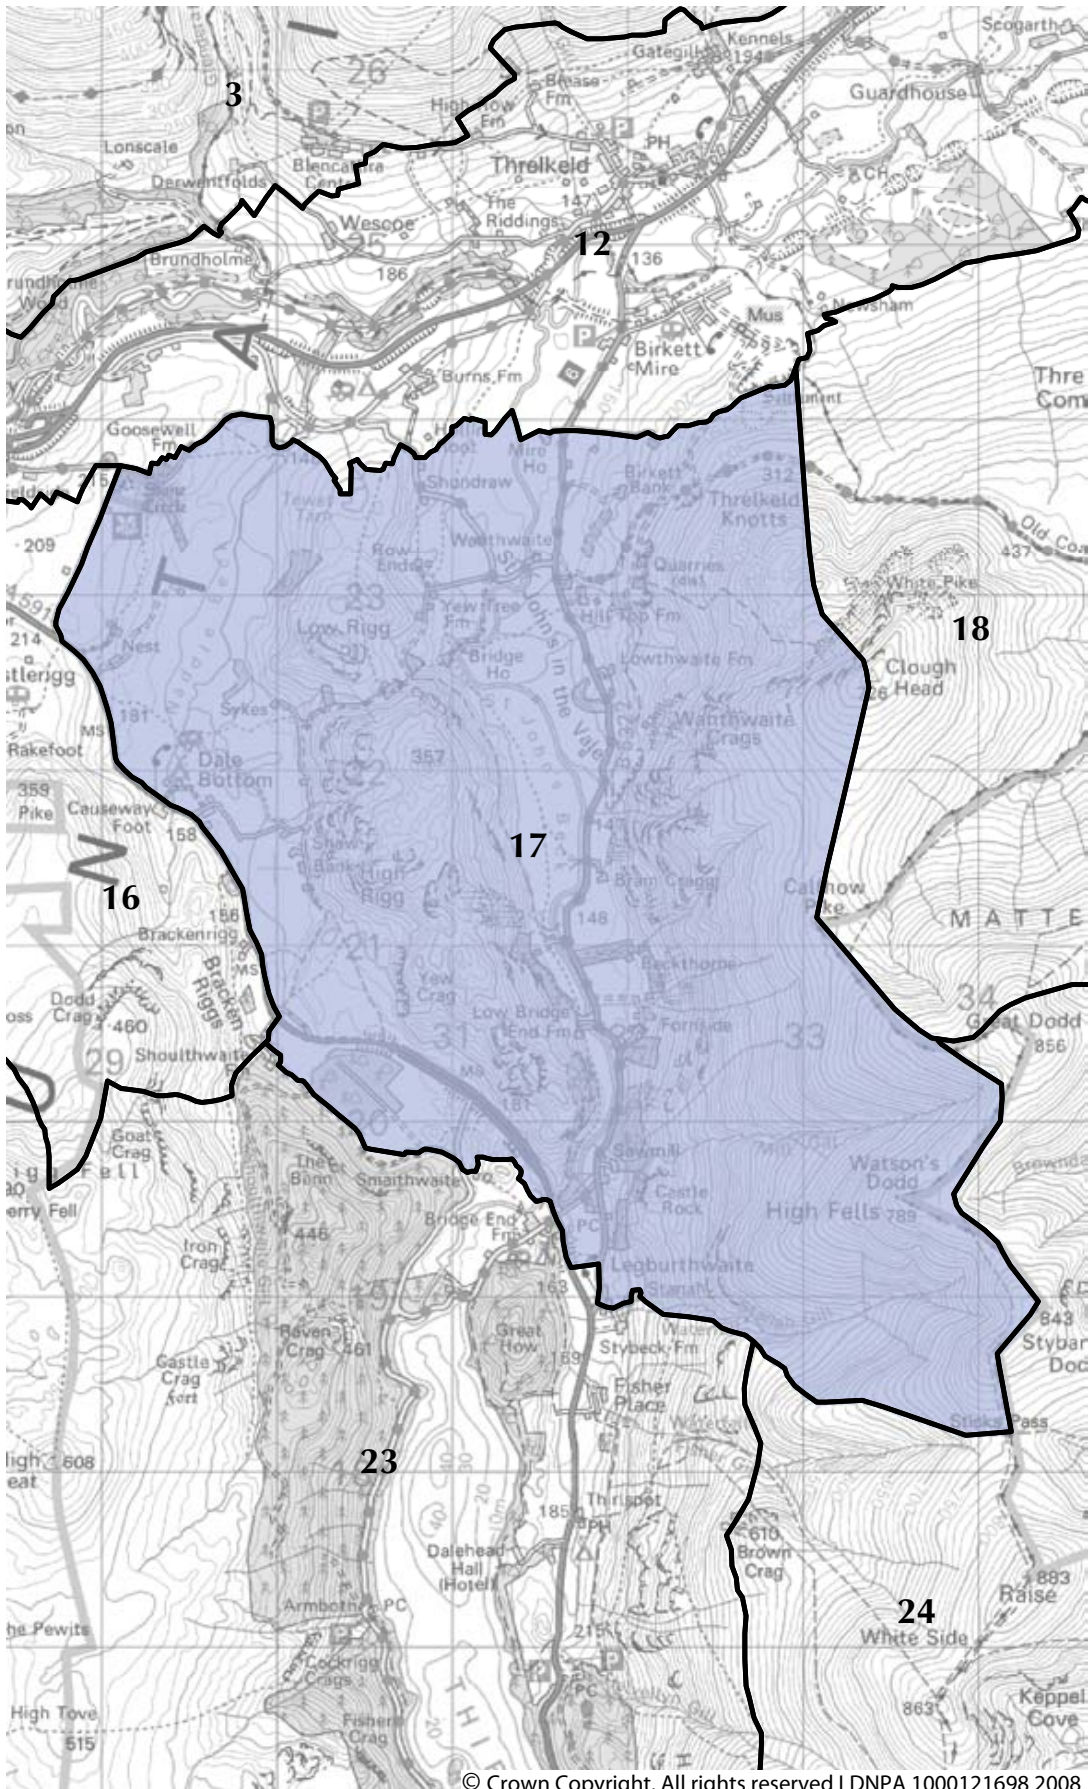

© Crown Copyright. All rights reserved LDNPA 1000121698 2008

Area of Distinctive Character 11: Bassenthwaite and Derwent Alluvial Plain
 Lake District National Park Landscape Character Assessment and Guidelines

Area of Distinctive Character 14: Grizedale Pike and Whinlatter

© Crown Copyright. All rights reserved LDNPA 1000121698 2008

Area of Distinctive Character 15: Newlands

Lake District National Park Landscape Character Assessment and Guidelines

© Crown Copyright. All rights reserved LDNPA 1000121698 2008

Area of Distinctive Character 16: Keswick and Derwent Water

Lake District National Park Landscape Character Assessment and Guidelines

Area of Distinctive Character 17: St. John's in the Vale and Naddle

Area of Distinctive Character 20: Eamont Valley