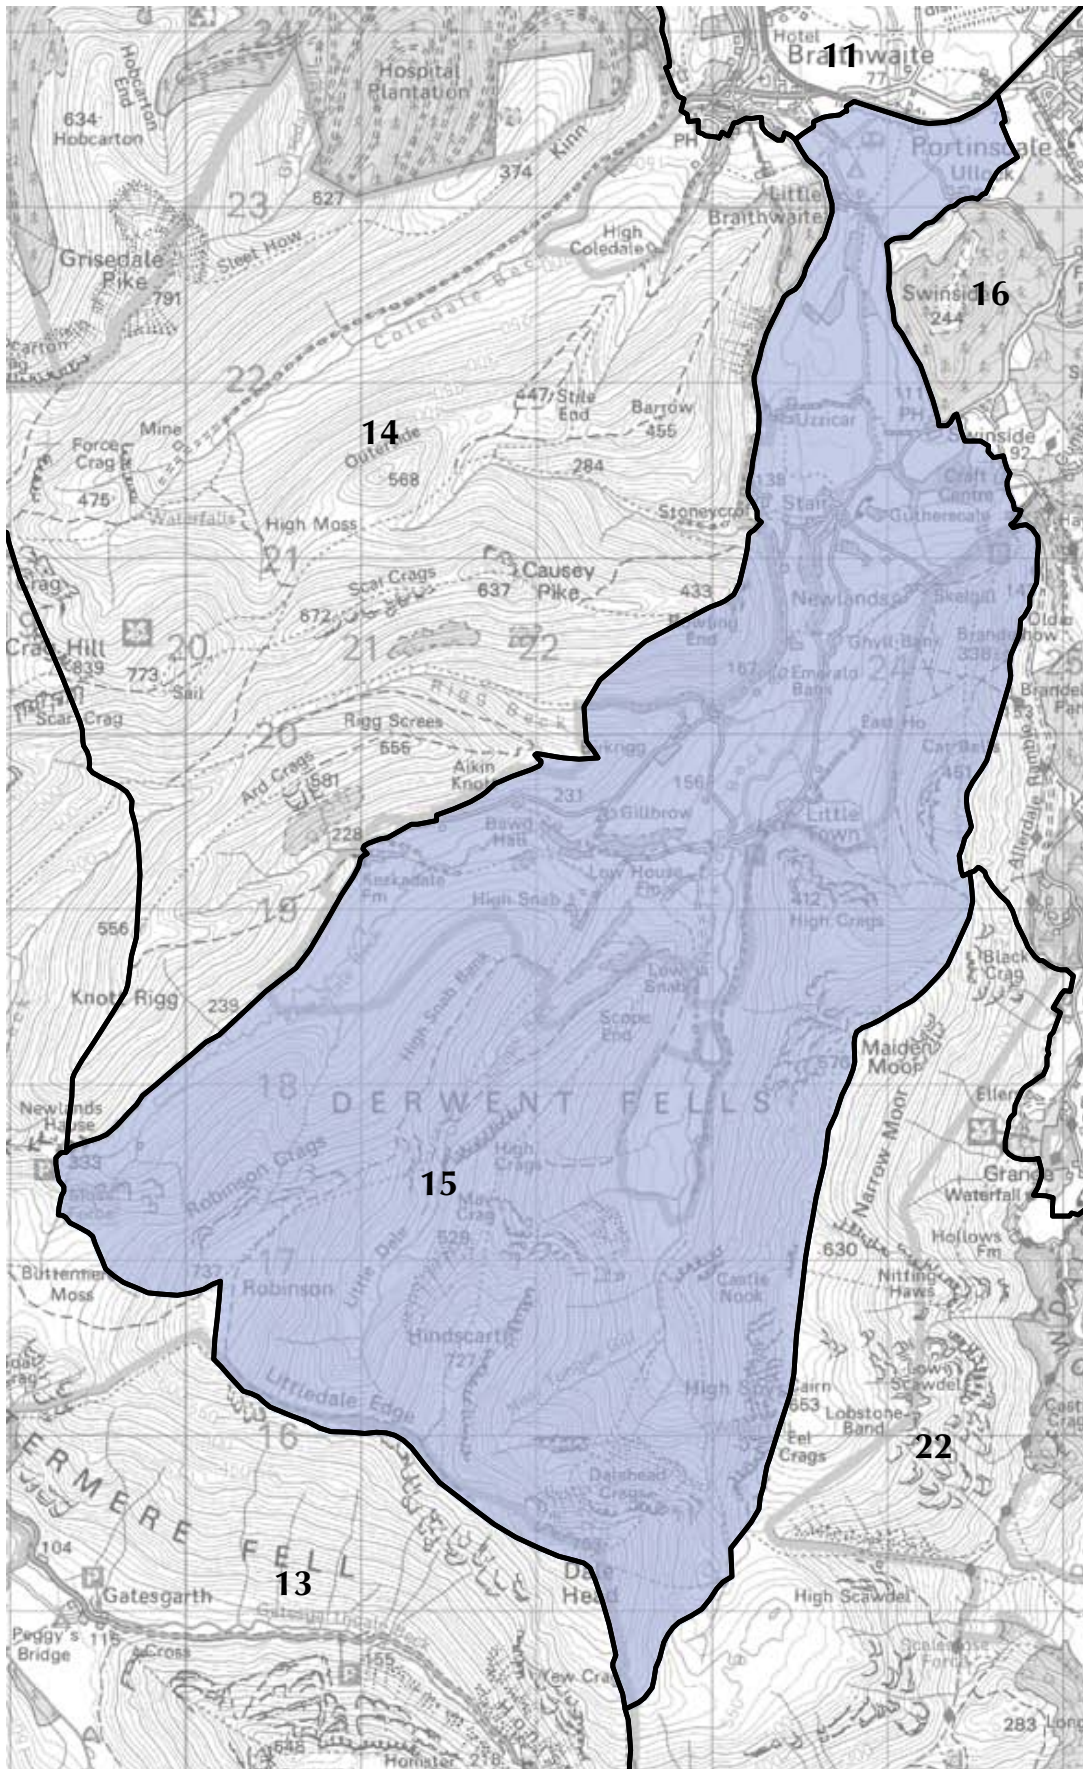

Area of Distinctive Character 12: Glenderamackin Valley

Lake District National Park Landscape Character Assessment and Guidelines

Area of Distinctive Character 13: Buttermere and Crummock Water

Lake District National Park Landscape Character Assessment and Guidelines

Area of Distinctive Character 14: Grizedale Pike and Whinlatter

© Crown Copyright. All rights reserved LDNPA 1000121698 2008

Area of Distinctive Character 15: Newlands

Lake District National Park Landscape Character Assessment and Guidelines

© Crown Copyright. All rights reserved LDNPA 1000121698 2008

Area of Distinctive Character 16: Keswick and Derwent Water

Lake District National Park Landscape Character Assessment and Guidelines

Area of Distinctive Character 17: St. John's in the Vale and Naddle

Area of Distinctive Character 20: Eamont Valley