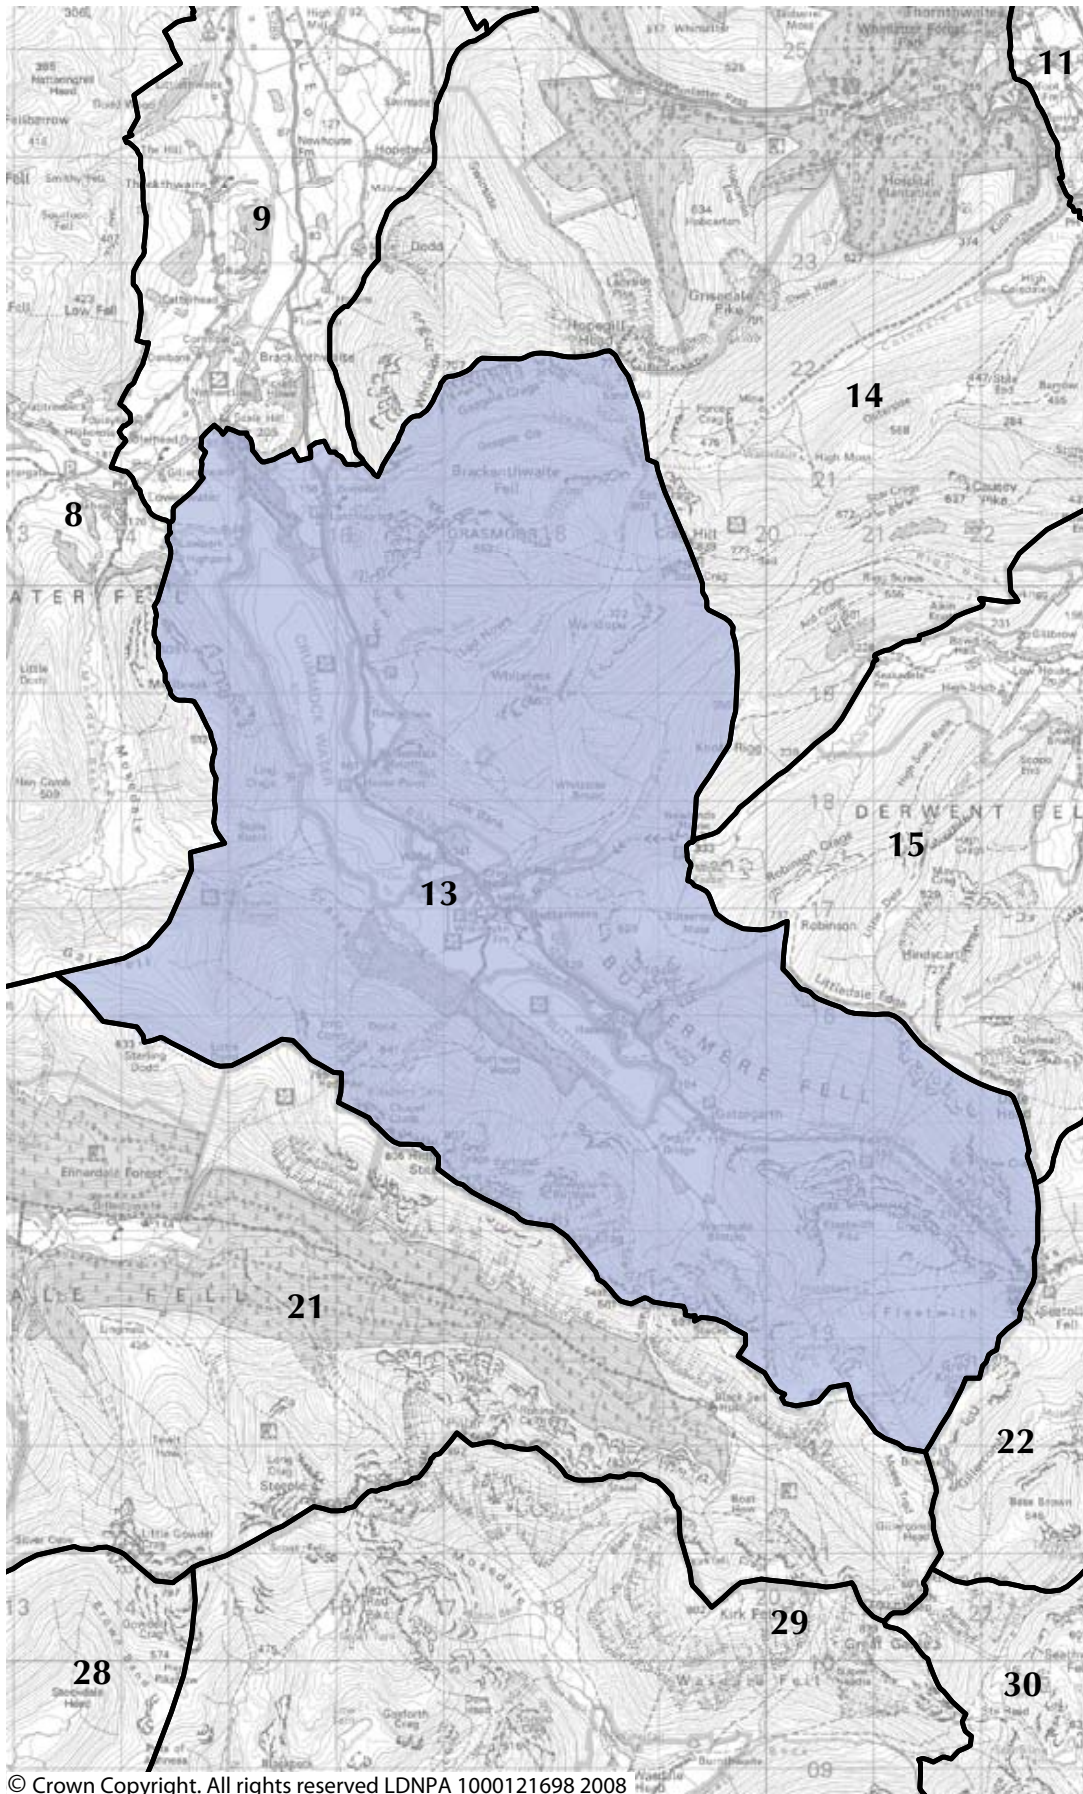

© Crown Copyright. All rights reserved LDNPA 1000121698 2008

Area of Distinctive Character 11: Bassenthwaite and Derwent Alluvial Plain
 Lake District National Park Landscape Character Assessment and Guidelines

Area of Distinctive Character 12: Glenderamackin Valley

Lake District National Park Landscape Character Assessment and Guidelines

Area of Distinctive Character 13: Buttermere and Crummock Water

Lake District National Park Landscape Character Assessment and Guidelines

© Crown Copyright. All rights reserved LDNPA 1000121698 2008

Area of Distinctive Character 16: Keswick and Derwent Water

Lake District National Park Landscape Character Assessment and Guidelines

Area of Distinctive Character 17: St. John's in the Vale and Naddle

Area of Distinctive Character 20: Eamont Valley