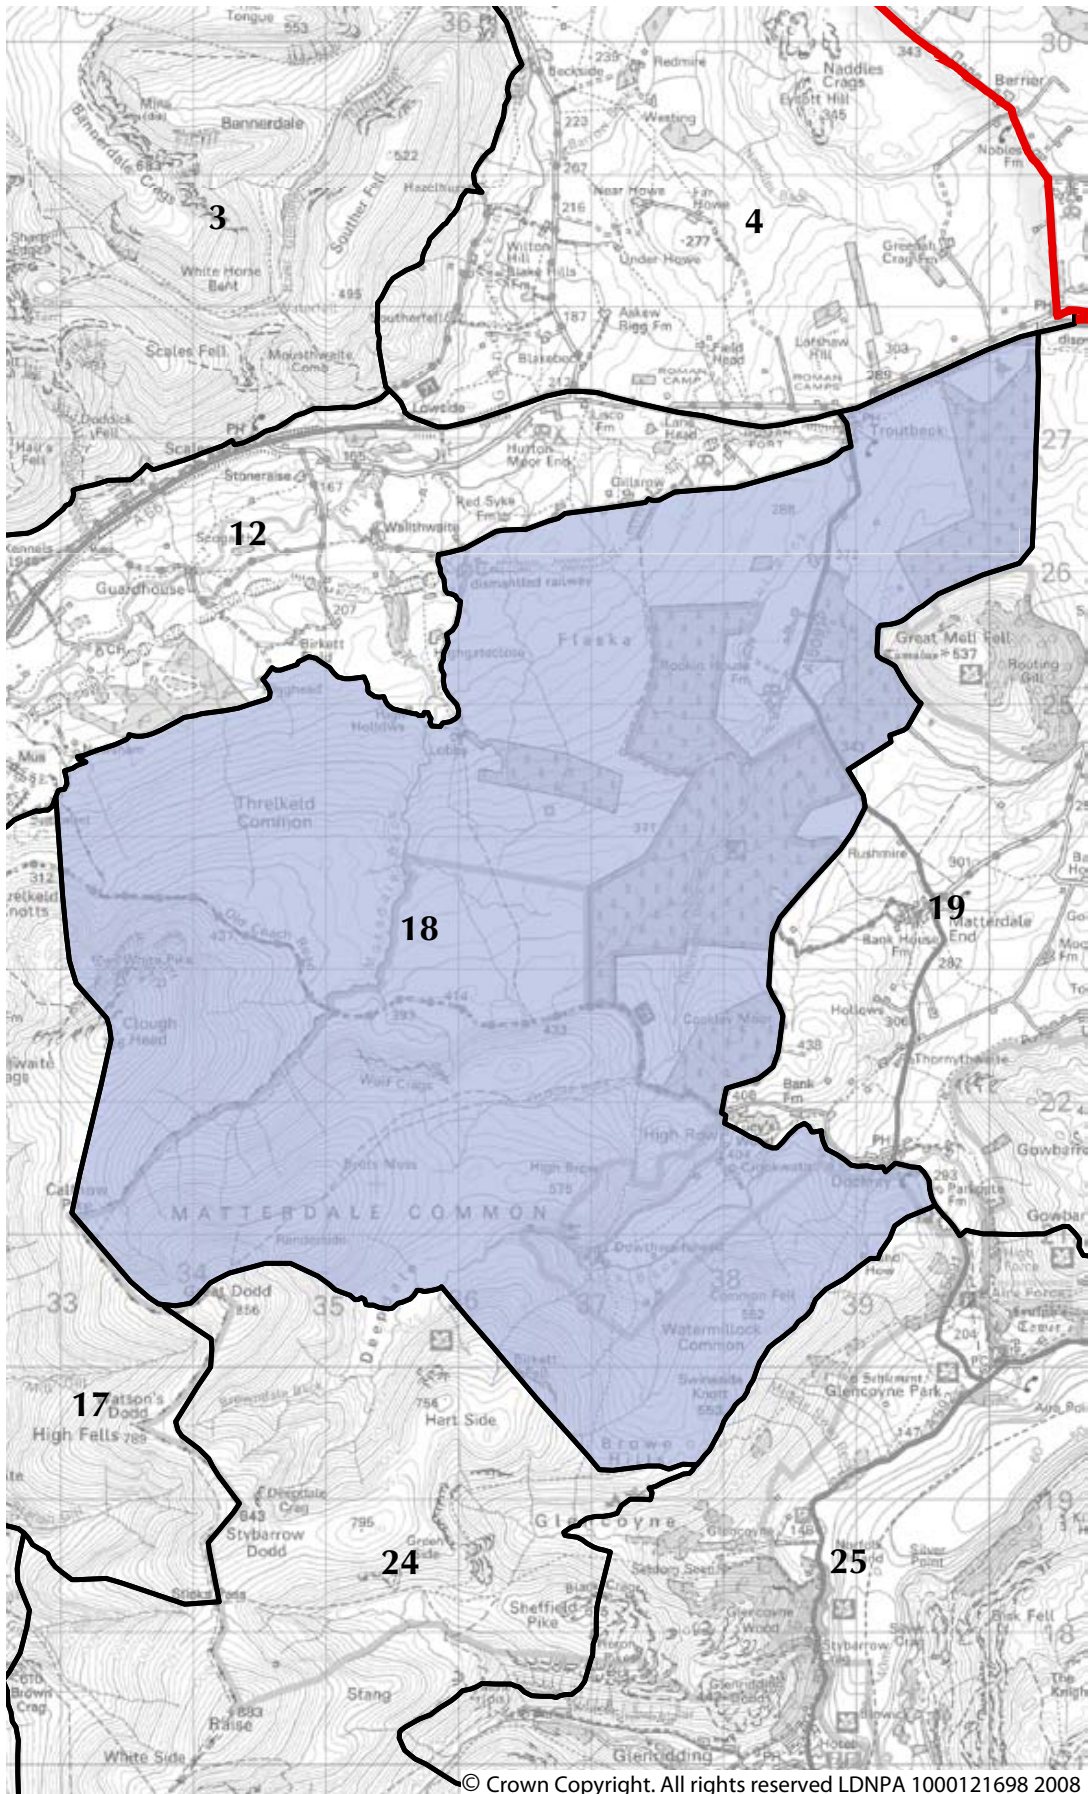

© Crown Copyright. All rights reserved LDNPA 1000121698 2008

Area of Distinctive Character 11: Bassenthwaite and Derwent Alluvial Plain
 Lake District National Park Landscape Character Assessment and Guidelines

© Crown Copyright. All rights reserved LDNPA 1000121698 2008

Area of Distinctive Character 16: Keswick and Derwent Water

Lake District National Park Landscape Character Assessment and Guidelines

Area of Distinctive Character 17: St. John's in the Vale and Naddle

Lake District National Park Landscape Character Assessment and Guidelines

© Crown Copyright. All rights reserved LDNPA 1000121698 2008

Area of Distinctive Character 18: Threlkeld & Matterdale Commons

Area of Distinctive Character 19: Great Mell & Little Mell Valleys

Area of Distinctive Character 20: Eamont Valley