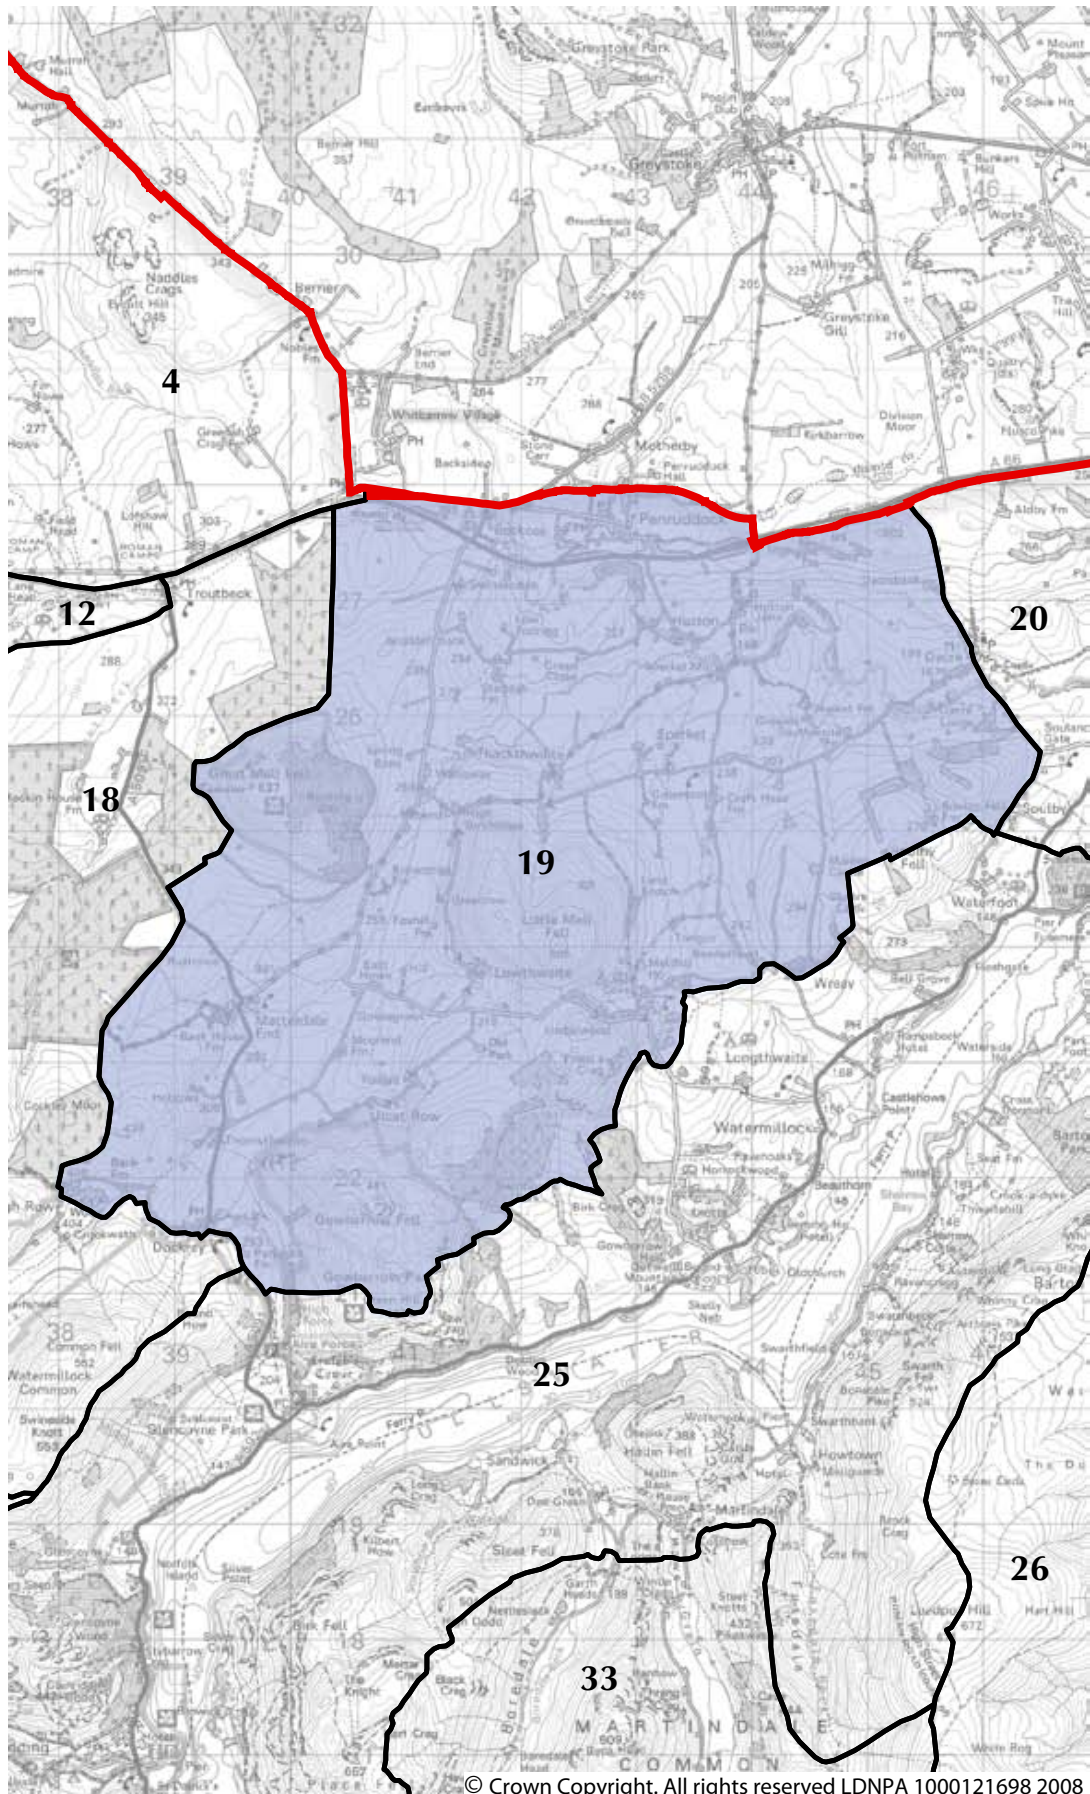

© Crown Copyright. All rights reserved LDNPA 1000121698 2008

Area of Distinctive Character 11: Bassenthwaite and Derwent Alluvial Plain
 Lake District National Park Landscape Character Assessment and Guidelines

Area of Distinctive Character 12: Glenderamackin Valley

Lake District National Park Landscape Character Assessment and Guidelines

Area of Distinctive Character 13: Buttermere and Crummock Water

Lake District National Park Landscape Character Assessment and Guidelines

Lake District National Park Landscape Character Assessment and Guidelines

© Crown Copyright. All rights reserved LDNPA 1000121698 2008

Area of Distinctive Character 18: Threlkeld & Matterdale Commons

Area of Distinctive Character 19: Great Mell & Little Mell Valleys

Area of Distinctive Character 20: Eamont Valley