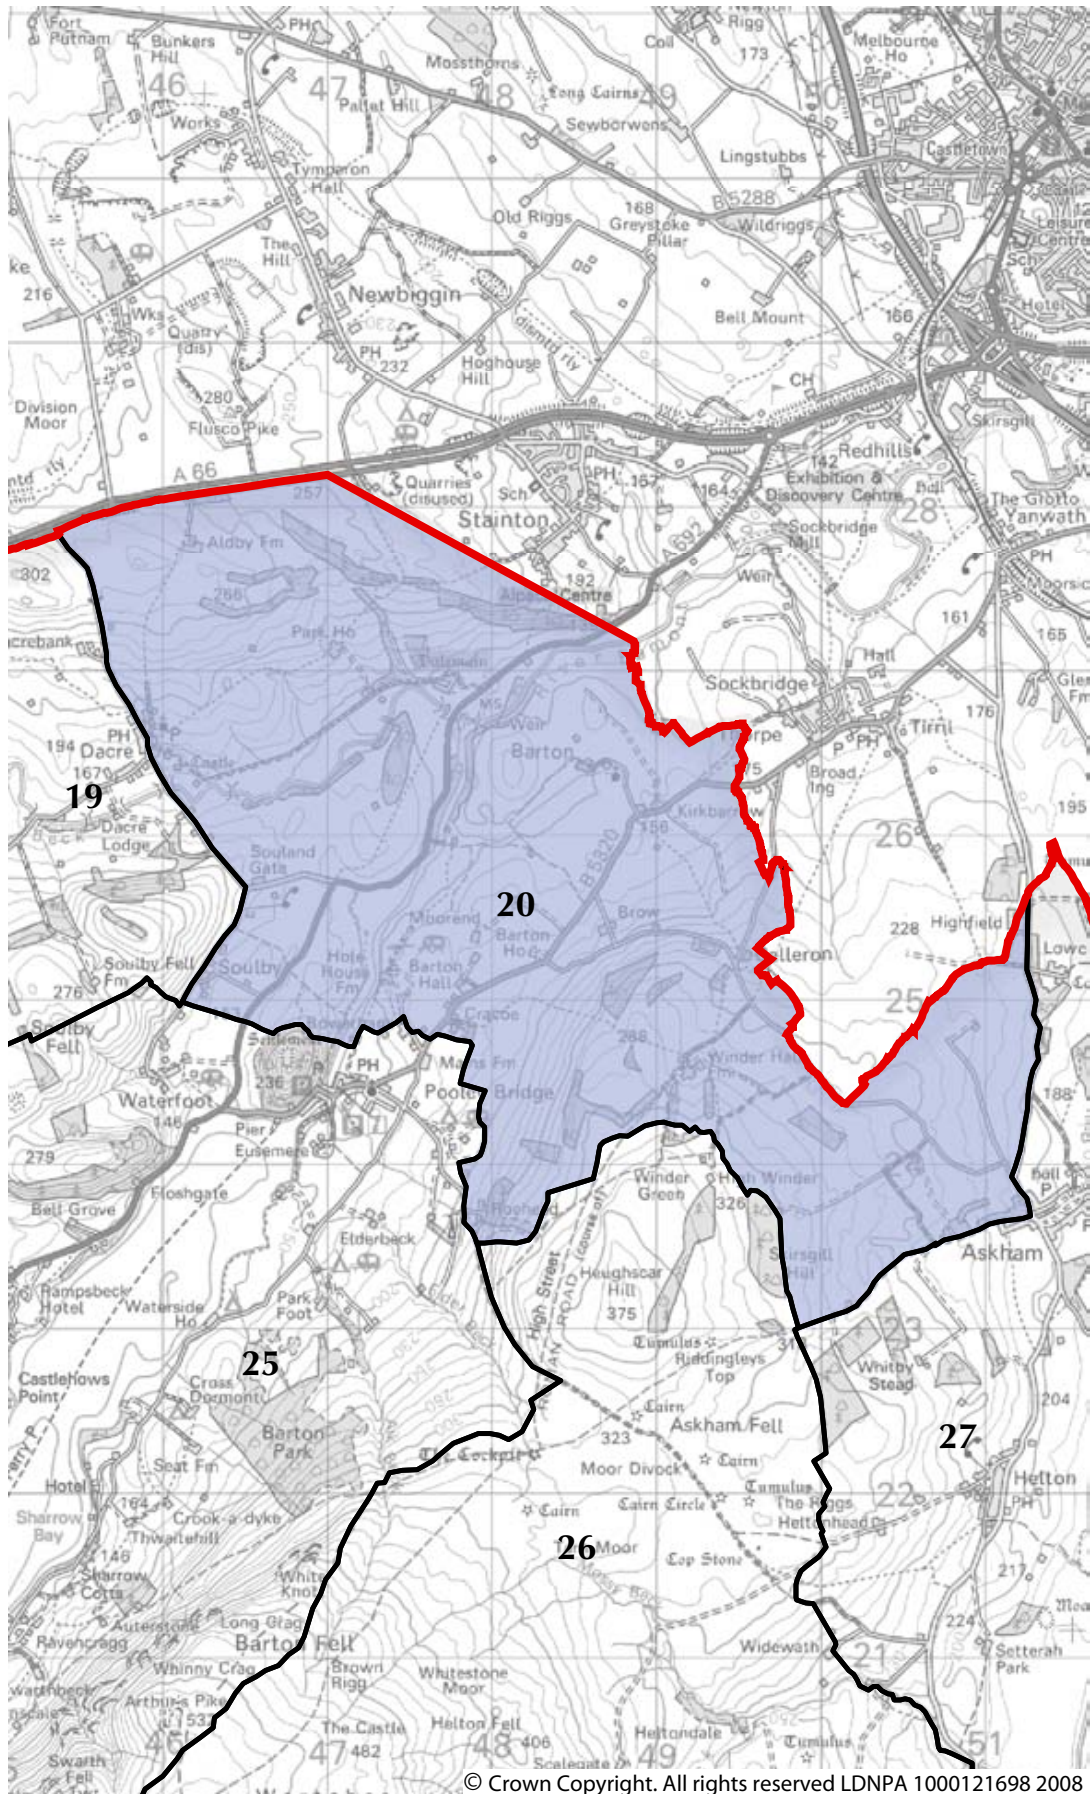

© Crown Copyright. All rights reserved LDNPA 1000121698 2008

Area of Distinctive Character 11: Bassenthwaite and Derwent Alluvial Plain
 Lake District National Park Landscape Character Assessment and Guidelines

© Crown Copyright. All rights reserved LDNPA 1000121698 2008

Area of Distinctive Character 16: Keswick and Derwent Water

Lake District National Park Landscape Character Assessment and Guidelines

Area of Distinctive Character 17: St. John's in the Vale and Naddle

Lake District National Park Landscape Character Assessment and Guidelines

© Crown Copyright. All rights reserved LDNPA 1000121698 2008

Area of Distinctive Character 18: Threlkeld & Matterdale Commons

Area of Distinctive Character 19: Great Mell & Little Mell Valleys

Area of Distinctive Character 20: Eamont Valley