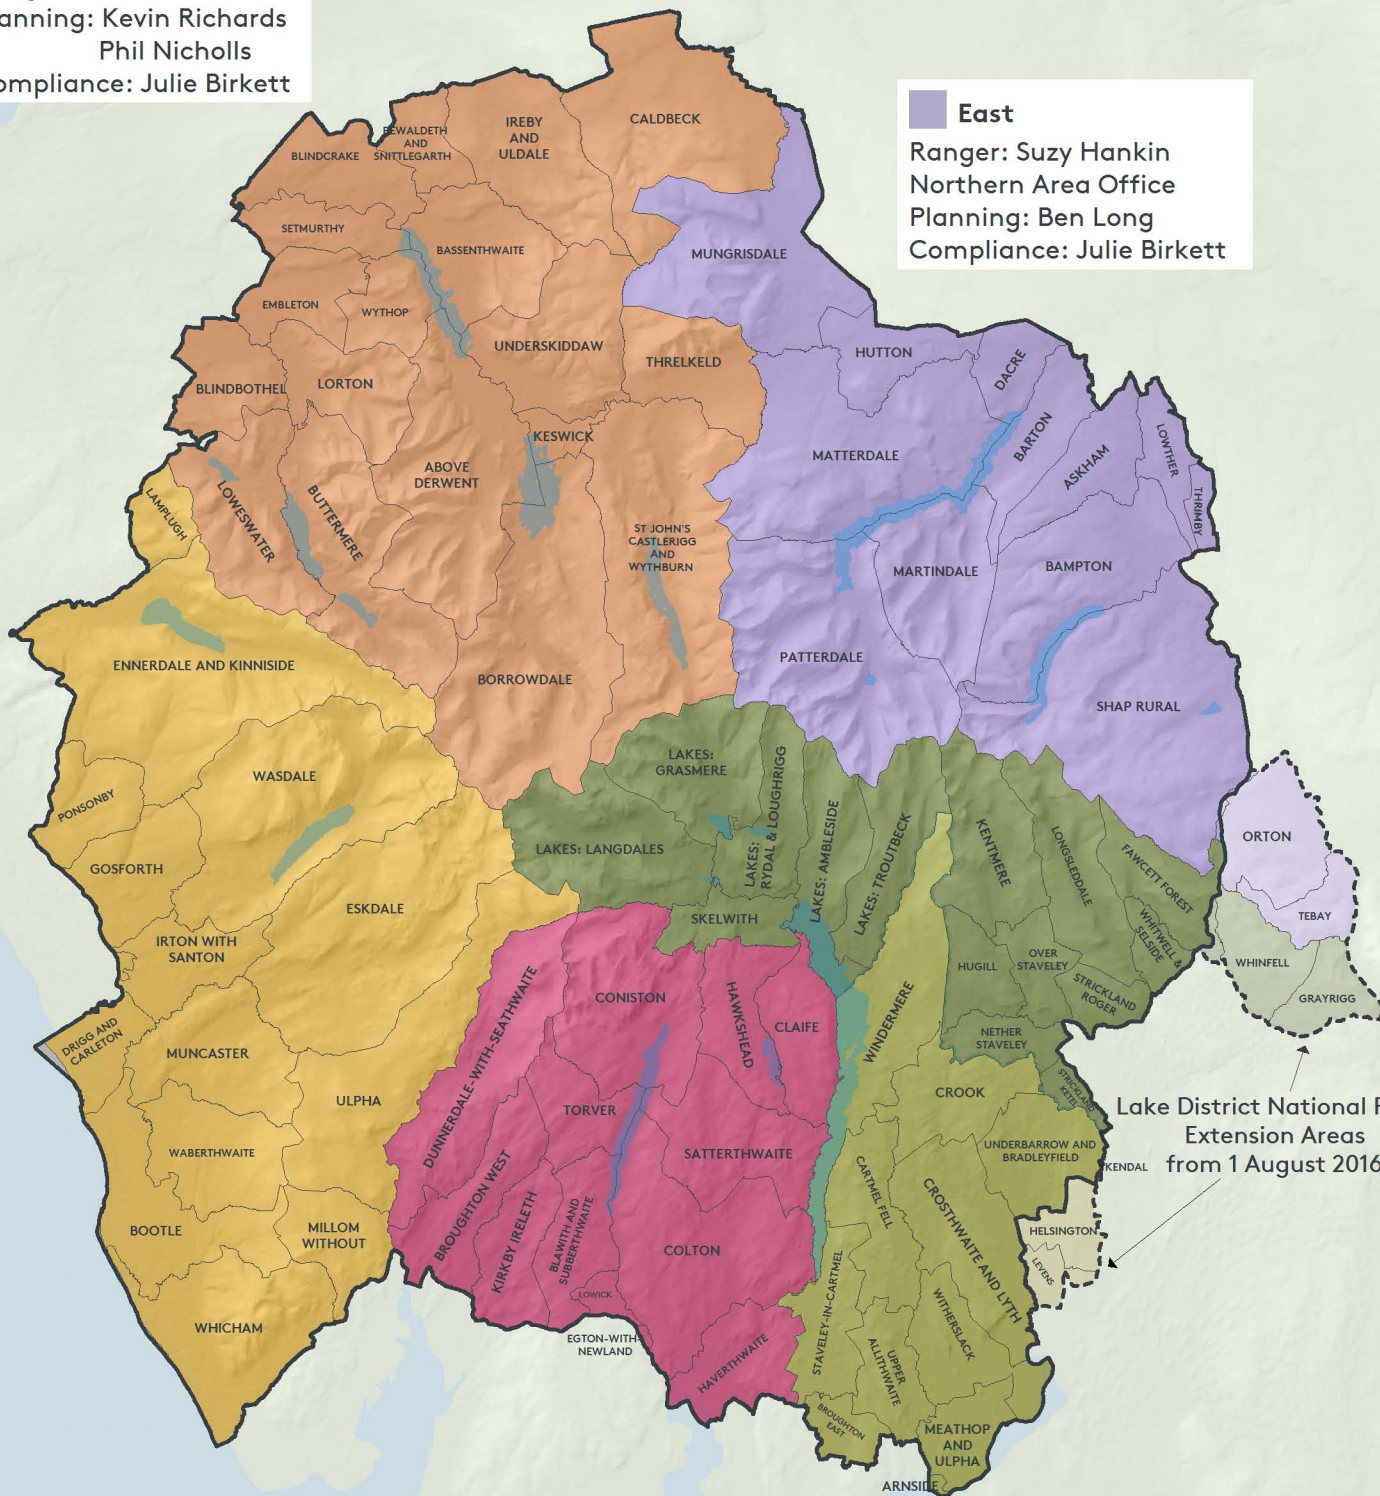

Lake District National Park Extension Areas from 1 August 2016

West

Ranger: Rec Cathey
 Planning: Catherine Campbell
 Compliance: Felicity Thompson
 Amy Harkness

South

Ranger: Sara Spicer
 Planning: Mairi Lock
 Compliance: Felicity Thompson
 Amy Harkness

© Crown copyright and database rights 2016 Ordnance Survey 100021698.

You are not permitted to copy, sub-license, distribute or sell any of this data to third parties in any form.