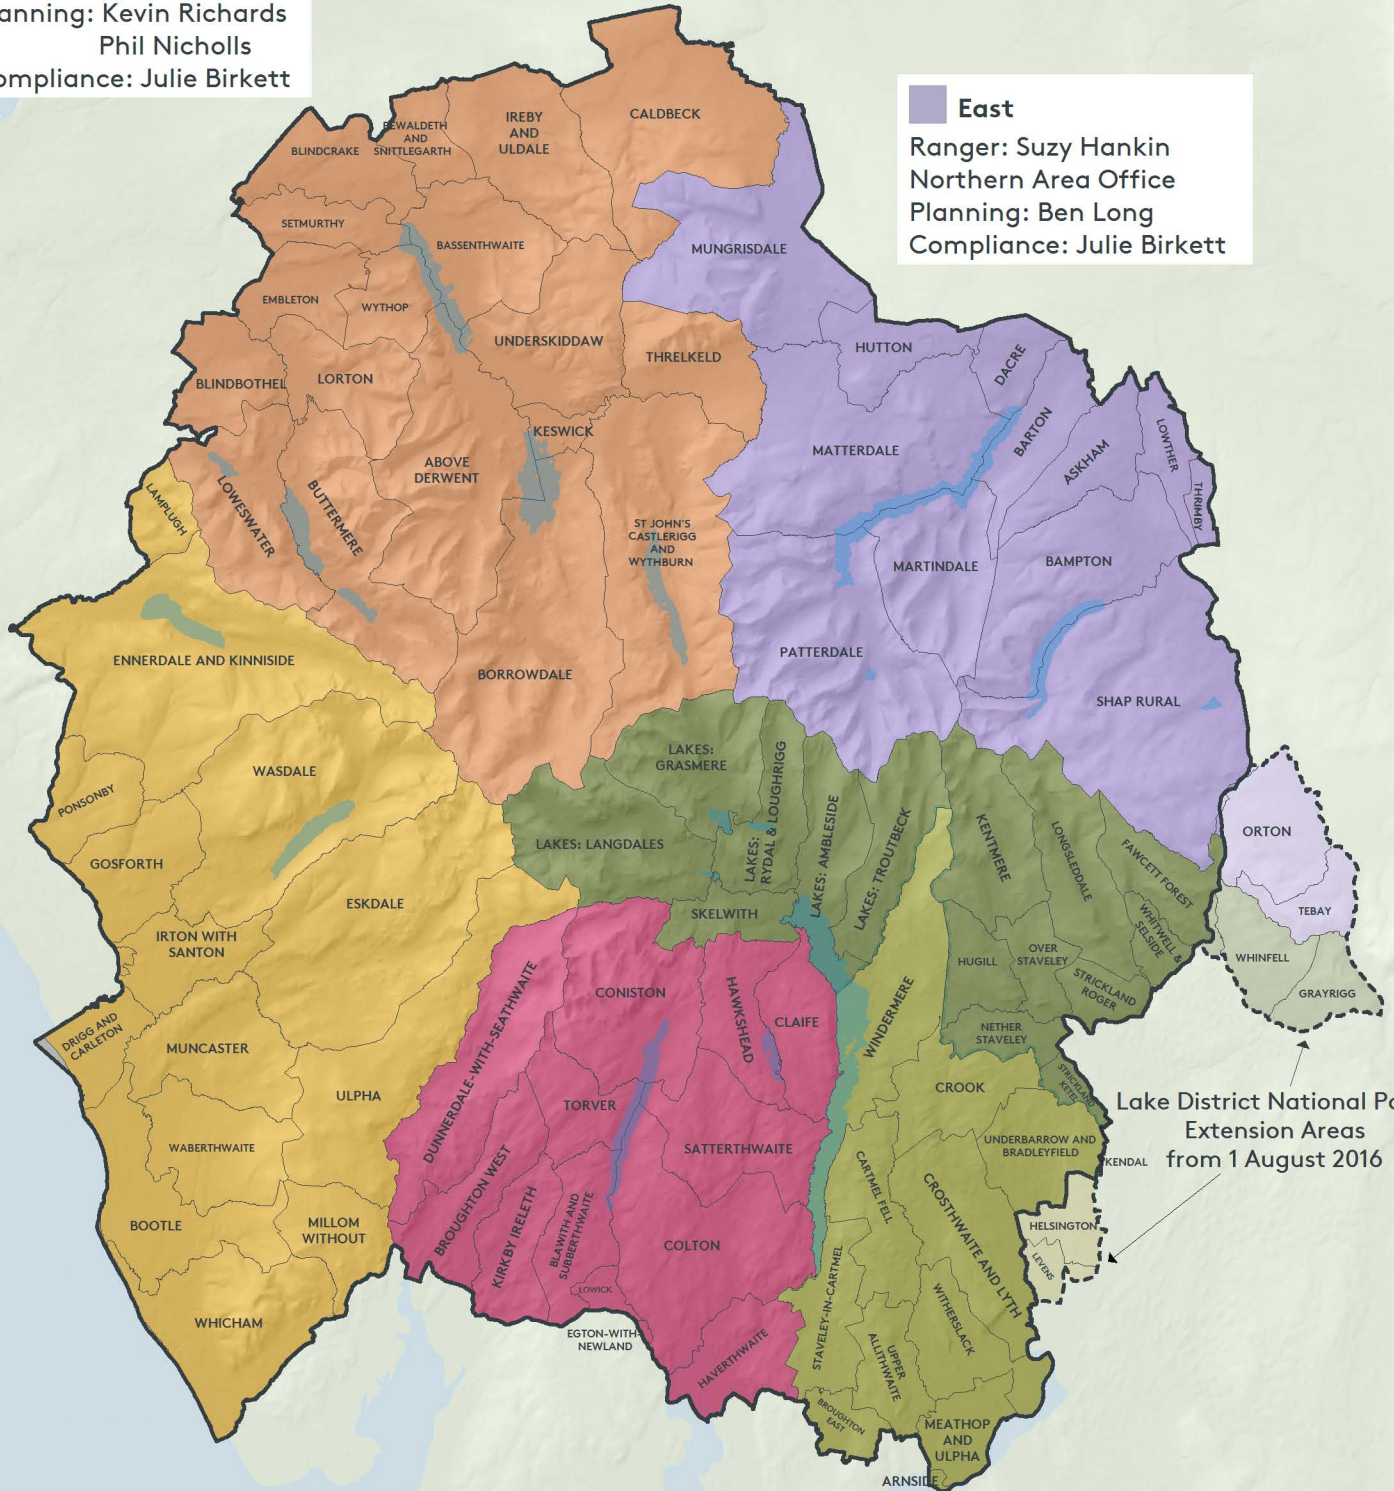

Lake District National Park Authority area contacts

North

Ranger: Cath Johnson
Planning: Kevin Richards
Phil Nicholls
Compliance: Julie Birkett

East

Ranger: Suzy Hankin
Northern Area Office
Planning: Ben Long
Compliance: Julie Birkett

Lake District National Park Extension Areas from 1 August 2016

West

Ranger: Rec Cathey
Planning: Catherine Campbell
Compliance: Felicity Thompson
Amy Harkness

South

Ranger: Sara Spicer
Planning: Mairi Lock
Compliance: Felicity Thompson
Amy Harkness

Central and South East

Ranger: Graham Standing
Planning: Jackie Ratcliffe
Laura Ross
Planning: Andrew Smith
Emma Johnston
Compliance: Felicity Thompson

Lake District National Park

Staff are based at our Headquarters in Kendal, unless otherwise indicated:

LDNPA, Murley Moss, Oxenholme Road, Kendal, LA9 7RL Telephone: (01539) 724555

LDNPA, Northern Area Office, Old Station Yard, Threlkeld, CA12 4TT Telephone: (01768) 779633

To email staff please use the format: firstname.lastname@lakedistrict.gov.uk

© Crown copyright and database rights 2016 Ordnance Survey 100021698.

You are not permitted to copy, sub-license, distribute or sell any of this data to third parties in any form.