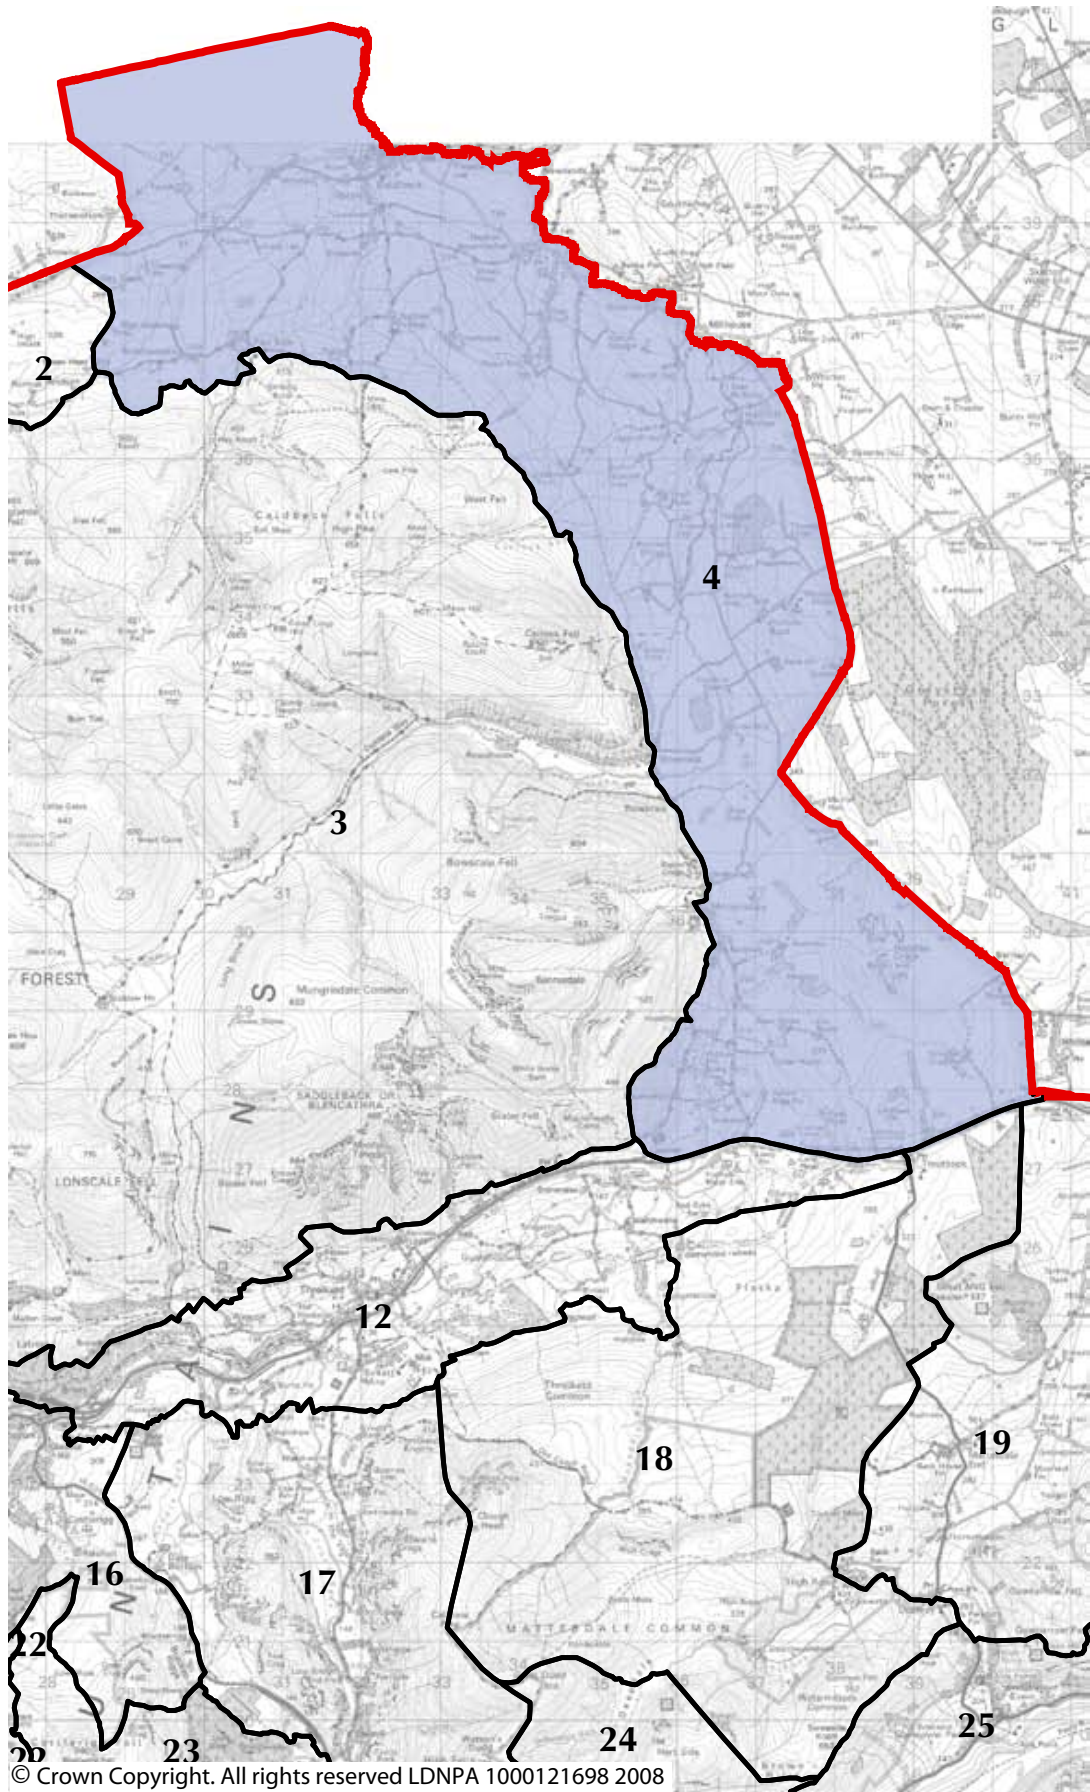

Lake District National Park Landscape Character Assessment and Guidelines

**Area of Distinctive Character 3: Skiddaw and Blencathra**

Lake District National Park Landscape Character Assessment and Guidelines

Area of Distinctive Character 4: Mungrisdale and Caldbeck

Area of Distinctive Character 5: Derwent Valley

© Crown Copyright. All rights reserved LDNPA 1000121698 2008

**Area of Distinctive Character 6: Setmurthy Common and Embleton**

Lake District National Park Landscape Character Assessment and Guidelines

© Crown Copyright. All rights reserved LDNPA 1000121698 2008

**Area of Distinctive Character 7: Bassenthwaite Lake**

Lake District National Park Landscape Character Assessment and Guidelines

Area of Distinctive Character 8: Loweswater

© Crown Copyright. All rights reserved LDNPA 1000121698 2008

Area of Distinctive Character 9: Lorton Vale

**Area of Distinctive Character 10: Broom, Ling and Kirk Fells**