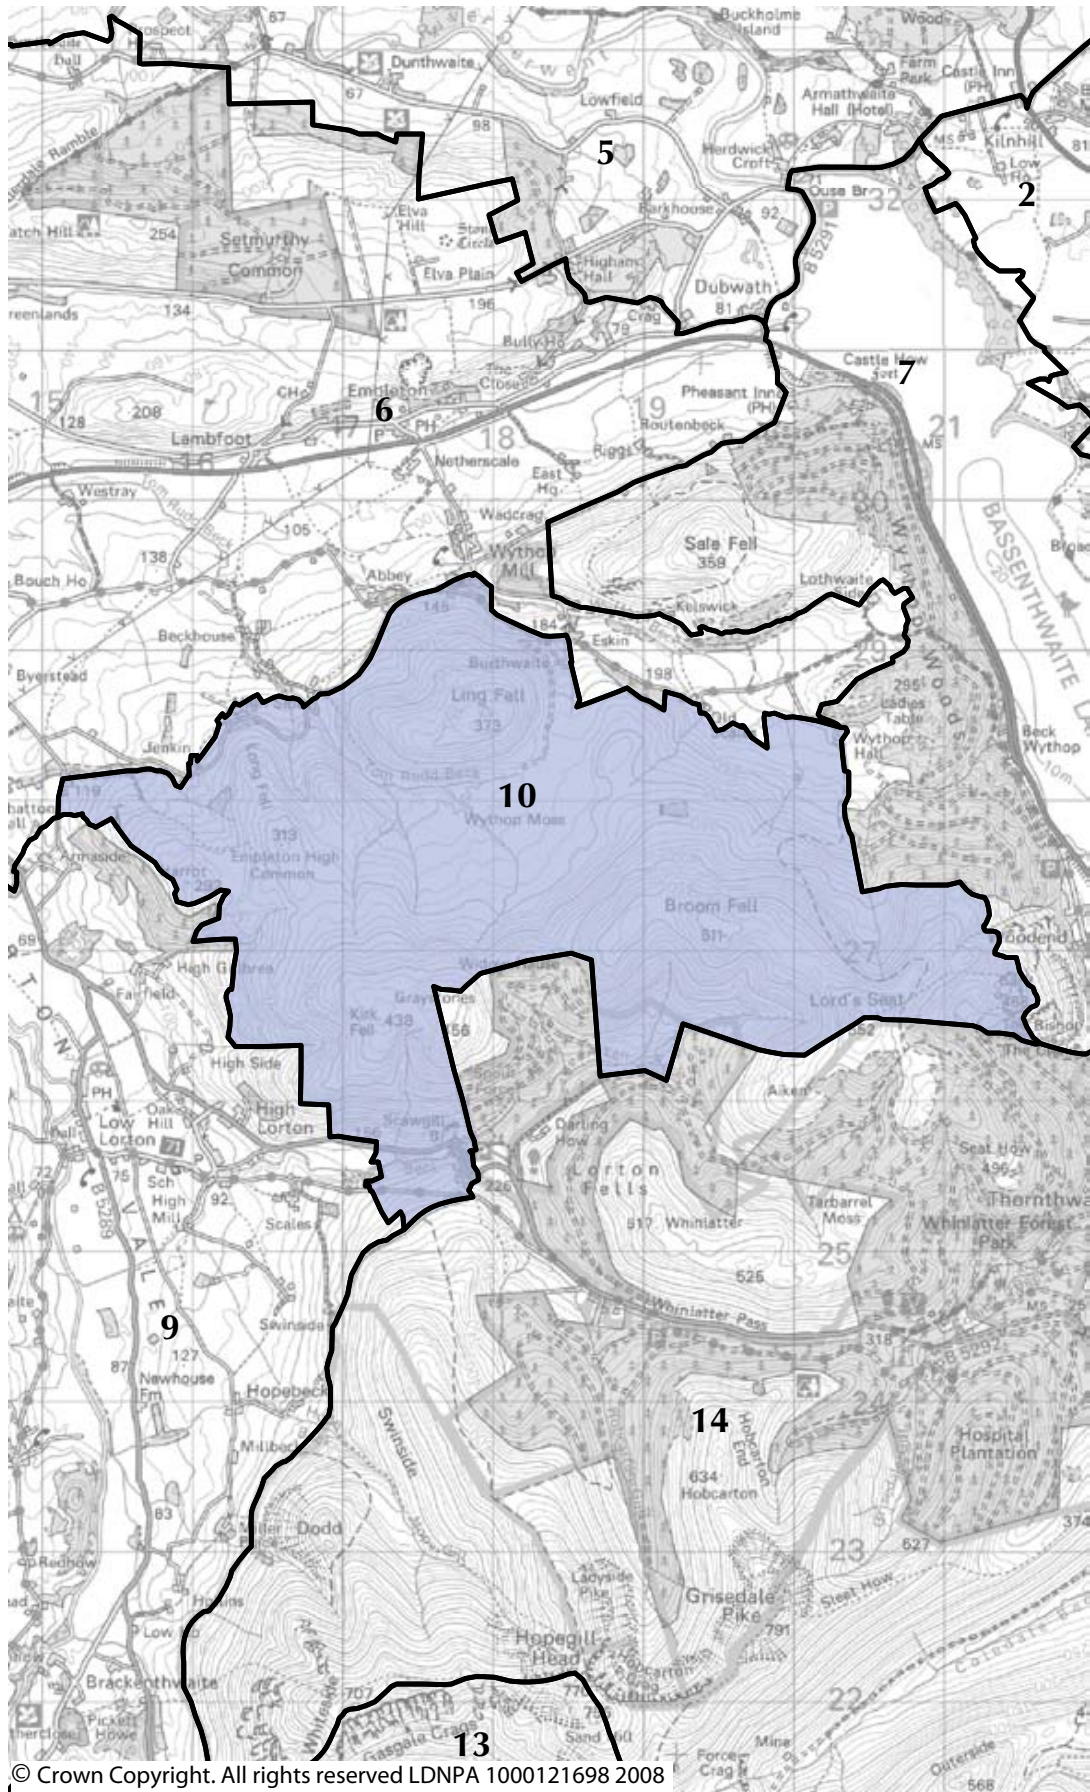

Lake District National Park Landscape Character Assessment and Guidelines

**Area of Distinctive Character 3: Skiddaw and Blencathra**

Lake District National Park Landscape Character Assessment and Guidelines

Area of Distinctive Character 4: Mungrisdale and Caldbeck

Area of Distinctive Character 5: Derwent Valley

© Crown Copyright. All rights reserved LDNPA 1000121698 2008

**Area of Distinctive Character 6: Setmurthy Common and Embleton**

Lake District National Park Landscape Character Assessment and Guidelines

© Crown Copyright. All rights reserved LDNPA 1000121698 2008

**Area of Distinctive Character 7: Bassenthwaite Lake**

Lake District National Park Landscape Character Assessment and Guidelines

Area of Distinctive Character 8: Loweswater

© Crown Copyright. All rights reserved LDNPA 1000121698 2008

Area of Distinctive Character 9: Lorton Vale

**Area of Distinctive Character 10: Broom, Ling and Kirk Fells**