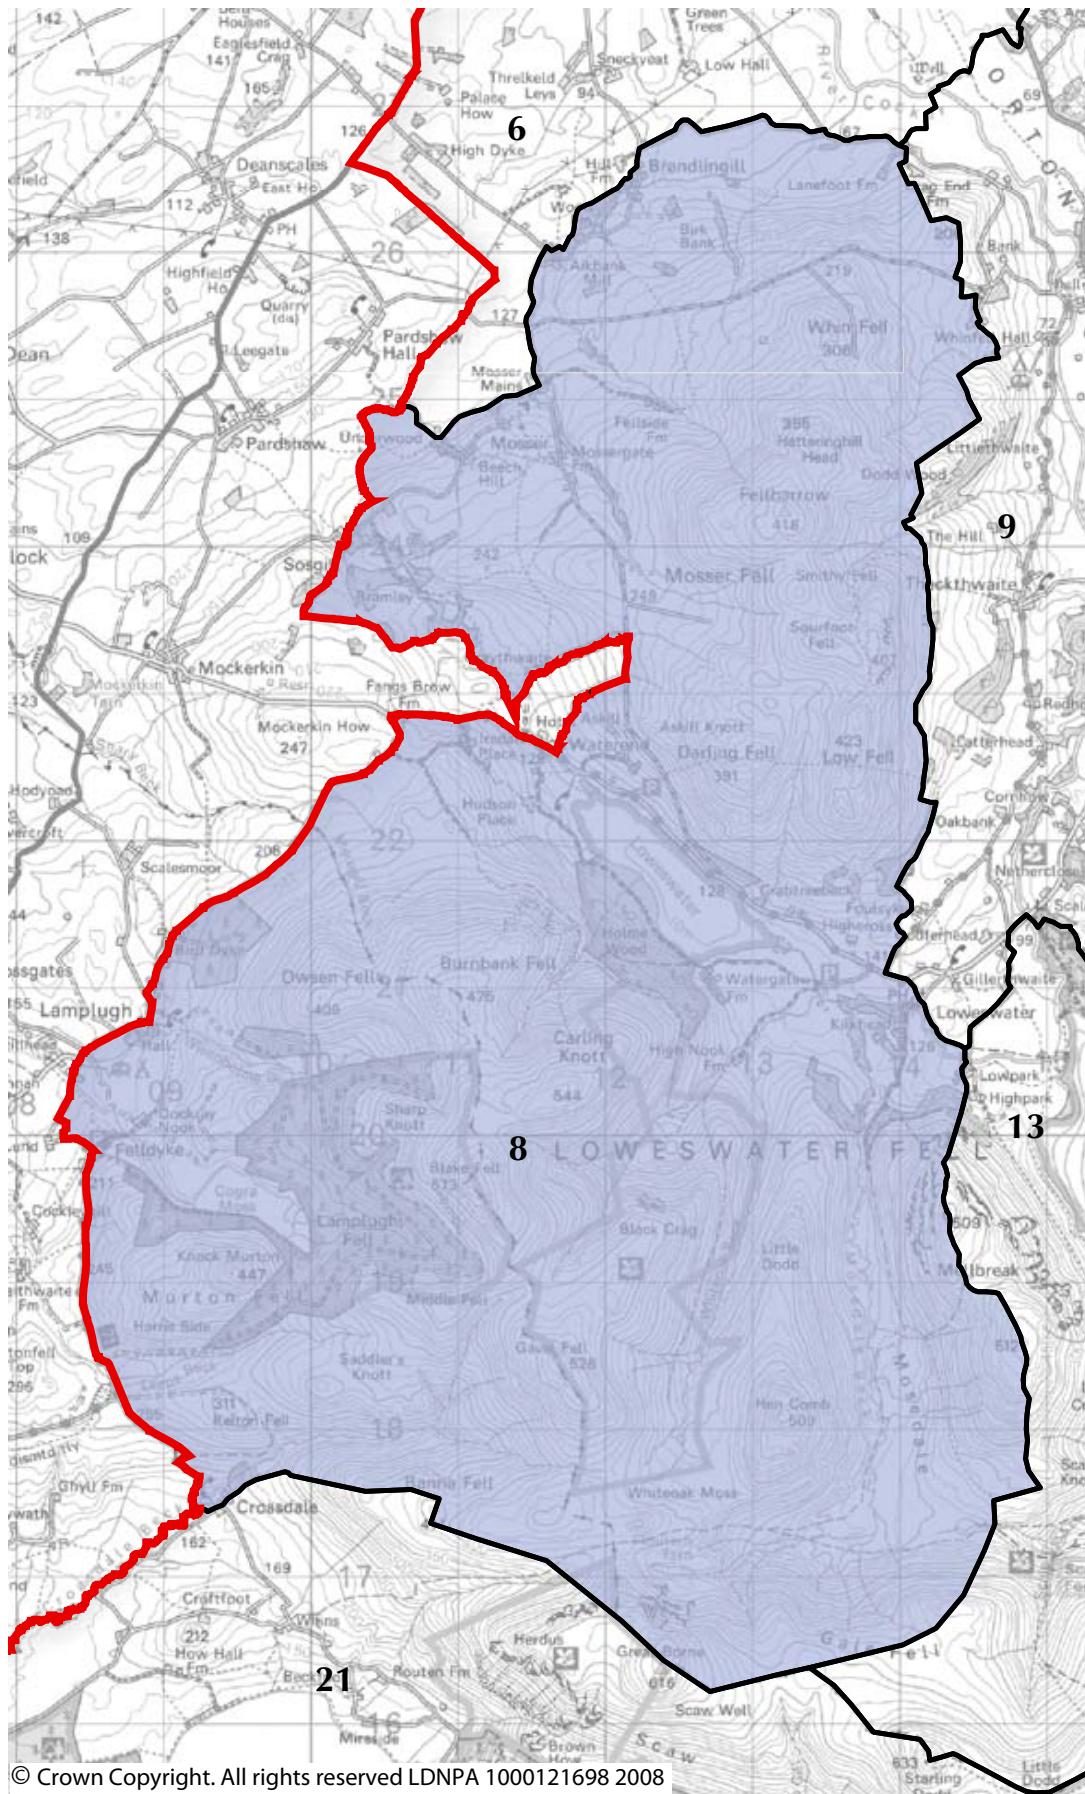

Lake District National Park Landscape Character Assessment and Guidelines

**Area of Distinctive Character 3: Skiddaw and Blencathra**

Lake District National Park Landscape Character Assessment and Guidelines

Area of Distinctive Character 4: Mungrisdale and Caldbeck

Area of Distinctive Character 5: Derwent Valley

© Crown Copyright. All rights reserved LDNPA 1000121698 2008

**Area of Distinctive Character 6: Setmurthy Common and Embleton**

Lake District National Park Landscape Character Assessment and Guidelines

© Crown Copyright. All rights reserved LDNPA 1000121698 2008

**Area of Distinctive Character 7: Bassenthwaite Lake**

Lake District National Park Landscape Character Assessment and Guidelines

Area of Distinctive Character 8: Loweswater

© Crown Copyright. All rights reserved LDNPA 1000121698 2008

Area of Distinctive Character 9: Lorton Vale

**Area of Distinctive Character 10: Broom, Ling and Kirk Fells**