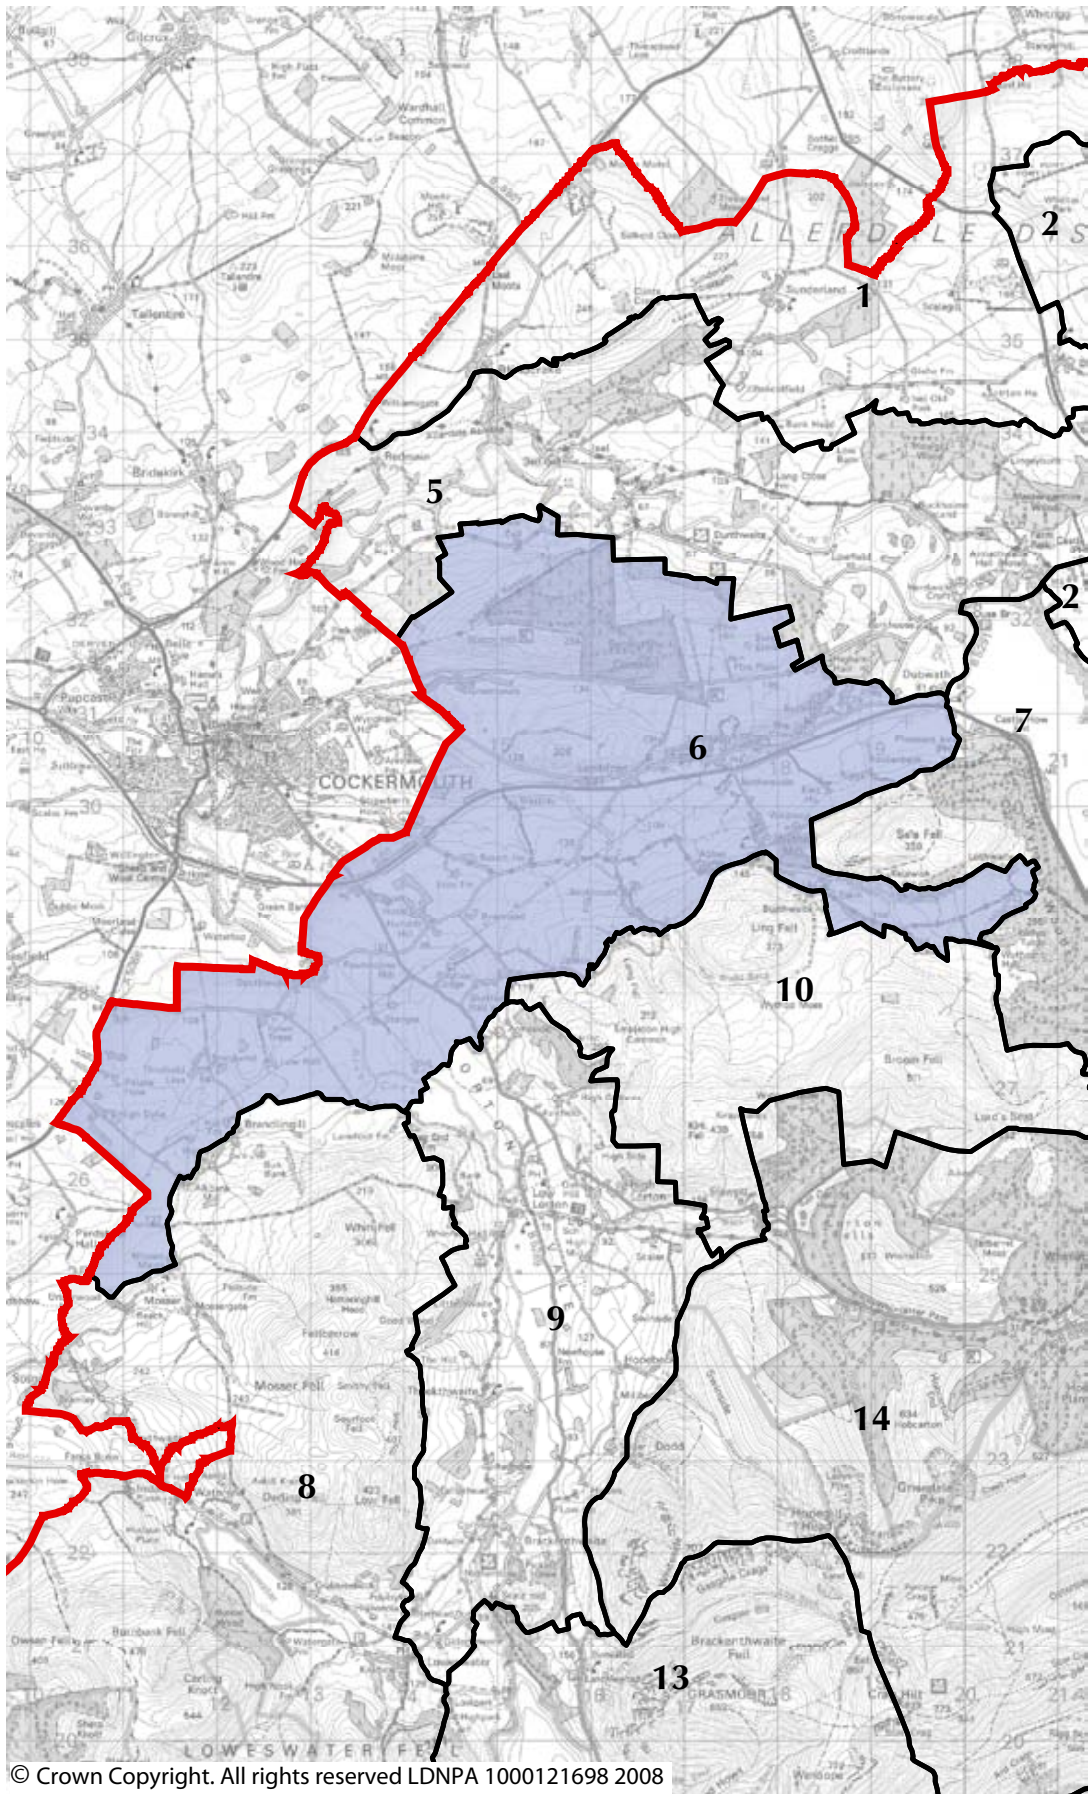

Lake District National Park Landscape Character Assessment and Guidelines

**Area of Distinctive Character 3: Skiddaw and Blencathra**

Lake District National Park Landscape Character Assessment and Guidelines

Area of Distinctive Character 4: Mungrisdale and Caldbeck

Area of Distinctive Character 5: Derwent Valley

© Crown Copyright. All rights reserved LDNPA 1000121698 2008

**Area of Distinctive Character 6: Setmurthy Common and Embleton**

Lake District National Park Landscape Character Assessment and Guidelines

© Crown Copyright. All rights reserved LDNPA 1000121698 2008

**Area of Distinctive Character 7: Bassenthwaite Lake**

Lake District National Park Landscape Character Assessment and Guidelines

Area of Distinctive Character 8: Loweswater

© Crown Copyright. All rights reserved LDNPA 1000121698 2008

Area of Distinctive Character 9: Lorton Vale

**Area of Distinctive Character 10: Broom, Ling and Kirk Fells**