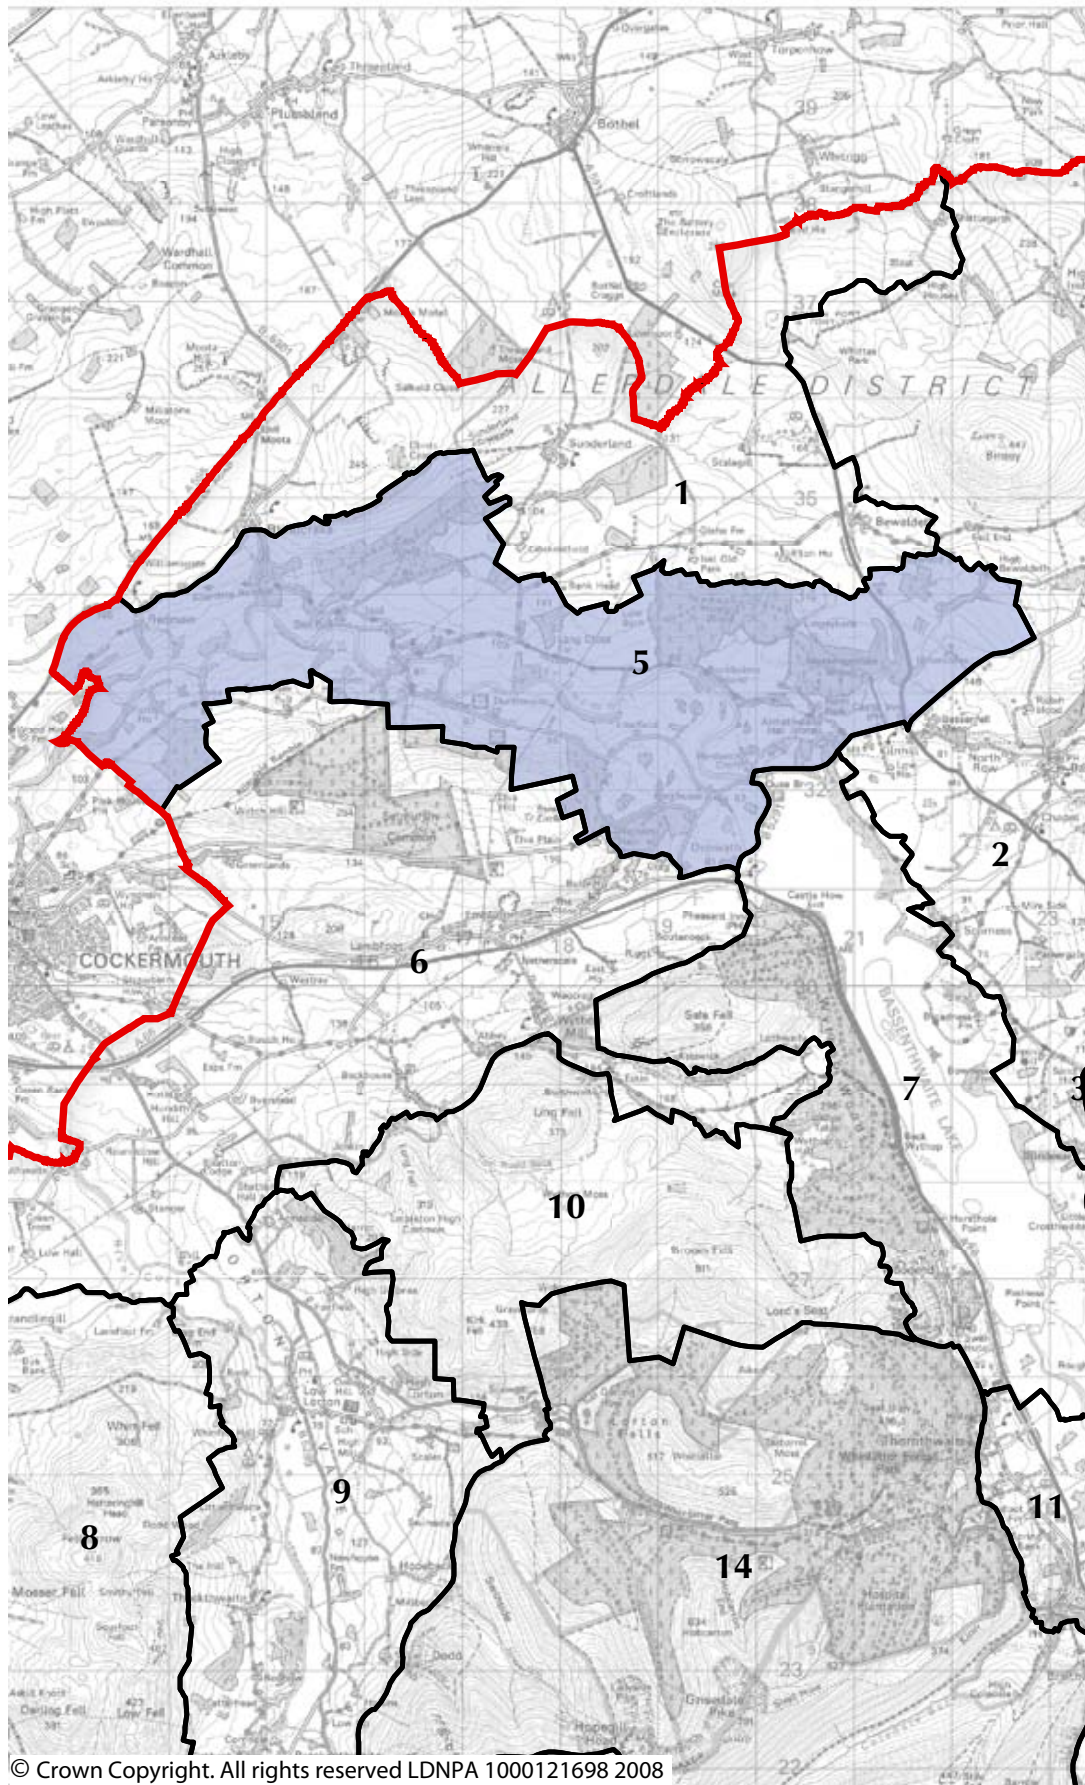

Lake District National Park Landscape Character Assessment and Guidelines

**Area of Distinctive Character 3: Skiddaw and Blencathra**

Lake District National Park Landscape Character Assessment and Guidelines

Area of Distinctive Character 4: Mungrisdale and Caldbeck

Area of Distinctive Character 5: Derwent Valley

© Crown Copyright. All rights reserved LDNPA 1000121698 2008

**Area of Distinctive Character 6: Setmurthy Common and Embleton**

Lake District National Park Landscape Character Assessment and Guidelines

© Crown Copyright. All rights reserved LDNPA 1000121698 2008

**Area of Distinctive Character 7: Bassenthwaite Lake**

Lake District National Park Landscape Character Assessment and Guidelines

Area of Distinctive Character 8: Loweswater

© Crown Copyright. All rights reserved LDNPA 1000121698 2008

Area of Distinctive Character 9: Lorton Vale

**Area of Distinctive Character 10: Broom, Ling and Kirk Fells**