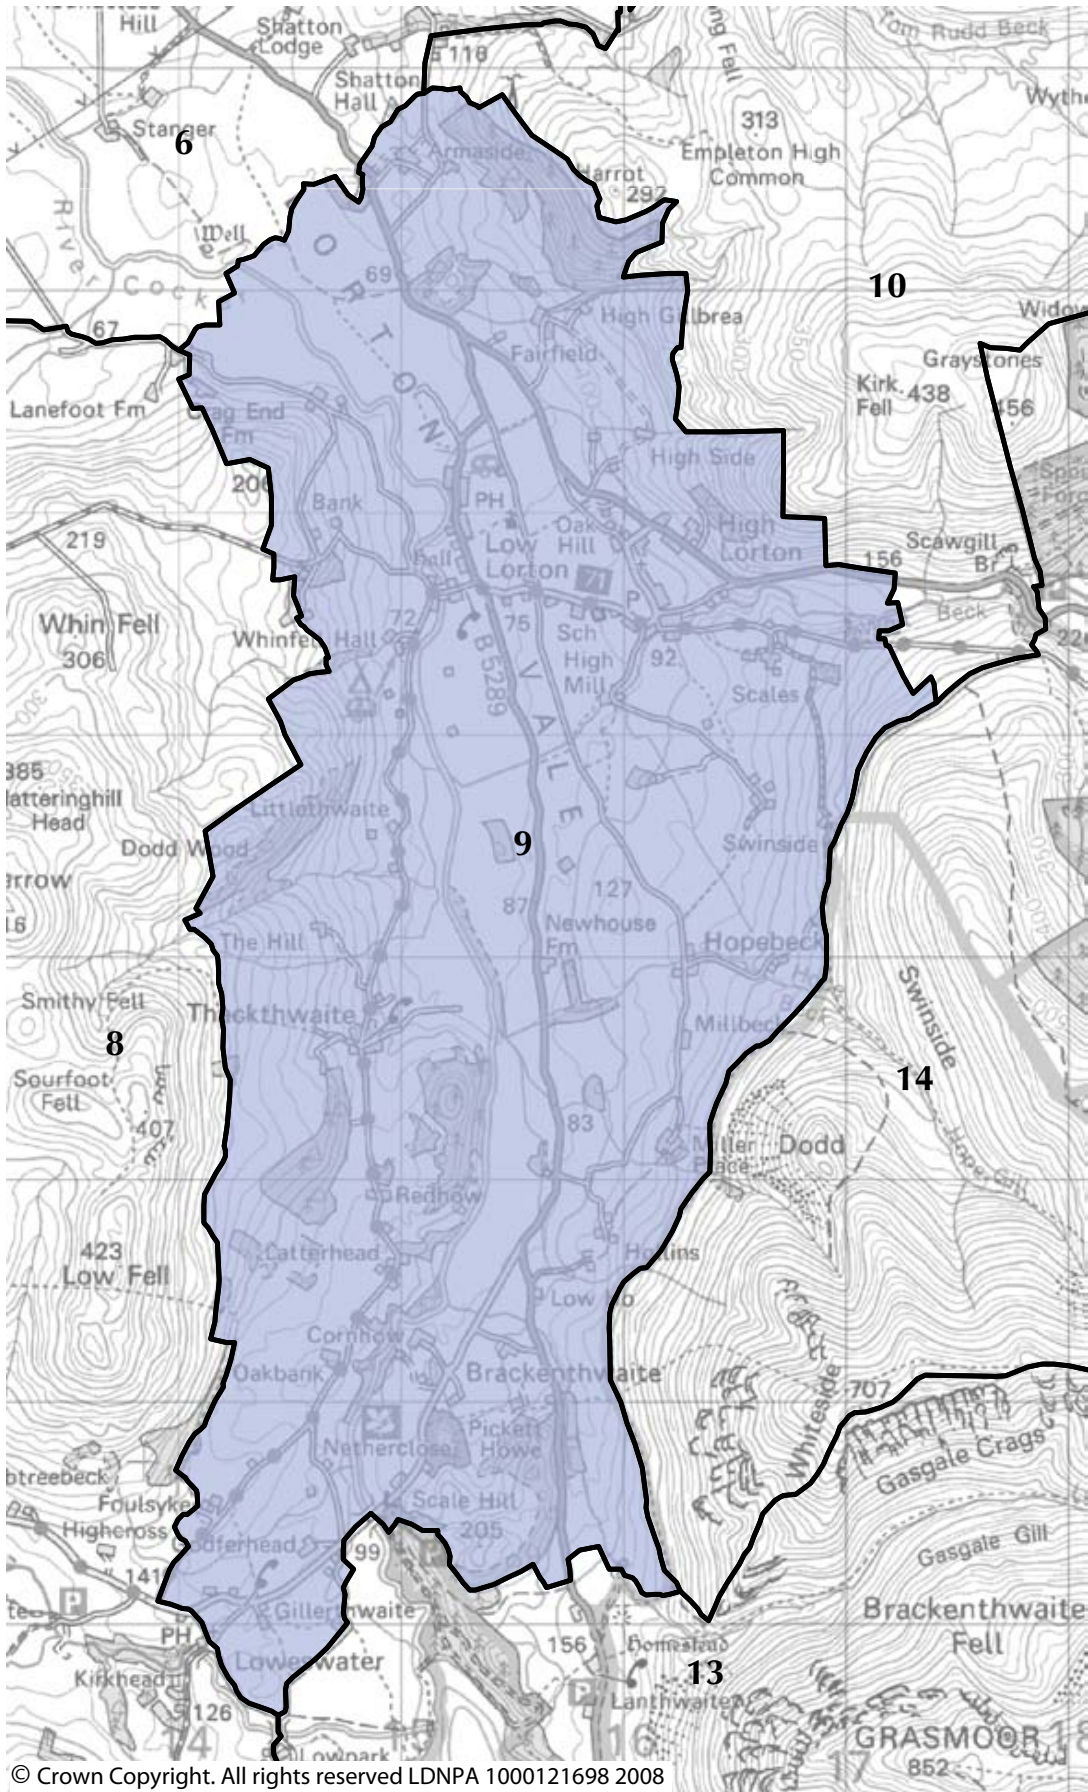

Lake District National Park Landscape Character Assessment and Guidelines

**Area of Distinctive Character 3: Skiddaw and Blencathra**

Lake District National Park Landscape Character Assessment and Guidelines

Area of Distinctive Character 4: Mungrisdale and Caldbeck

Area of Distinctive Character 5: Derwent Valley

© Crown Copyright. All rights reserved LDNPA 1000121698 2008

**Area of Distinctive Character 6: Setmurthy Common and Embleton**

Lake District National Park Landscape Character Assessment and Guidelines

© Crown Copyright. All rights reserved LDNPA 1000121698 2008

**Area of Distinctive Character 7: Bassenthwaite Lake**

Lake District National Park Landscape Character Assessment and Guidelines

Area of Distinctive Character 8: Loweswater

© Crown Copyright. All rights reserved LDNPA 1000121698 2008

Area of Distinctive Character 9: Lorton Vale

**Area of Distinctive Character 10: Broom, Ling and Kirk Fells**