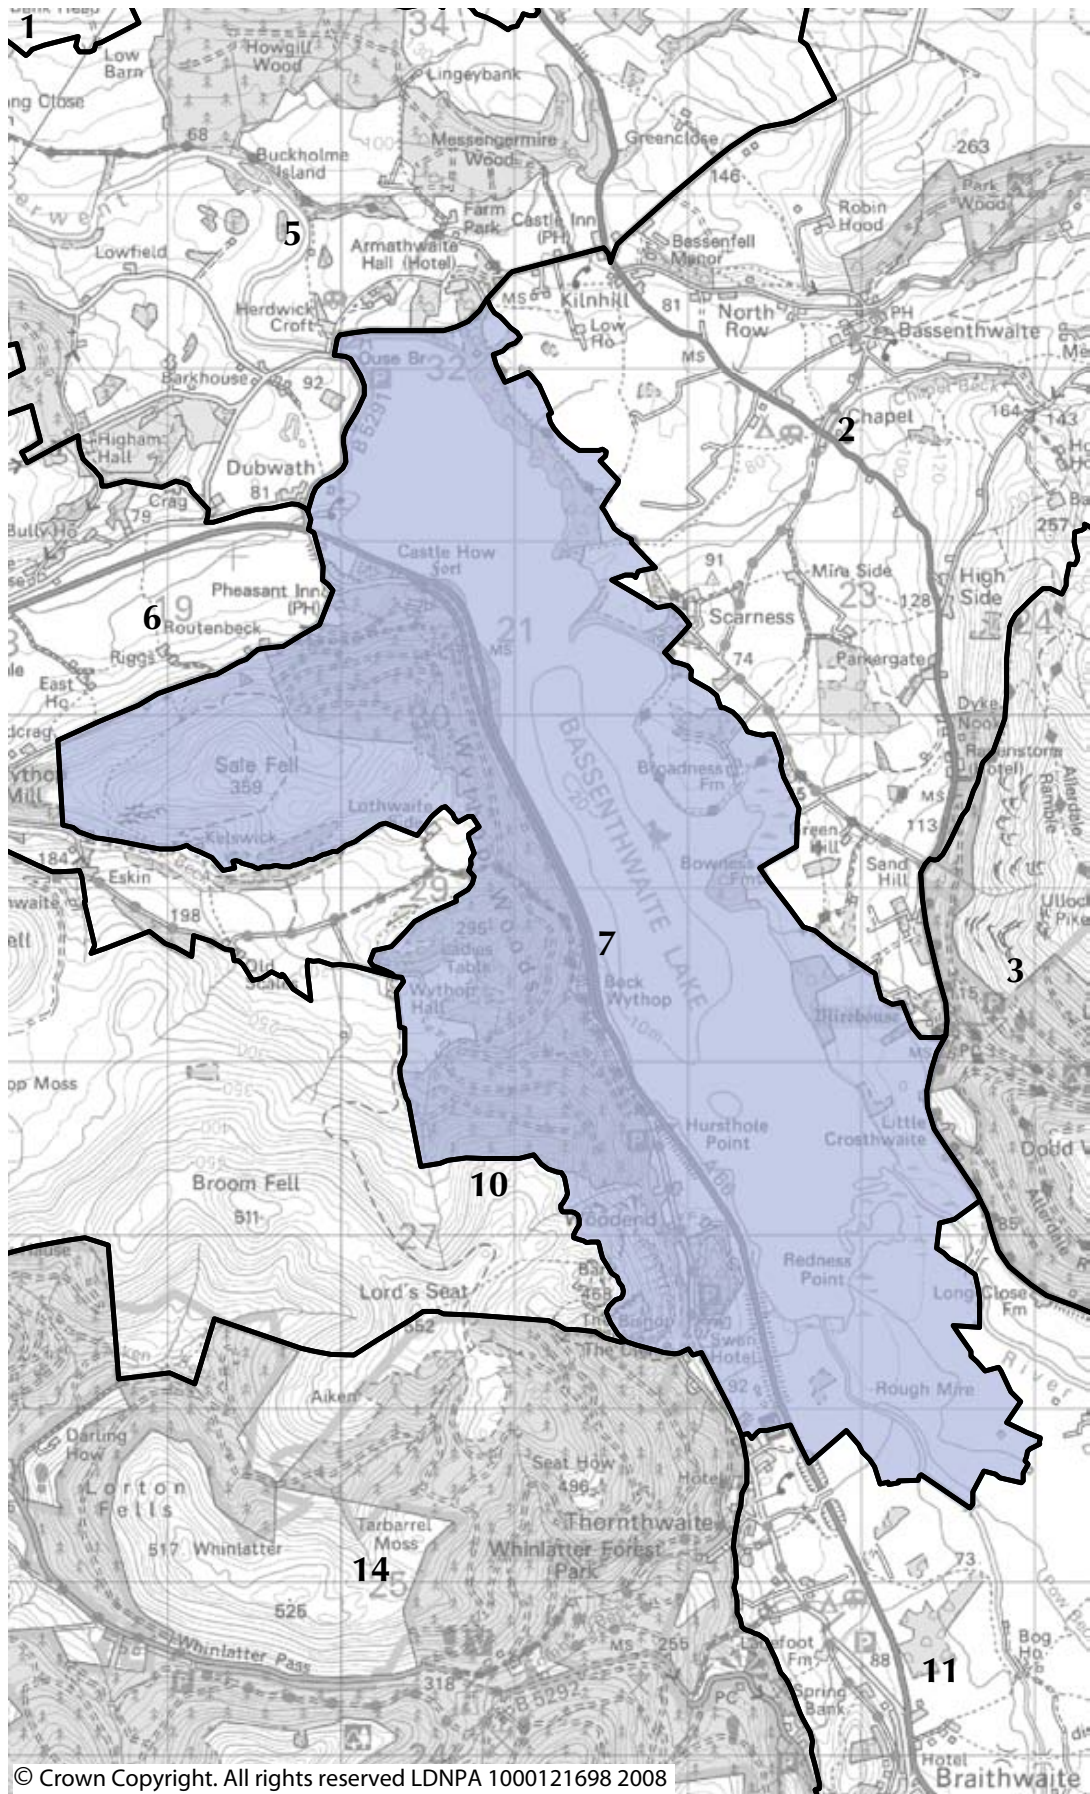

Lake District National Park Landscape Character Assessment and Guidelines

**Area of Distinctive Character 3: Skiddaw and Blencathra**

Lake District National Park Landscape Character Assessment and Guidelines

Area of Distinctive Character 4: Mungrisdale and Caldbeck

Area of Distinctive Character 5: Derwent Valley

© Crown Copyright. All rights reserved LDNPA 1000121698 2008

**Area of Distinctive Character 6: Setmurthy Common and Embleton**

Lake District National Park Landscape Character Assessment and Guidelines

© Crown Copyright. All rights reserved LDNPA 1000121698 2008

**Area of Distinctive Character 7: Bassenthwaite Lake**

Lake District National Park Landscape Character Assessment and Guidelines

Area of Distinctive Character 8: Loweswater

© Crown Copyright. All rights reserved LDNPA 1000121698 2008

Area of Distinctive Character 9: Lorton Vale

**Area of Distinctive Character 10: Broom, Ling and Kirk Fells**