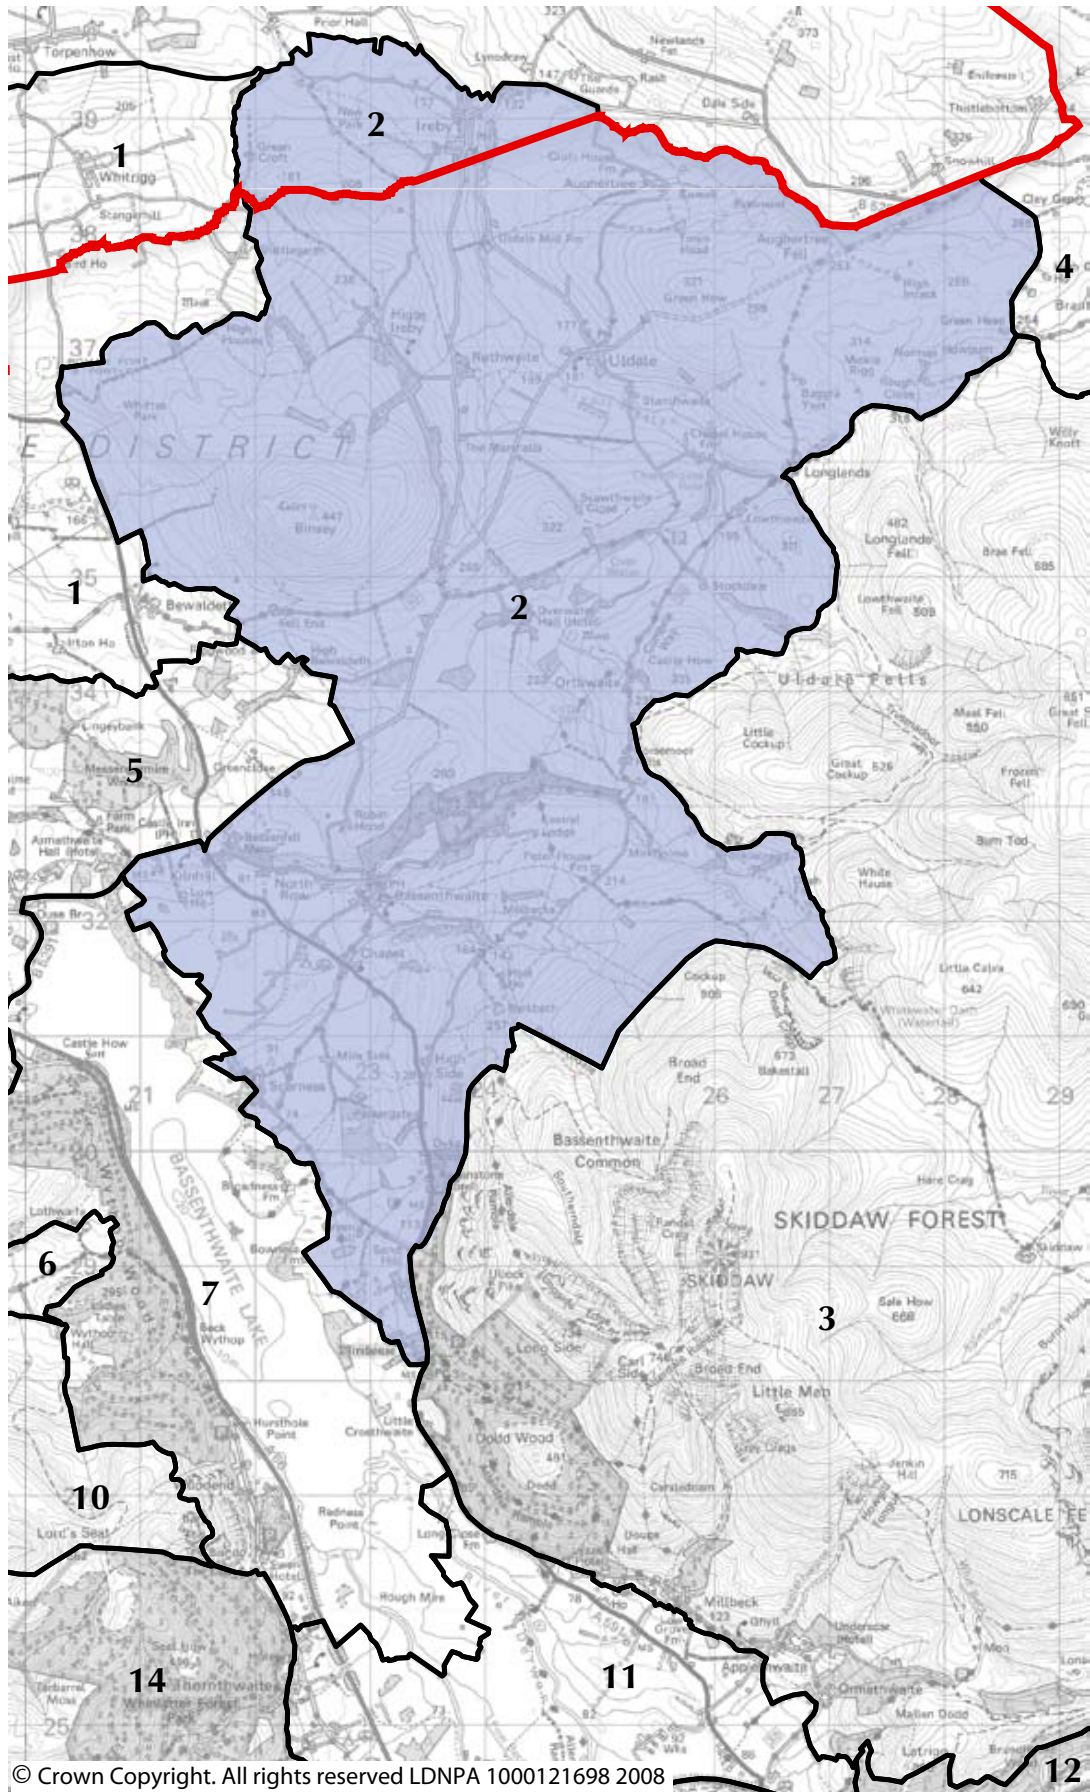

**Area of Distinctive Character 2: Bassenthwaite and Uldale**

Lake District National Park Landscape Character Assessment and Guidelines

© Crown Copyright. All rights reserved LDNPA 1000121698 2008

**Area of Distinctive Character 2: Bassenthwaite and Uldale**

Lake District National Park Landscape Character Assessment and Guidelines

**Area of Distinctive Character 3: Skiddaw and Blencathra**

Lake District National Park Landscape Character Assessment and Guidelines

Lake District National Park Landscape Character Assessment and Guidelines

© Crown Copyright. All rights reserved LDNPA 1000121698 2008

**Area of Distinctive Character 7: Bassenthwaite Lake**

Lake District National Park Landscape Character Assessment and Guidelines

Area of Distinctive Character 8: Loweswater

© Crown Copyright. All rights reserved LDNPA 1000121698 2008

Area of Distinctive Character 9: Lorton Vale

**Area of Distinctive Character 10: Broom, Ling and Kirk Fells**