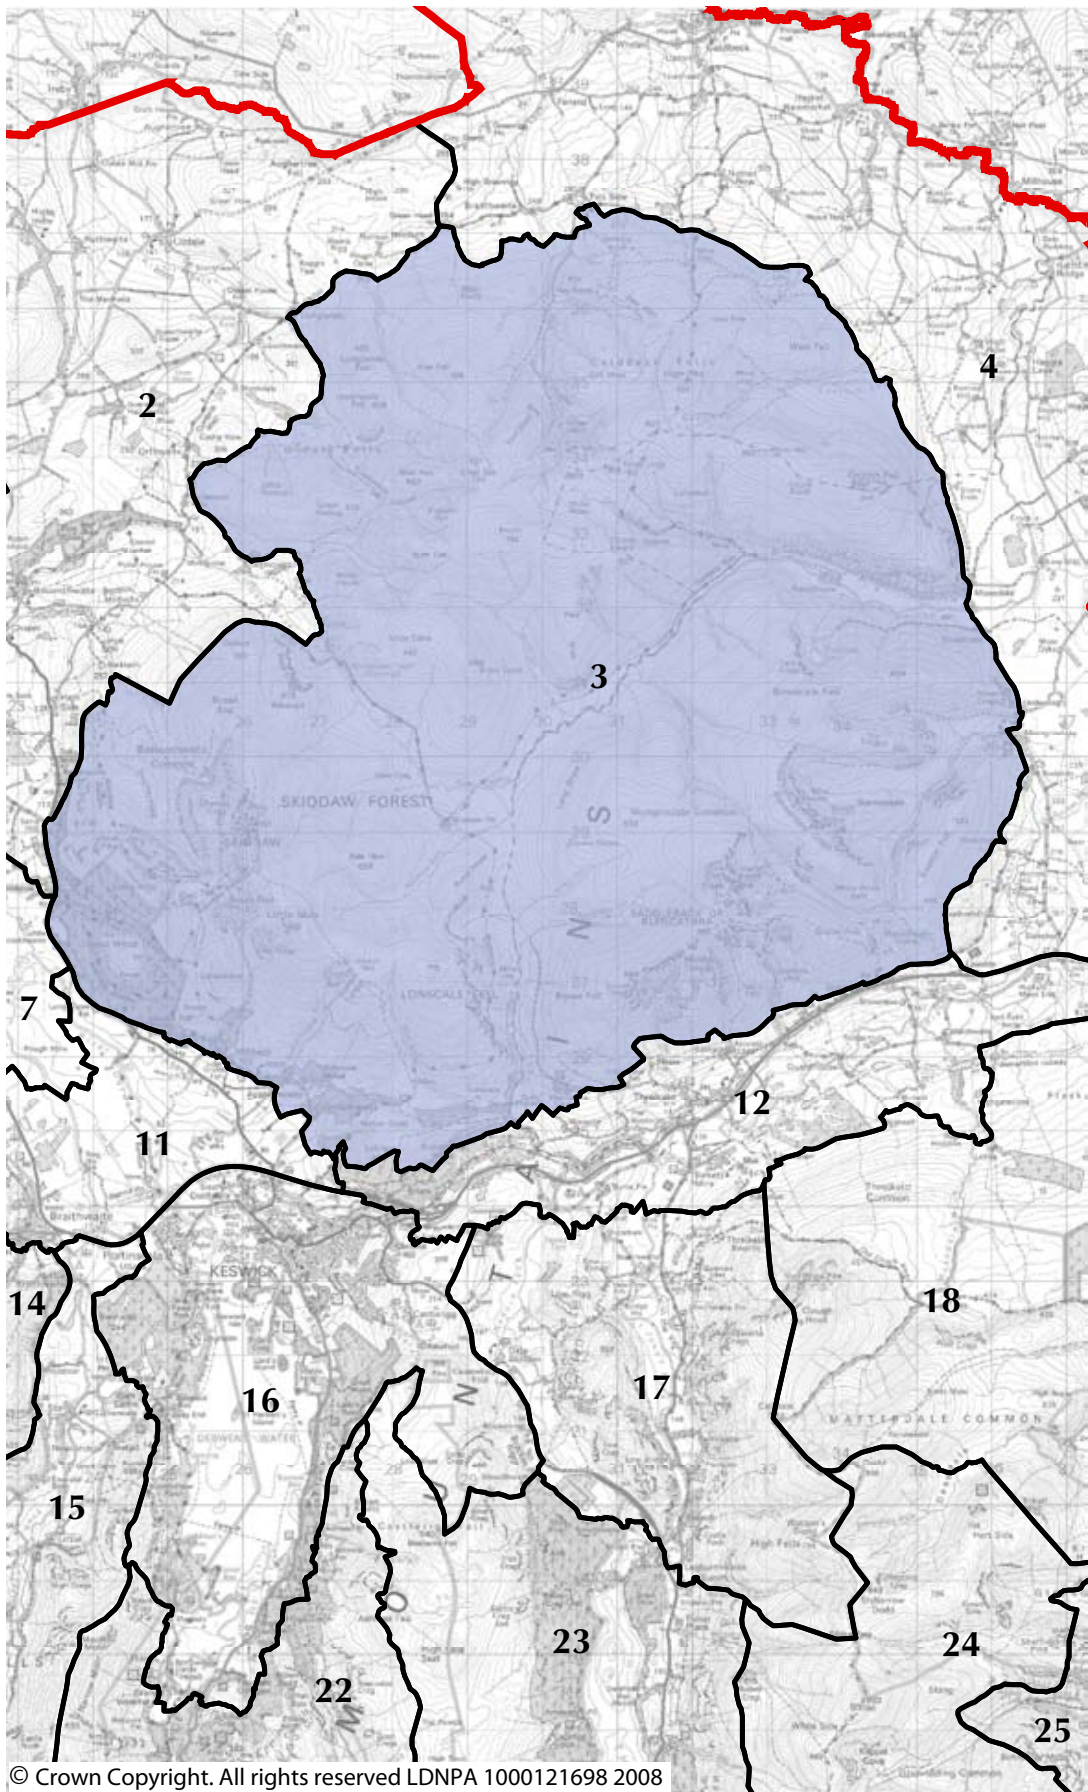

**Area of Distinctive Character 2: Bassenthwaite and Uldale**

Lake District National Park Landscape Character Assessment and Guidelines

© Crown Copyright. All rights reserved LDNPA 1000121698 2008

**Area of Distinctive Character 2: Bassenthwaite and Uldale**

Lake District National Park Landscape Character Assessment and Guidelines

**Area of Distinctive Character 3: Skiddaw and Blencathra**

Lake District National Park Landscape Character Assessment and Guidelines

Lake District National Park Landscape Character Assessment and Guidelines

© Crown Copyright. All rights reserved LDNPA 1000121698 2008

**Area of Distinctive Character 7: Bassenthwaite Lake**

Lake District National Park Landscape Character Assessment and Guidelines

Area of Distinctive Character 8: Loweswater

© Crown Copyright. All rights reserved LDNPA 1000121698 2008

Area of Distinctive Character 9: Lorton Vale

**Area of Distinctive Character 10: Broom, Ling and Kirk Fells**